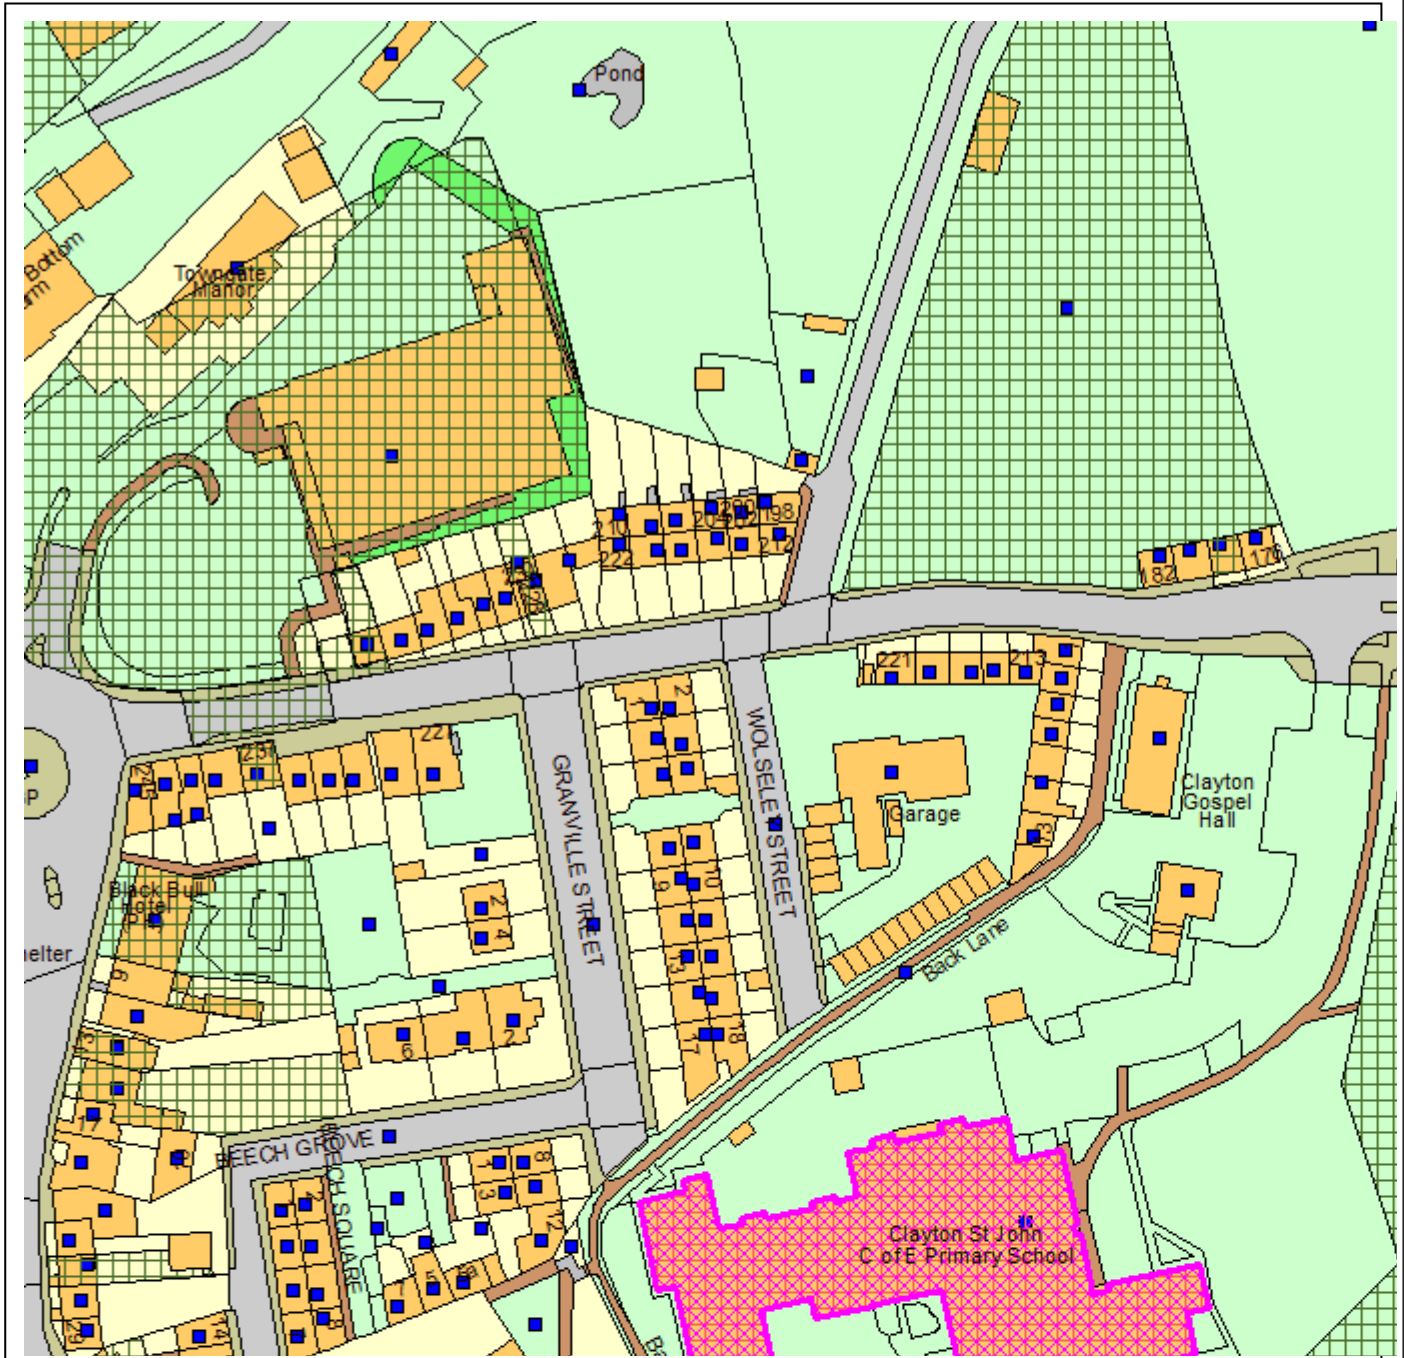

## Site Notice Map

Reference: 23/03808/FUL

© Crown copyright 2000. All rights reserved (SLA 100019304)

### LOCATION:

Clayton CE Primary School  
Bradford Road  
Clayton  
Bradford  
West Yorkshire  
BD14 6DD