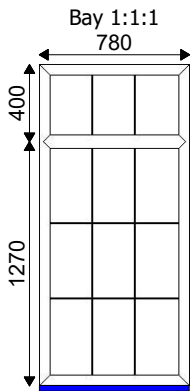

Window Drawing

Customer Details

Falcon Windows

Quote No: FW CECIL RD

Ref: FW CECIL RD

Date Printed: 26 October 2023 12:00

Bay 1:1:1
780

1-780x1700
C70 Case - White
White
180mm Cill - White
Drainage: CON
28mm Clear Geo bar A