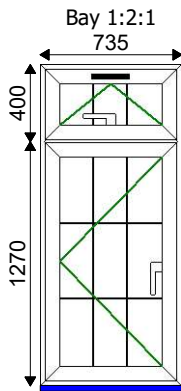

Window Drawing

Customer Details

Falcon Windows

Quote No: FW CECIL RD

Ref: FW CECIL RD

Date Printed: 26 October 2023 12:00

Bay 1:1:1
780

1-780x1700
C70 Case - White
White
180mm Cill - White
Drainage: CON
28mm Clear Geo bar A

Bay 1:2:1
735

1-735x1700
C70 Case - White
White
180mm Cill - White
Drainage: CON
28mm Clear Geo bar A

Bay 1:3:1
832 832

1-1664x1700
C70 Case - White
White
180mm Cill - White
Drainage: CON
28mm Clear Geo bar A

Bay 1:4:1
735

1-735x1700
C70 Case - White
White
180mm Cill - White
Drainage: CON
28mm Clear Geo bar A

Bay 1:5:1
780

1-780x1700
C70 Case - White
White
180mm Cill - White
Drainage: CON
28mm Clear Geo bar A

Bay 2:1:1
780

1-780x1965
C70 Case - White
White
180mm Cill - White
Drainage: CON
28mm Clear Geo bar A

Bay 2:2:1
735

1-735x1965
C70 Case - White
White
180mm Cill - White
Drainage: CON
28mm Clear Geo bar A