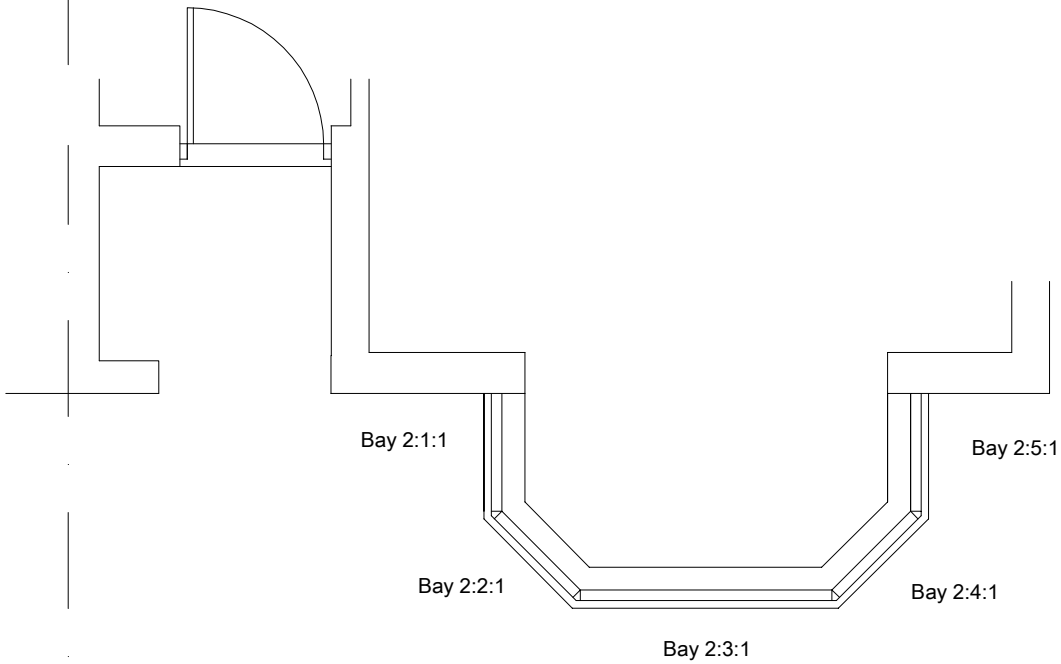

**Bay 1 - First Floor**

**Bay 2 - Ground Floor**

To be read in conjunction with  
 Window Drawing by Falcon Windows  
 as revised 26 October 2023

4 Cecil Road  
 Cheam SM1 2DL  
 Window Location Plans  
 Scale 1:50@A4  
 81/342[P]04