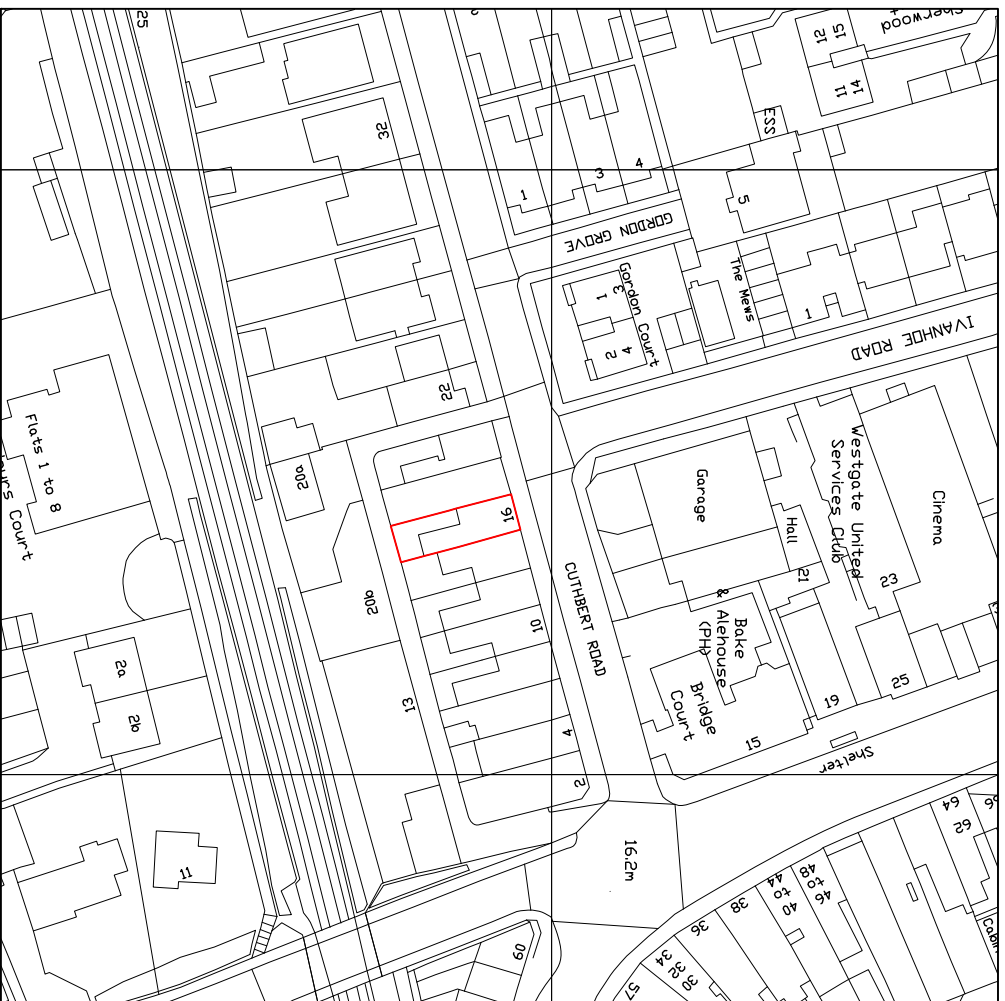

(c) Crown Copyright and database rights 2023
Reproduction in whole or in part is prohibited
without the prior permission of Ordnance Survey.
Order ID: 100031961-260859

Site Location Plan
Scale 1:1250

Block Plan as proposed
Scale 1:500

Drawing title:
Site location plan and block plan

Planning

Drawing no:	Revision:
PL-345-01	
Scale:	Drawn by:
1:1250@A3 1:500@A3	KJR
Date:	
Oct 2023	