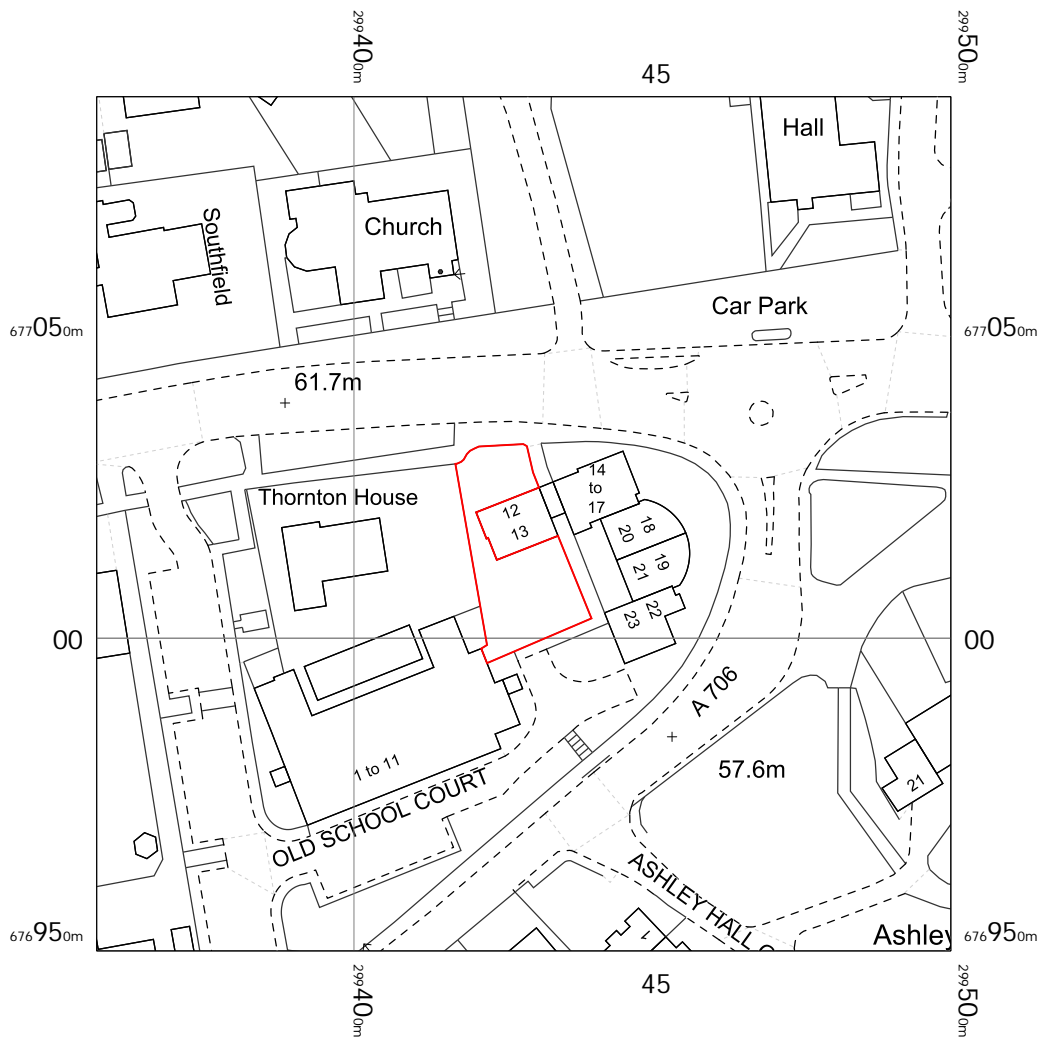

13 Old School Court, EH49 7AW

13 Old School Court,  
Linlithgow Bridge,  
Linlithgow,  
West Lothian  
EH49 7AW

OS MasterMap 1250/2500/10000 scale  
Tuesday, September 19, 2023, ID: MPMM4-01126238  
[www.nicolsondigital.com](http://www.nicolsondigital.com)

1:1250 scale print at A4, Centre: 299428 E, 677019 N

©Crown Copyright Ordnance Survey. Licence no. 100057546

GROUND FLOOR

1ST FLOOR

Whilst every attempt has been made to ensure the accuracy of the floorplan contained here, measurements of doors, windows, rooms and any other items are approximate and no responsibility is taken for any error, omission or mis-statement. This plan is for illustrative purposes only and should be used as such by any prospective purchaser. The services, systems and appliances shown have not been tested and no guarantee as to their operability or efficiency can be given.  
Made with Metropix ©2023