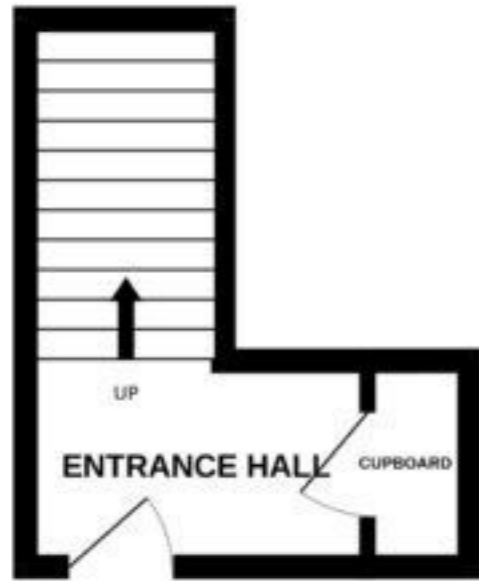

13 Old School Court, EH49 7AW

13 Old School Court,  
Linlithgow Bridge,  
Linlithgow,  
West Lothian  
EH49 7AW

OS MasterMap 1250/2500/10000 scale  
Tuesday, September 19, 2023, ID: MPMM4-01126238  
[www.nicolsondigital.com](http://www.nicolsondigital.com)

1:1250 scale print at A4, Centre: 299428 E, 677019 N

©Crown Copyright Ordnance Survey. Licence no. 100057546

GROUND FLOOR

1ST FLOOR

Whilst every attempt has been made to ensure the accuracy of the floorplan contained here, measurements of doors, windows, rooms and any other items are approximate and no responsibility is taken for any error, omission or mis-statement. This plan is for illustrative purposes only and should be used as such by any prospective purchaser. The services, systems and appliances shown have not been tested and no guarantee as to their operability or efficiency can be given.  
Made with Metropix ©2023