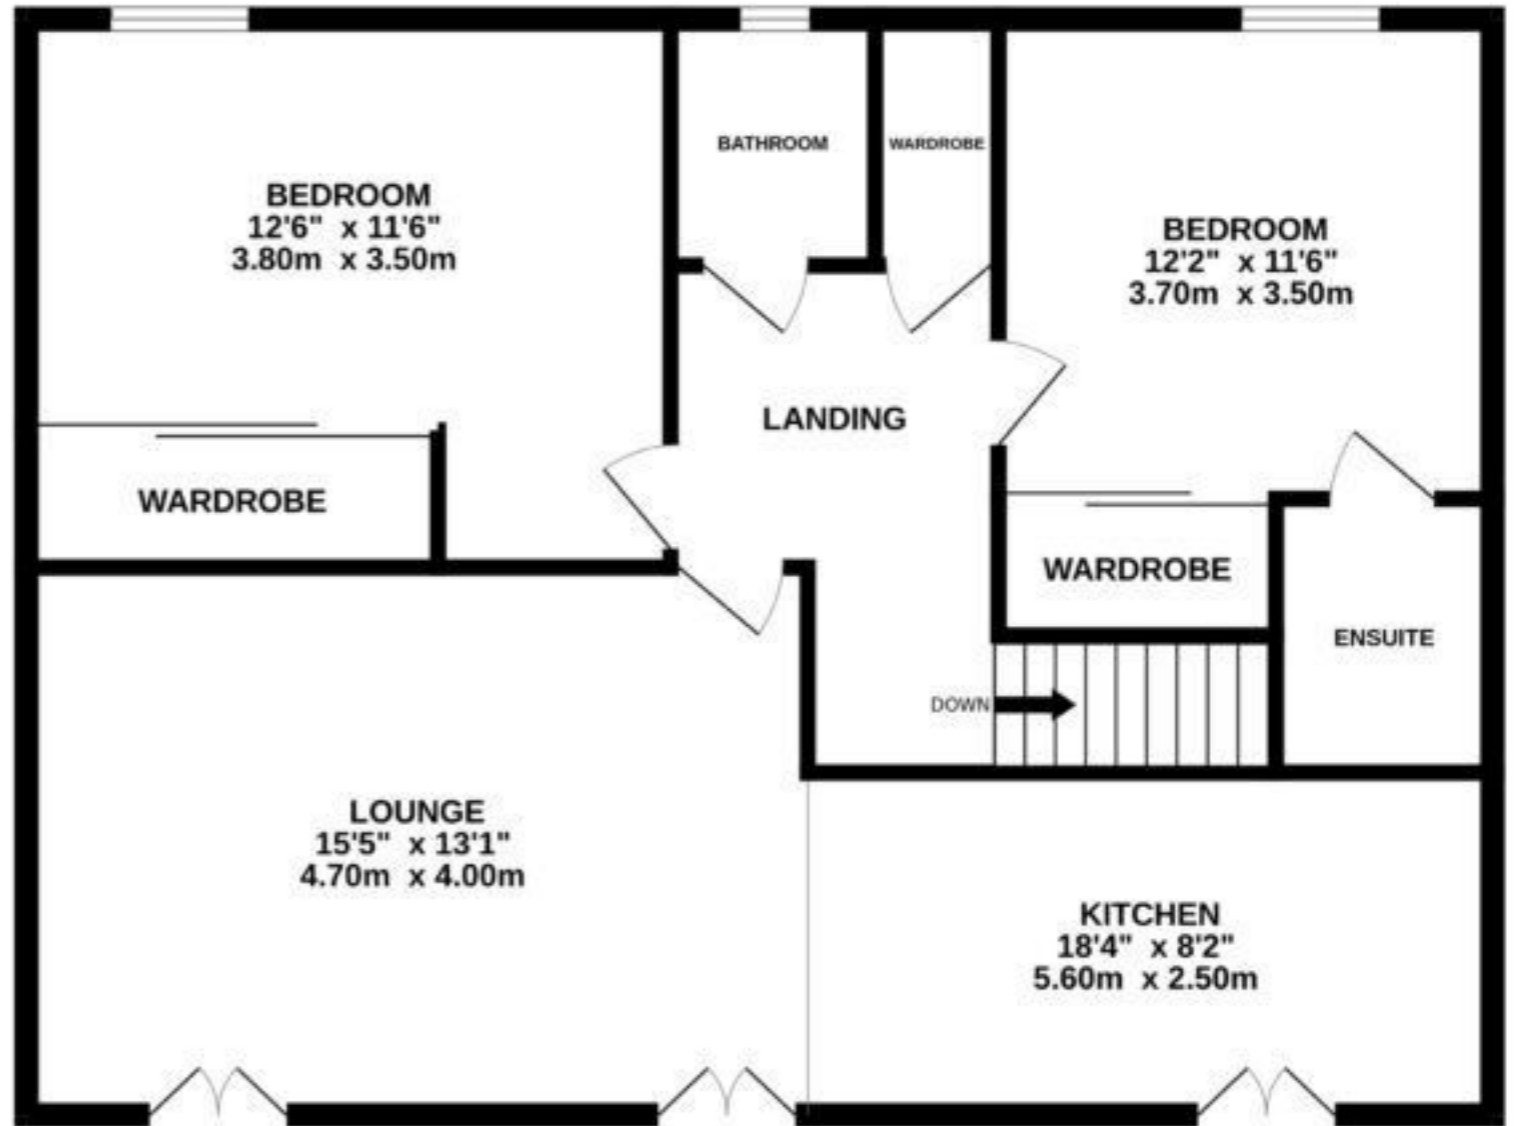

13 Old School Court, EH49 7AW

13 Old School Court,  
Linlithgow Bridge,  
Linlithgow,  
West Lothian  
EH49 7AW

OS MasterMap 1250/2500/10000 scale  
Tuesday, September 19, 2023, ID: MPMM4-01126238  
[www.nicolsondigital.com](http://www.nicolsondigital.com)

1:1250 scale print at A4, Centre: 299428 E, 677019 N

©Crown Copyright Ordnance Survey. Licence no. 100057546

GROUND FLOOR

1ST FLOOR

Whilst every attempt has been made to ensure the accuracy of the floorplan contained here, measurements of doors, windows, rooms and any other items are approximate and no responsibility is taken for any error, omission or mis-statement. This plan is for illustrative purposes only and should be used as such by any prospective purchaser. The services, systems and appliances shown have not been tested and no guarantee as to their operability or efficiency can be given.  
Made with Metropix ©2023