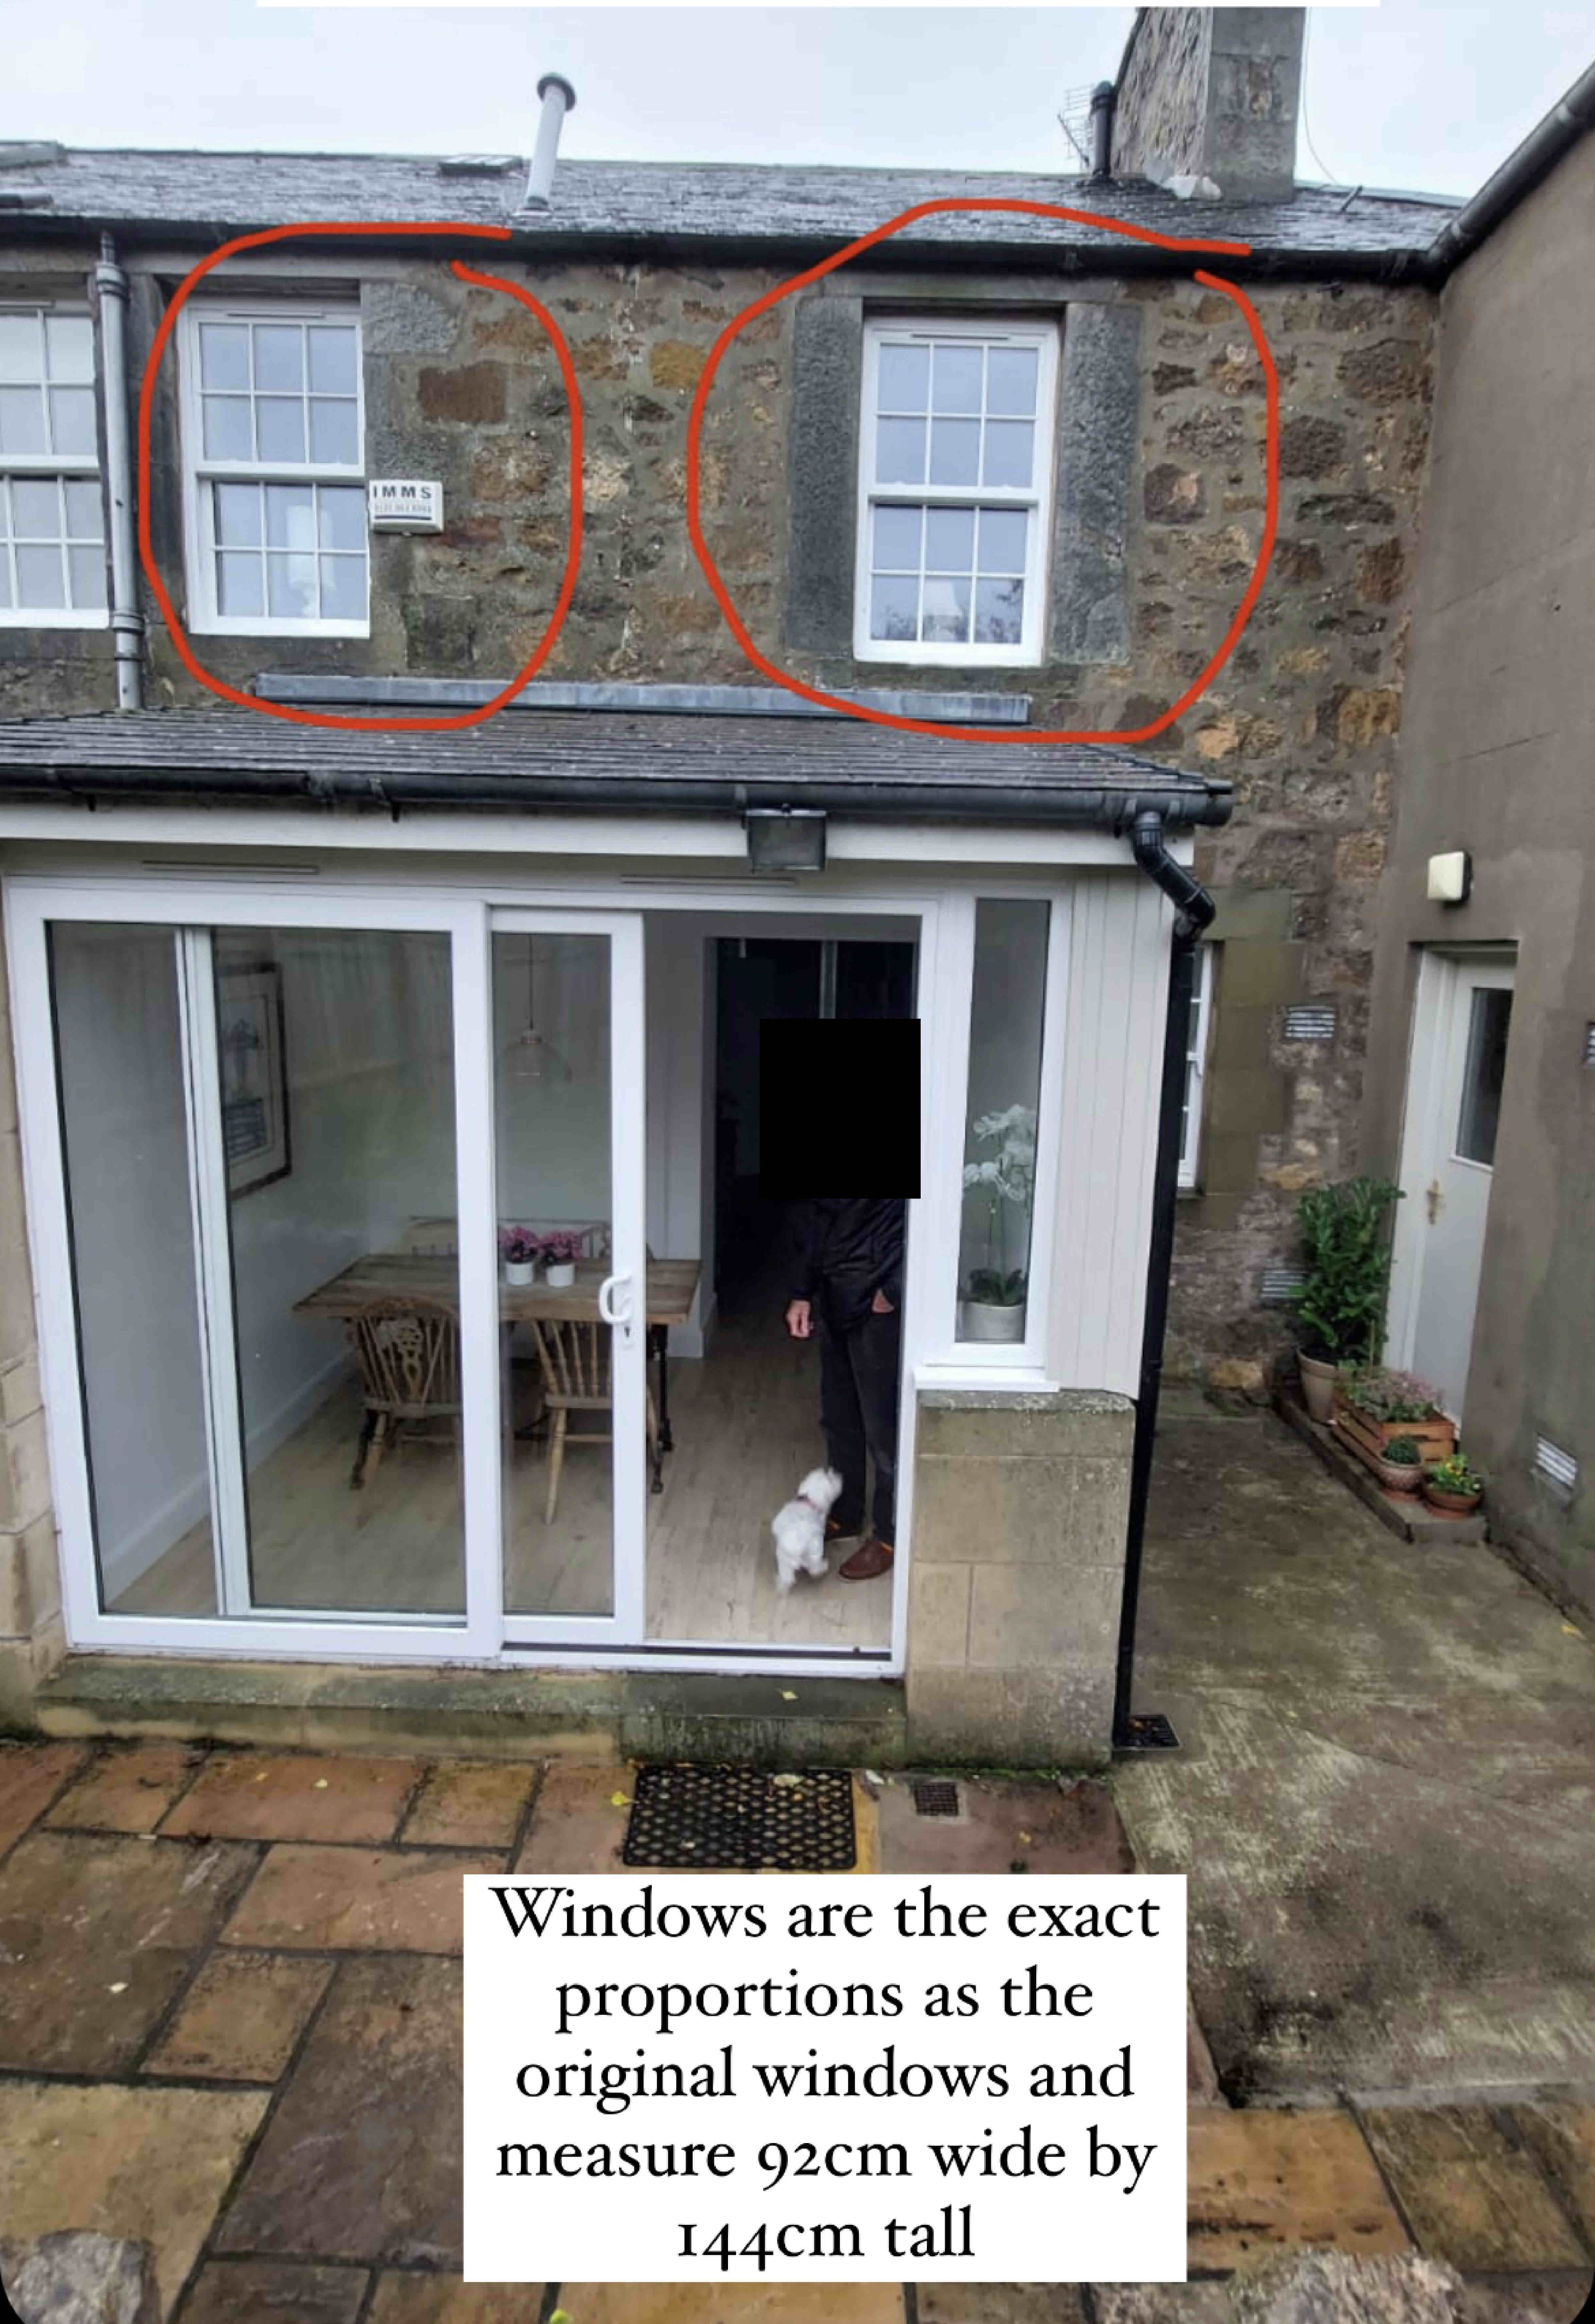

Replacement windows in white UPVC

Windows are the exact proportions as the original windows and measure 92cm wide by 144cm tall