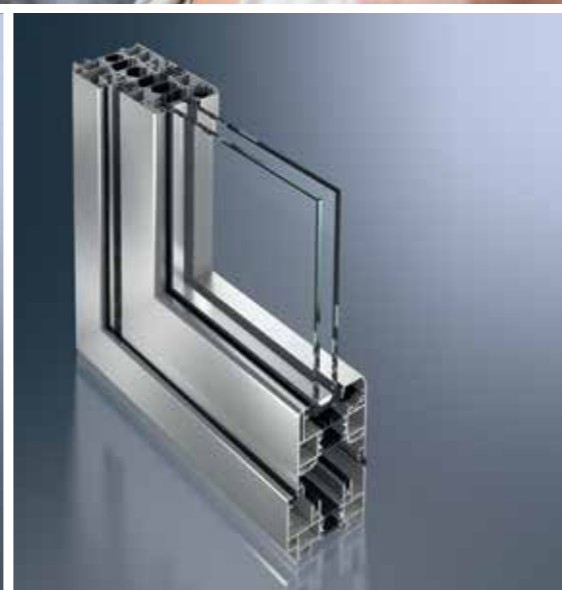

AMAZING 120MM ULTRA SLIM SIGHT LINES

Dutemänn are proud of being the largest Schuco bi-folding door fabricator in the UK. This precision engineered German product is a designer system offering a minimalist sightline at an affordable cost. The perfect solution for your home.

Style Choices

Whether you choose a bespoke bi-folding door, or a standard size door from our pre-fabricated range, both are made to the same high specification.

A wide choice of colours, opening configurations and glass types allow you to specify your purchase to suit your property style.

Each panel can be made to a maximum of 1200mm wide and 3000mm high, allowing you to maximise the glass area introducing more natural light to your project. Slim aluminium sections are used to minimise sight lines and maximise glass area. Contemporary ironmongery in a choice of colours adds to the sleek appearance of our doors.