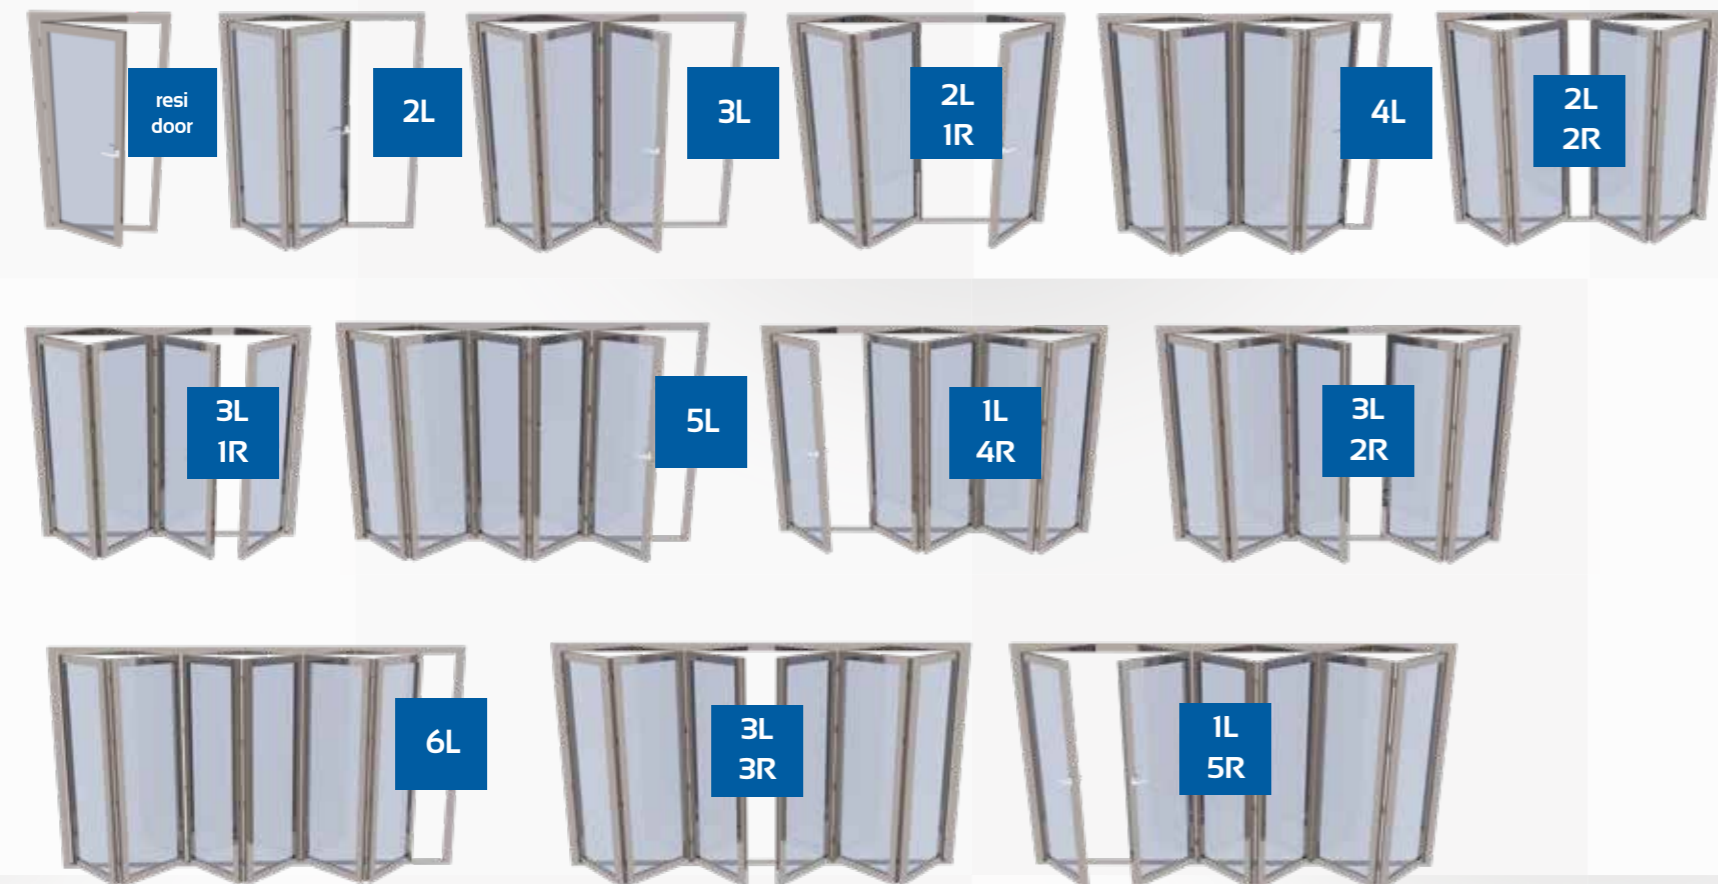

Actual product colours may vary from colours shown on your monitor or printed brochure. Colours can be verified by ordering a colour swatch sample from your local installer.

Our bi-fold doors can be manufactured folding to the left, right or to both sides. A pass door can be incorporated in the system, which can be used like a normal external door, leaving the other panels locked in place. For practical reasons most people choose to open the doors to the outside, but they can be manufactured opening to the inside if required.

The illustrations provided are just a sample of possible openings, for more options please speak to your advisor.

	maximum width in metres									
	1.2m	2.4m	3.6m	4.8m	6.0m	7.2m	8.4m	9.6m	10.8m	12.0m
1 panel	✓									
2 panel		✓								
3 panel			✓							
4 panel				✓						
5 panel					✓					
6 panel						✓				
7 panel							✓			
8 panel								✓		
9 panel									✓	
10 panel										✓

Choose from the following sizes:

- 2400 x 2100 3 Panels
- 3000 x 2100 3 Panels
- 4000 x 2100 4 Panels
- 5000 x 2100 5 Panels
- 5900 x 2100 6 Panels