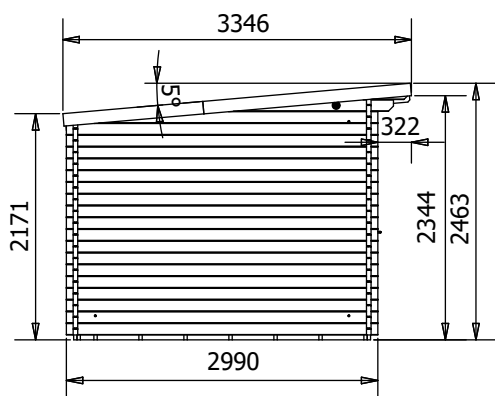

## W4.5m x D3.0m

## Specification

- Overall External Dimensions: 4.52m x 3.35m (14' 10" x 10' 12")
- External Width: 4.52(14' 10")
- External Depth: 2.99m (9' 9.75")
- Main Room Internal Width: 2.77m (9' 1")
- Side Room Internal Width: 1.45m (4' 9")
- Internal Depth: 2.77m (9' 1")
- Main Room Internal Area (m<sup>2</sup>): 7.67m<sup>2</sup>
- Store Room Internal Area (m<sup>2</sup>): 4.02m<sup>2</sup>
- Ridge Height: 2.46m (8' 0.75")
- Internal Eaves Height Front: 2.32m (7' 7.25")
- Internal Eaves Height Back: 2.07m (6' 9.5")
- Roof & Floor Thickness: 19mm
- Floor Bearers: Pressure Treated

- Door Height (Walkthrough Height): 1.82m (5' 11")
  - Door Width (Walkthrough Width): 1.11m (3' 7")
  - Door Locking System: Industry Leading 4 Point Lock - 2 Cams, Latch & Hook Bolt
  - Window Locking System: Multi Point with Mushroom Headed Espagnolettes
  - Window Opening Size: 0.43m x 1.37m (1' 5" x 4' 5")
  - Glazing Options: 24mm Double Glazing as Standard!
  - Ventilation: 2 Plastic Vents Included
  - Approx. Assembly Time: 2 Days\*
- \*This is an approximate time only, based on 2 people. Assembly time may vary depending on season/weather conditions, foundation type, ability of those constructing, etc