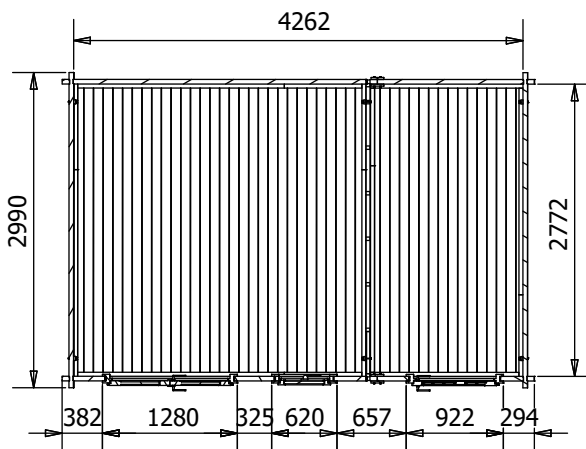

## W4.5m x D3.0m

## Specification

- Overall External Dimensions: 4.52m x 3.35m (14' 10" x 10' 12")
- External Width: 4.52(14' 10")
- External Depth: 2.99m (9' 9.75")
- Main Room Internal Width: 2.77m (9' 1")
- Side Room Internal Width: 1.45m (4' 9")
- Internal Depth: 2.77m (9' 1")
- Main Room Internal Area (m<sup>2</sup>): 7.67m<sup>2</sup>
- Store Room Internal Area (m<sup>2</sup>): 4.02m<sup>2</sup>
- Ridge Height: 2.46m (8' 0.75")
- Internal Eaves Height Front: 2.32m (7' 7.25")
- Internal Eaves Height Back: 2.07m (6' 9.5")
- Roof & Floor Thickness: 19mm
- Floor Bearers: Pressure Treated

- Door Height (Walkthrough Height): 1.82m (5' 11")
  - Door Width (Walkthrough Width): 1.11m (3' 7")
  - Door Locking System: Industry Leading 4 Point Lock - 2 Cams, Latch & Hook Bolt
  - Window Locking System: Multi Point with Mushroom Headed Espagnolettes
  - Window Opening Size: 0.43m x 1.37m (1' 5" x 4' 5")
  - Glazing Options: 24mm Double Glazing as Standard!
  - Ventilation: 2 Plastic Vents Included
  - Approx. Assembly Time: 2 Days\*
- \*This is an approximate time only, based on 2 people. Assembly time may vary depending on season/weather conditions, foundation type, ability of those constructing, etc