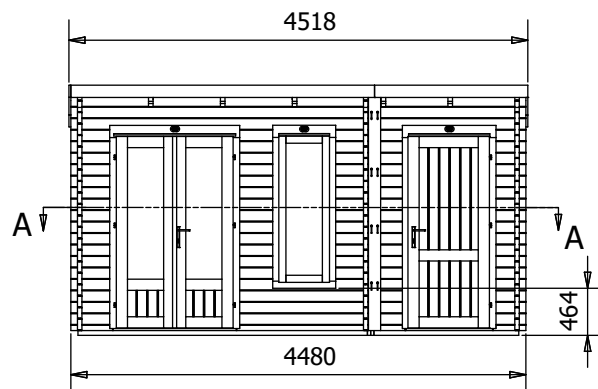

# EvilAmy Log Cabin

## W4.5m x D3.0m

## Specification

- Overall External Dimensions: 4.52m x 3.35m (14' 10" x 10' 12")
- External Width: 4.52(14' 10")
- External Depth: 2.99m (9' 9.75")
- Main Room Internal Width: 2.77m (9' 1")
- Side Room Internal Width: 1.45m (4' 9")
- Internal Depth: 2.77m (9' 1")
- Main Room Internal Area (m<sup>2</sup>): 7.67m<sup>2</sup>
- Store Room Internal Area (m<sup>2</sup>): 4.02m<sup>2</sup>
- Ridge Height: 2.46m (8' 0.75")
- Internal Eaves Height Front: 2.32m (7' 7.25")
- Internal Eaves Height Back: 2.07m (6' 9.5")
- Roof & Floor Thickness: 19mm
- Floor Bearers: Pressure Treated

- Door Height (Walkthrough Height): 1.82m (5' 11")
  - Door Width (Walkthrough Width): 1.11m (3' 7")
  - Door Locking System: Industry Leading 4 Point Lock - 2 Cams, Latch & Hook Bolt
  - Window Locking System: Multi Point with Mushroom Headed Espagnolettes
  - Window Opening Size: 0.43m x 1.37m (1' 5" x 4' 5")
  - Glazing Options: 24mm Double Glazing as Standard!
  - Ventilation: 2 Plastic Vents Included
  - Approx. Assembly Time: 2 Days\*
- \*This is an approximate time only, based on 2 people. Assembly time may vary depending on season/weather conditions, foundation type, ability of those constructing, etc