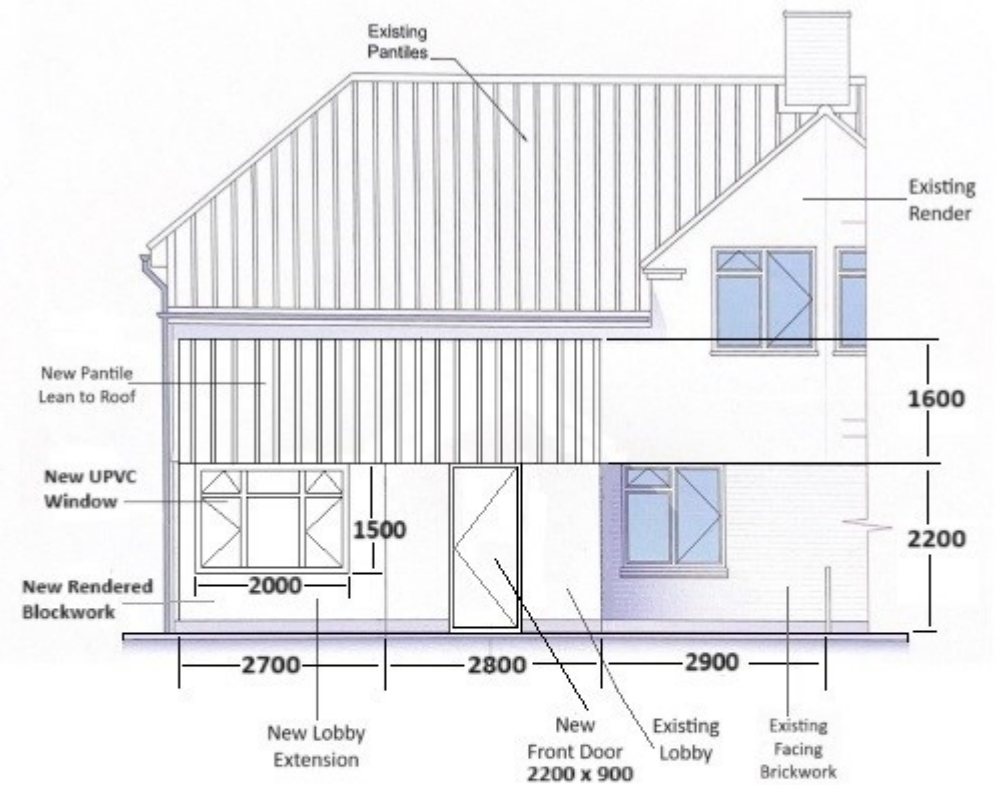

**Existing South East Elevation**

**Scale 1:100**

**Proposed South East Elevation**

**Scale 1:100**

**Property Address: 4 Stradbroke Road, Fressingfield  
Eye, Suffolk, IP21 5PR**

**Drawing: 2 of 4**