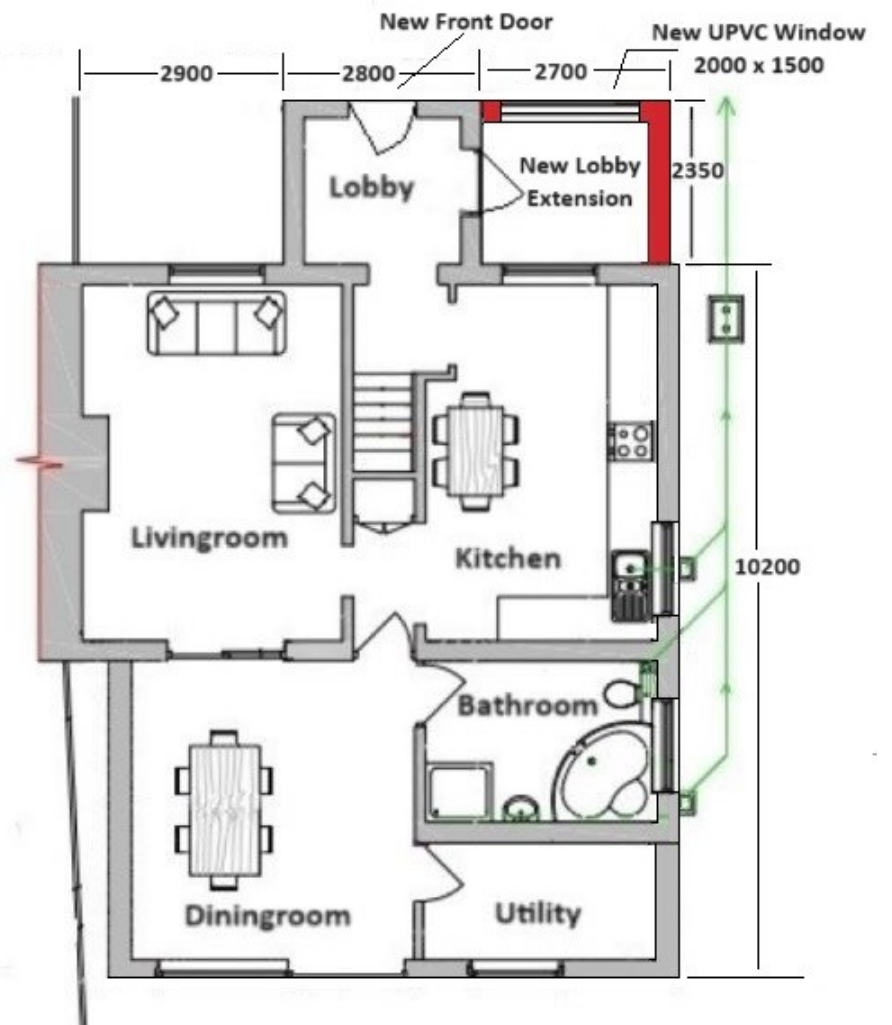

Existing Floor Plan
Scale 1:100

Proposed Floor Plan
Scale 1:100

**Property Address: 4 Stradbroke Road, Fressingfield
Eye, Suffolk, IP21 5PR**

Drawing: 4 of 4