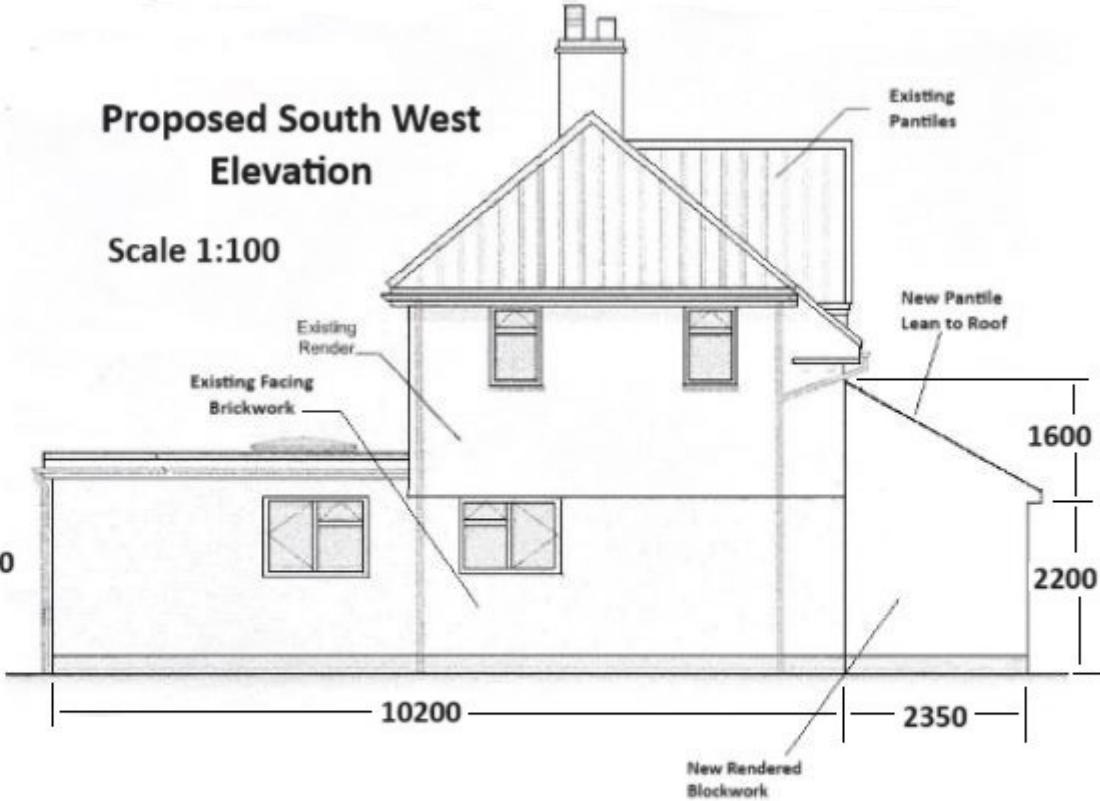

Existing South West Elevation

Scale 1:100

Proposed South West Elevation

Scale 1:100

Property Address : 4 Stradbroke Road, Fressingfield Eye, Suffolk, IP21 5PR

Drawing: 3 of 4