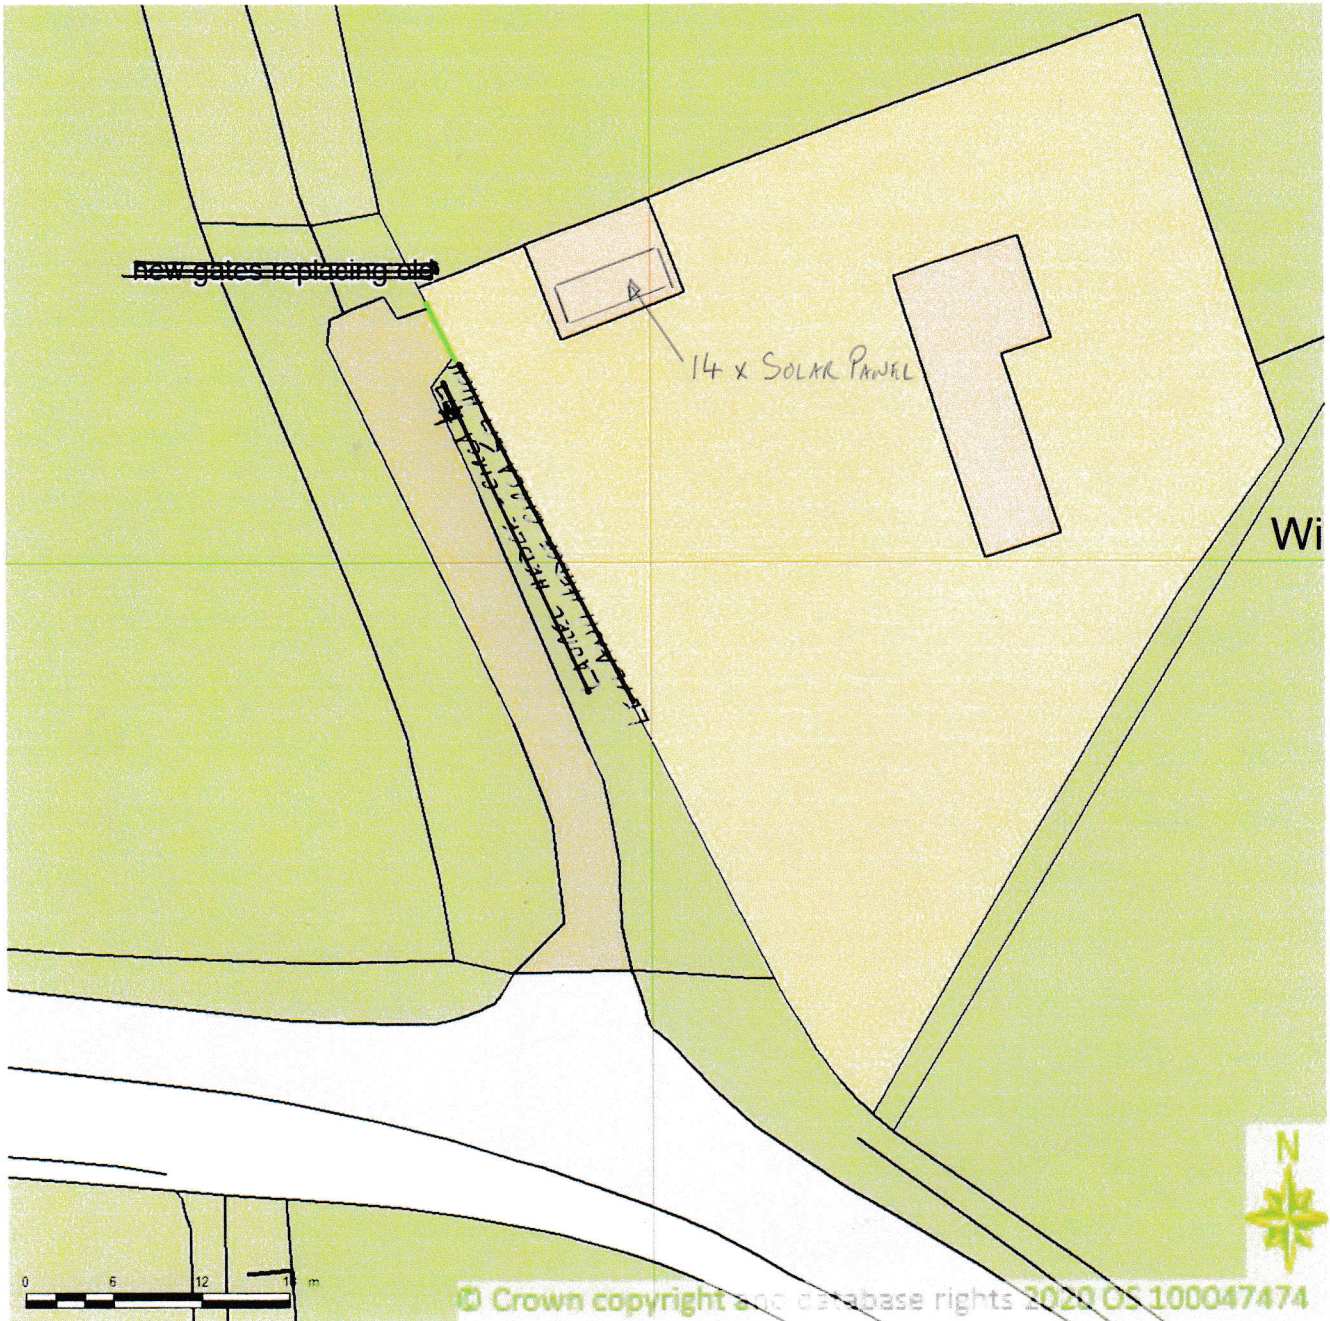

BLOCK/SITE PLAN
AREA 90m x 90m
SCALE 1:500 on A4
CENTRE COORDINATES: 466901, 158893

Supplied by Streetwise Maps Ltd
www.streetwise.net
Licence No: 100047474
18/02/2020 15:29:51