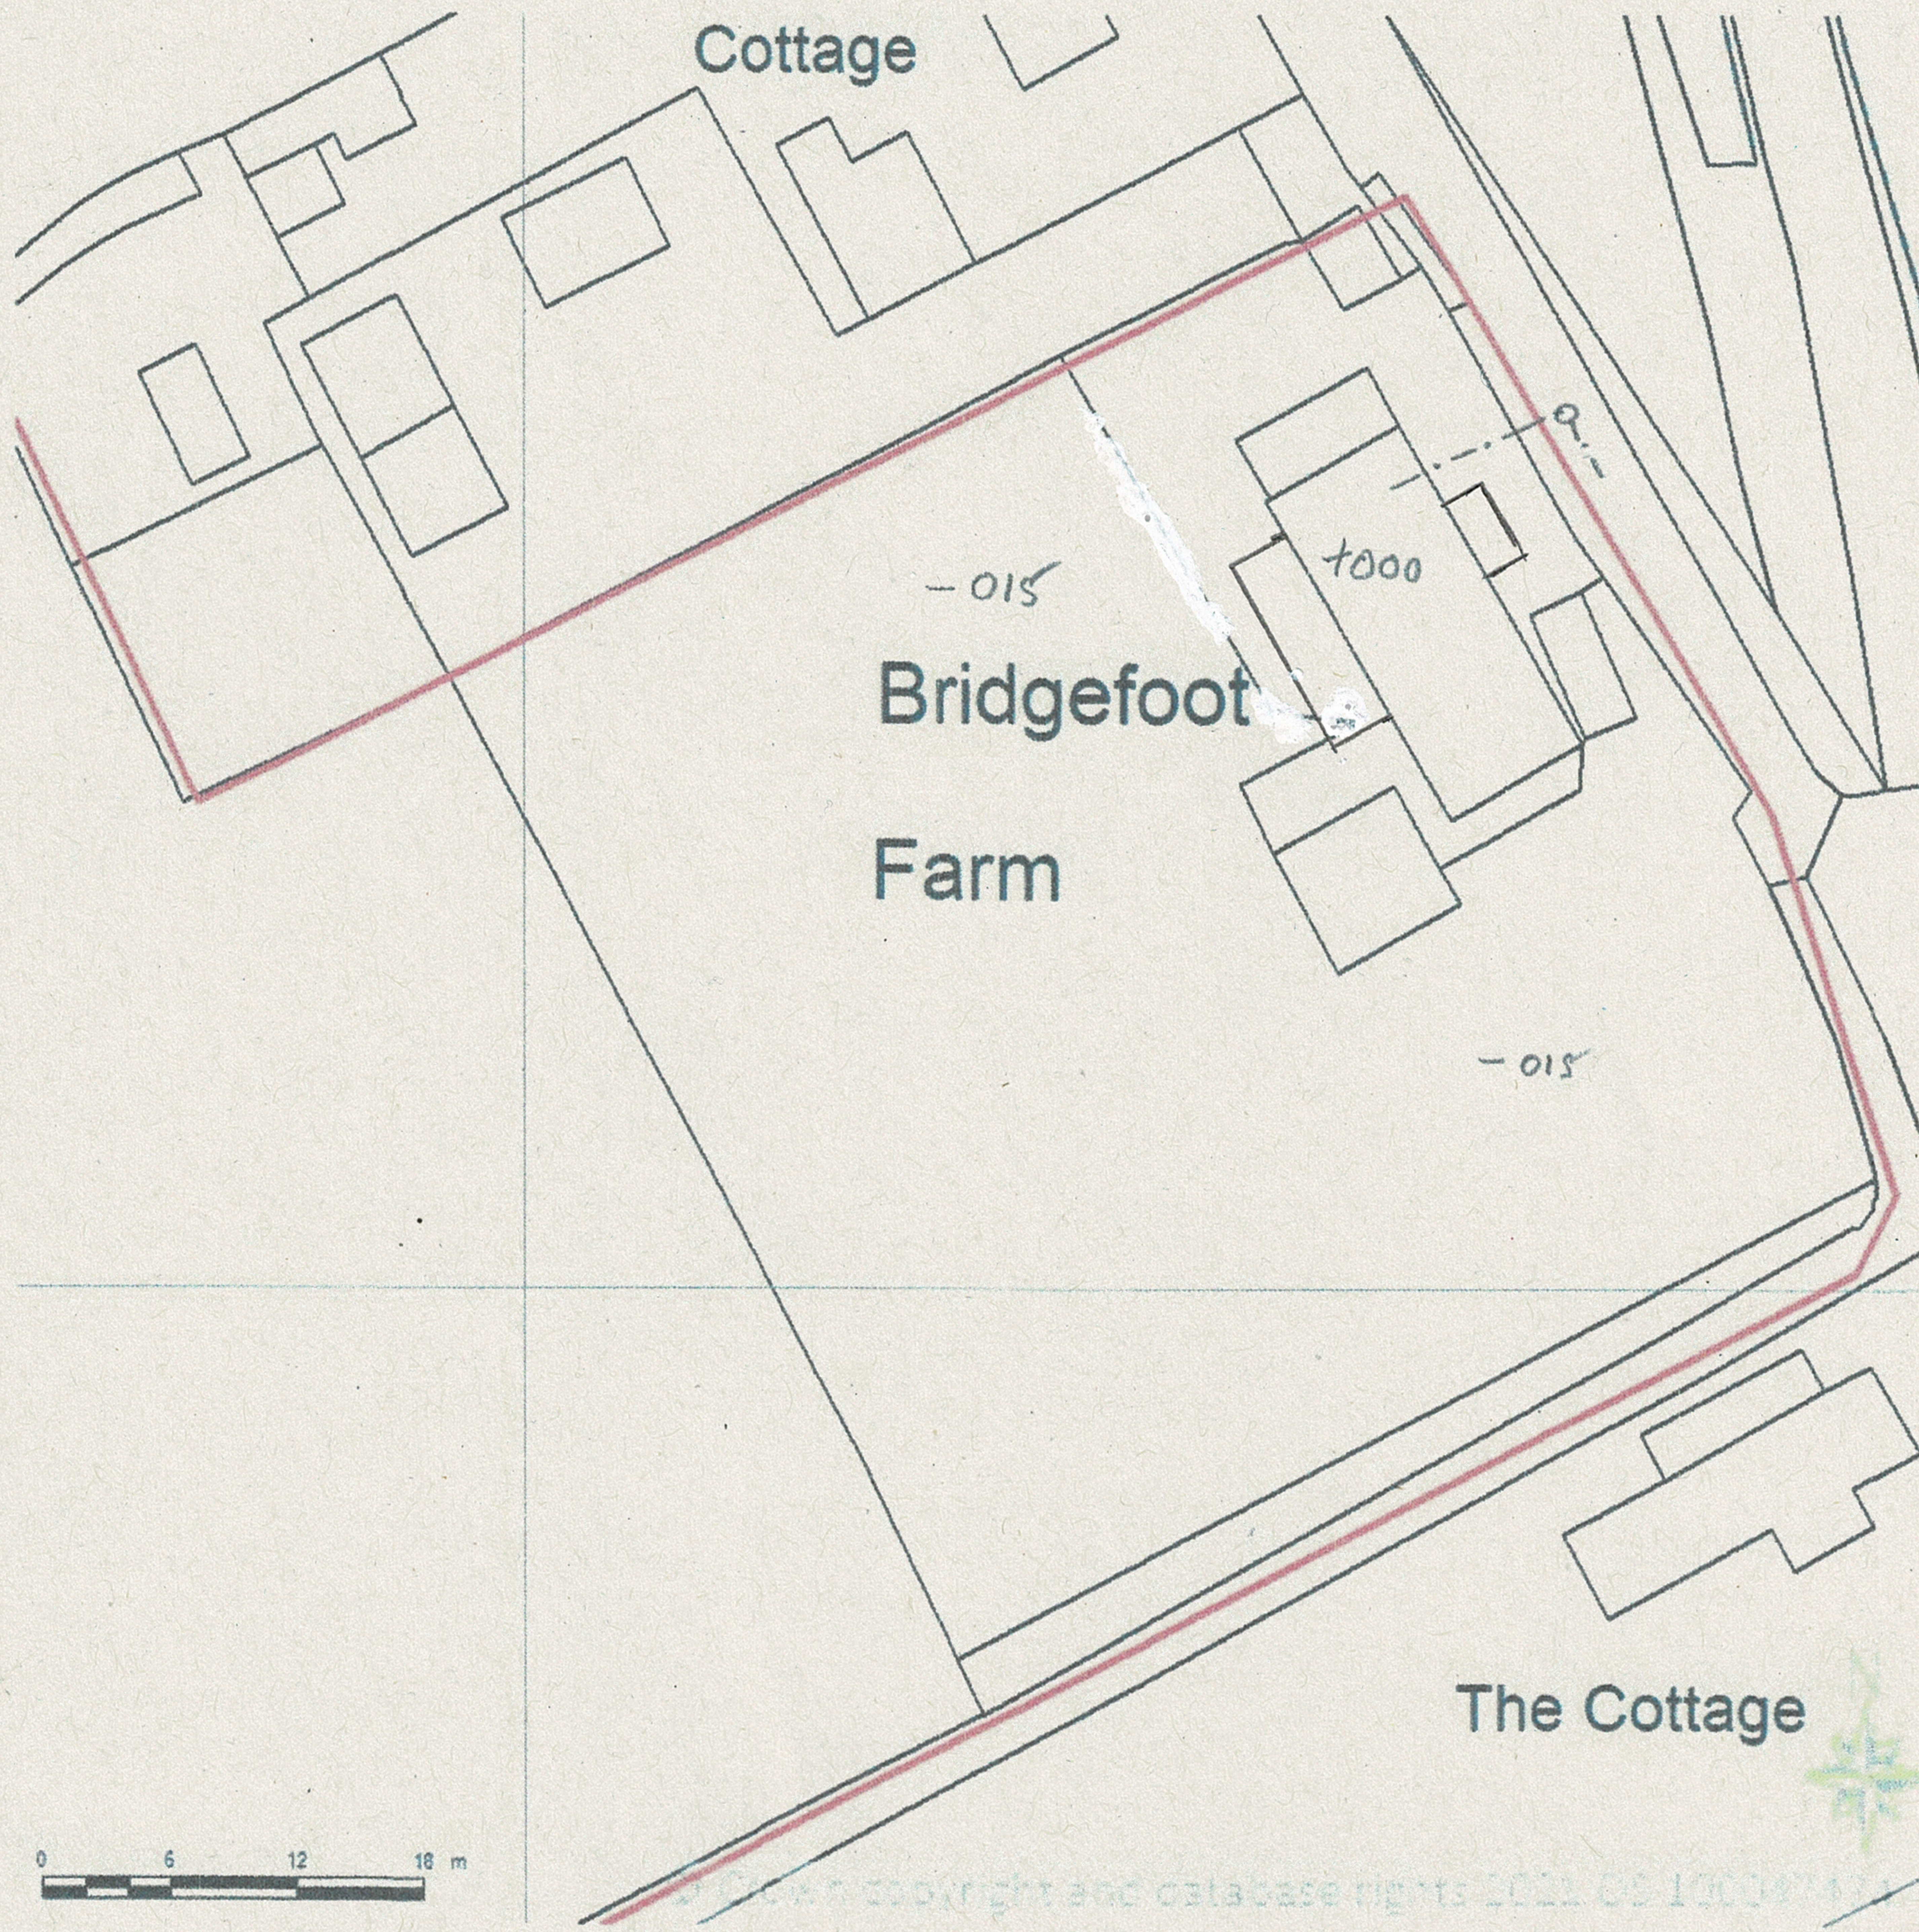

BLOCK/SITE PLAN
AREA 90m x 90m
SCALE 1:500 on A4
CENTRE COORDINATES: 341421, 167115

Supplied by Streetwise Maps Ltd
www.streetwise.net
Licence No: 100047474
27/01/2022 12:15:04