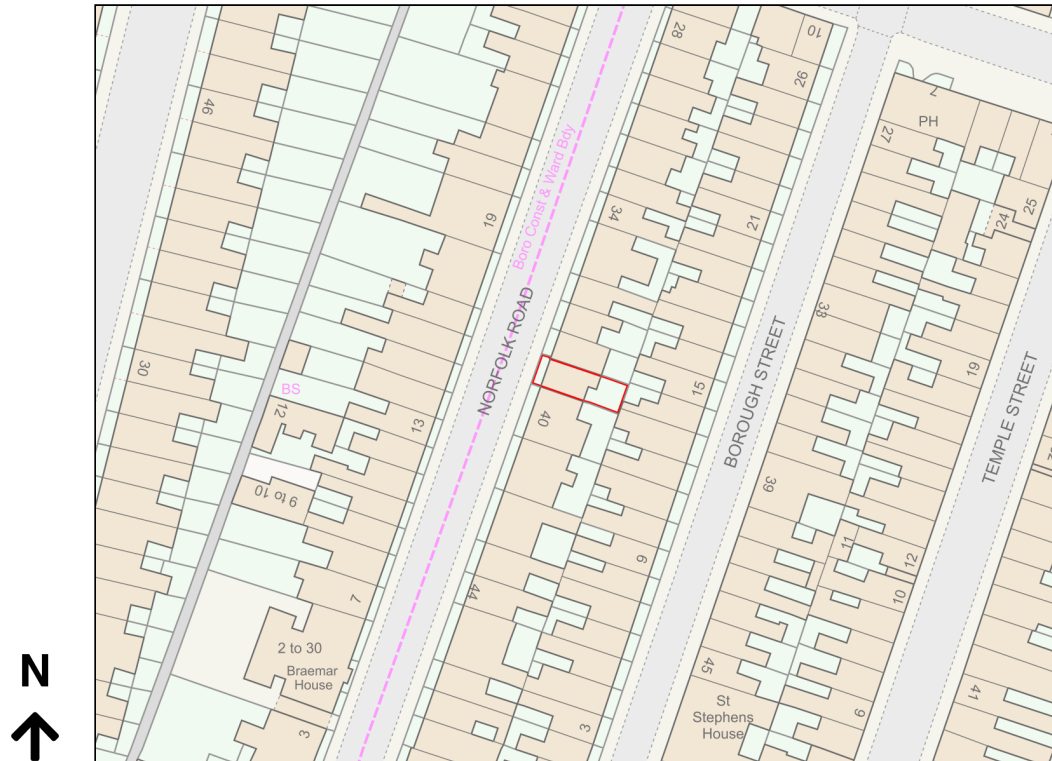

# Location Plan

Site Address: 39, Norfolk Road, Brighton, BN1 3AB

Date Produced: 05-Sep-2023

Scale: 1:1250 @A4

Planning Portal Reference: PP-12393119v1