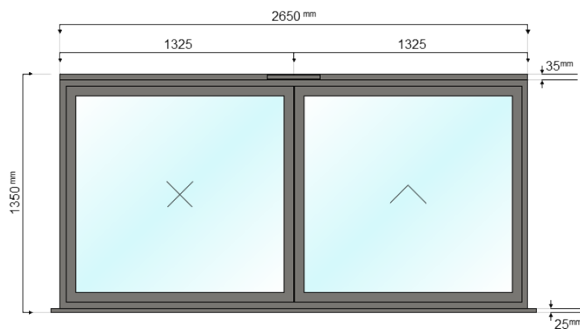

(viewed from outside)

Colour Options		
	Internal colour:	9005M (Jet black, Matt)
	External colour:	9005M (Jet black, Matt)
	Window handle:	Origin Cranked Handle (10mm Spindle) - 9005M (Jet black, Matt)

Window title:	WINDOW 6: Back Bedroom
Size (w x h):	1350mm X 1250mm
Quantity:	1
Window style:	OW70