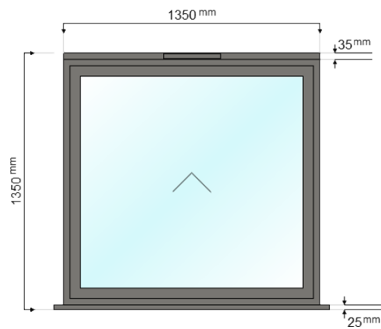

Window title:	WINDOW 7: Kitchen 1
Size (w x h):	1350mm X 1350mm
Quantity:	1
Window style:	OW70

(viewed from outside)

Colour Options		
	Internal colour:	9005M (Jet black, Matt)
	External colour:	9005M (Jet black, Matt)
	Window handle:	Origin Cranked Handle (10mm Spindle) - 9005M (Jet black, Matt)

Window title:	Window 8: Kitchen 2
Size (w x h):	1350mm X 1350mm
Quantity:	1
Window style:	OW70