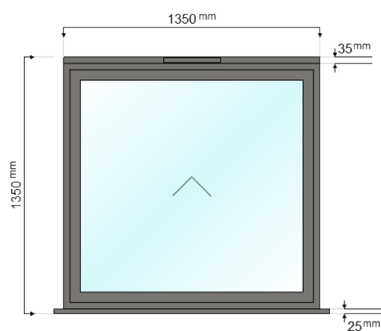

(viewed from outside)

Colour Options		
	Internal colour:	9005M (Jet black, Matt)
	External colour:	9005M (Jet black, Matt)
	Window handle:	Origin Cranked Handle (10mm Spindle) - 9005M (Jet black, Matt)