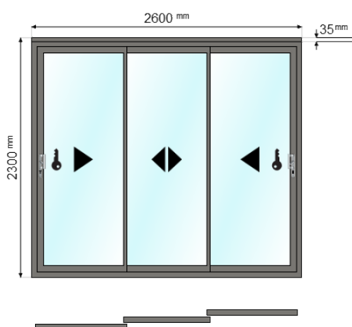

InlineSlider title:	Bedroom 1		
Configuration:	OS29 XX L	Size (w x h):	4400mm X 2200mm
		Quantity:	1

(viewed from outside)

Colour Options		
	Internal colour:	9005M (Jet black, Matt)
	External colour:	9005M (Jet black, Matt)
	Handle:	Patio D Handle - Black Black

InlineSlider title:	Lounge		
Configuration:	OS29 XXX L	Size (w x h):	2600mm X 2300mm
		Quantity:	1

(viewed from outside)

Colour Options		
	Internal colour:	9005M (Jet black, Matt)
	External colour:	9005M (Jet black, Matt)
	Handle:	Patio D Handle - Black Black