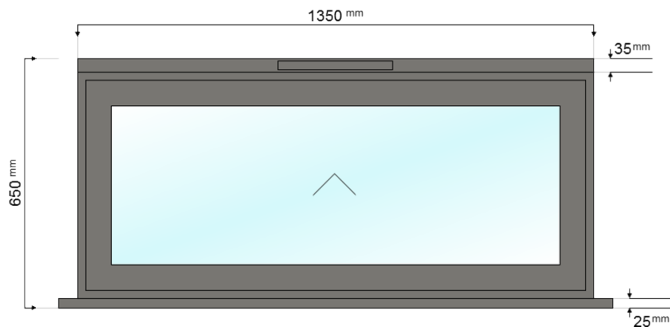

Window title:	Window 8: Kitchen 2
Size (w x h):	1350mm X 1350mm
Quantity:	1
Window style:	OW70

(viewed from outside)

Colour Options		
	Internal colour:	9005M (Jet black, Matt)
	External colour:	9005M (Jet black, Matt)
	Window handle:	Origin Cranked Handle (10mm Spindle) - 9005M (Jet black, Matt)

Window title:	Window 10: Utility
Size (w x h):	1350mm X 650mm
Quantity:	1
Window style:	OW80

(viewed from outside)

Colour Options		
	Internal colour:	9005M (Jet black, Matt)
	External colour:	9005M (Jet black, Matt)
	Window handle:	Origin Cranked Handle (20mm Spindle) - 9005M (Jet black, Matt)