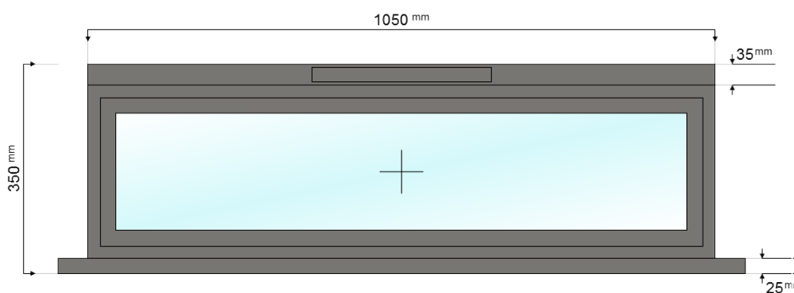

(viewed from outside)

Colour Options		
	Internal colour:	9005M (Jet black, Matt)
	External colour:	9005M (Jet black, Matt)
	Window handle:	-

Window title:	Window 12: Bathroom
Size (w x h):	1350mm X 1350mm
Quantity:	1
Window style:	OW70