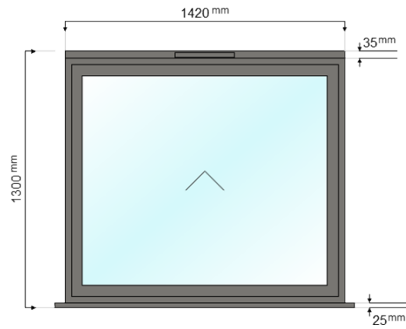

InlineSlider title:	Bedroom 1		
Configuration:	OS29 XX L	Size (w x h):	4400mm X 2200mm
		Quantity:	1

(viewed from outside)

Colour Options		
	Internal colour:	9005M (Jet black, Matt)
	External colour:	9005M (Jet black, Matt)
	Handle:	Patio D Handle - Black Black

InlineSlider title:	Lounge		
Configuration:	OS29 XXX L	Size (w x h):	2600mm X 2300mm
		Quantity:	1

(viewed from outside)

Colour Options		
	Internal colour:	9005M (Jet black, Matt)
	External colour:	9005M (Jet black, Matt)
	Handle:	Patio D Handle - Black Black

Windows in your project

Window title:	WINDOW 1: Garage
Size (w x h):	1420mm X 1300mm
Quantity:	1
Window style:	OW70

(viewed from outside)

Colour Options		
	Internal colour:	9005M (Jet black, Matt)
	External colour:	9005M (Jet black, Matt)
	Window handle:	Origin Cranked Handle (10mm Spindle) - 9005M (Jet black, Matt)

Window title:	WINDOW 2: Lounge
Size (w x h):	2650mm X 1350mm
Quantity:	1
Window style:	OW70

(viewed from outside)

Colour Options		
	Internal colour:	9005M (Jet black, Matt)
	External colour:	9005M (Jet black, Matt)
	Window handle:	Origin Cranked Handle (10mm Spindle) - 9005M (Jet black, Matt)