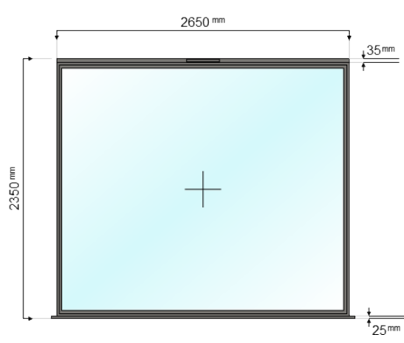

(viewed from outside)

Colour Options		
	Internal colour:	9005M (Jet black, Matt)
	External colour:	9005M (Jet black, Matt)
	Window handle:	-