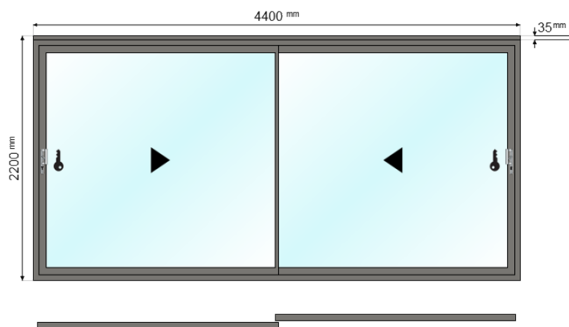

We look forward to hearing from you.

Yours sincerely,

Fox Windows & Doors Ltd

Door title:	Back Door									
Door Style:	OB72	No. of doors folding left:	1	No. of doors folding right:	0	Size (w x h):	900mm X 2100mm	Quantity:	1	

InlineSlider title:	Bedroom 1		
Configuration:	OS29 XX L	Size (w x h):	4400mm X 2200mm
		Quantity:	1

(viewed from outside)

Colour Options		
	Internal colour:	9005M (Jet black, Matt)
	External colour:	9005M (Jet black, Matt)
	Handle:	Patio D Handle - Black Black

InlineSlider title:	Lounge		
Configuration:	OS29 XXX L	Size (w x h):	2600mm X 2300mm
		Quantity:	1

(viewed from outside)

Colour Options		
	Internal colour:	9005M (Jet black, Matt)
	External colour:	9005M (Jet black, Matt)
	Handle:	Patio D Handle - Black Black