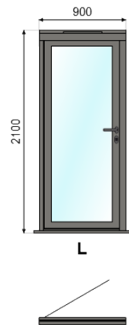

We look forward to hearing from you.

Yours sincerely,

Fox Windows & Doors Ltd

Door title:	Back Door									
Door Style:	OB72	No. of doors folding left:	1	No. of doors folding right:	0	Size (w x h):	900mm X 2100mm	Quantity:	1	

InlineSlider title:	Bedroom 1		
Configuration:	OS29 XX L	Size (w x h):	4400mm X 2200mm
		Quantity:	1

(viewed from outside)

Colour Options		
	Internal colour:	9005M (Jet black, Matt)
	External colour:	9005M (Jet black, Matt)
	Handle:	Patio D Handle - Black Black

InlineSlider title:	Lounge		
Configuration:	OS29 XXX L	Size (w x h):	2600mm X 2300mm
		Quantity:	1

(viewed from outside)

Colour Options		
	Internal colour:	9005M (Jet black, Matt)
	External colour:	9005M (Jet black, Matt)
	Handle:	Patio D Handle - Black Black