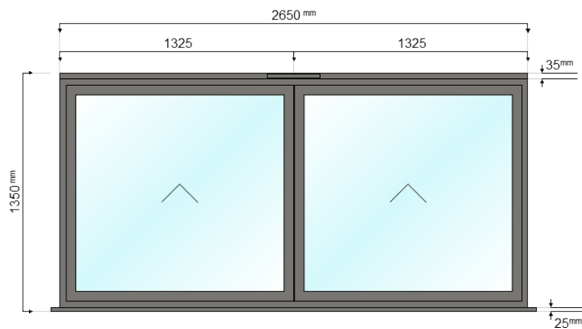

InlineSlider title:	Lounge		
Configuration:	OS29 XXX L	Size (w x h):	2600mm X 2300mm
		Quantity:	1

(viewed from outside)

Colour Options		
	Internal colour:	9005M (Jet black, Matt)
	External colour:	9005M (Jet black, Matt)
	Handle:	Patio D Handle - Black Black

Windows in your project

Window title:	WINDOW 1: Garage
Size (w x h):	1420mm X 1300mm
Quantity:	1
Window style:	OW70

(viewed from outside)

Colour Options		
	Internal colour:	9005M (Jet black, Matt)
	External colour:	9005M (Jet black, Matt)
	Window handle:	Origin Cranked Handle (10mm Spindle) - 9005M (Jet black, Matt)

Window title:	WINDOW 2: Lounge
Size (w x h):	2650mm X 1350mm
Quantity:	1
Window style:	OW70

(viewed from outside)

Colour Options		
	Internal colour:	9005M (Jet black, Matt)
	External colour:	9005M (Jet black, Matt)
	Window handle:	Origin Cranked Handle (10mm Spindle) - 9005M (Jet black, Matt)

Window title:	WINDOW 4: Lounge Side
Size (w x h):	1550mm X 1900mm
Quantity:	1
Window style:	OW70

(viewed from outside)

Colour Options		
	Internal colour:	9005M (Jet black, Matt)
	External colour:	9005M (Jet black, Matt)
	Window handle:	-