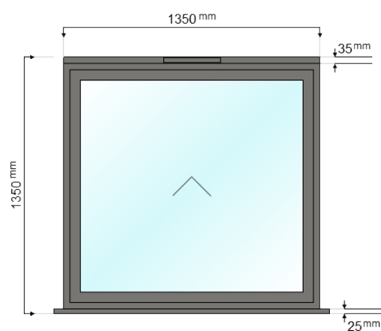

(viewed from outside)

Colour Options		
	Internal colour:	9005M (Jet black, Matt)
	External colour:	9005M (Jet black, Matt)
	Window handle:	Origin Cranked Handle (10mm Spindle) - 9005M (Jet black, Matt)

Window title:	WINDOW 9: Bedroom 1
Size (w x h):	1350mm X 1350mm
Quantity:	1
Window style:	OW70