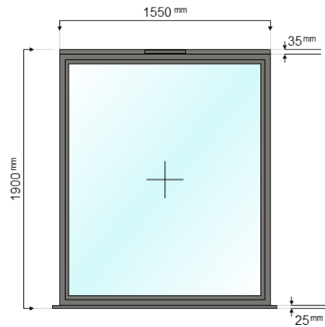

InlineSlider title:	Lounge		
Configuration:	OS29 XXX L	Size (w x h):	2600mm X 2300mm
		Quantity:	1

(viewed from outside)

Colour Options		
	Internal colour:	9005M (Jet black, Matt)
	External colour:	9005M (Jet black, Matt)
	Handle:	Patio D Handle - Black Black

Window title:	WINDOW 2: Lounge
Size (w x h):	2650mm X 1350mm
Quantity:	1
Window style:	OW70

(viewed from outside)

Colour Options		
	Internal colour:	9005M (Jet black, Matt)
	External colour:	9005M (Jet black, Matt)
	Window handle:	Origin Cranked Handle (10mm Spindle) - 9005M (Jet black, Matt)

Window title:	WINDOW 3: Lounge Rear
Size (w x h):	2650mm X 2350mm
Quantity:	1
Window style:	OW80

(viewed from outside)

Colour Options		
	Internal colour:	9005M (Jet black, Matt)
	External colour:	9005M (Jet black, Matt)
	Window handle:	-

Window title:	WINDOW 4: Lounge Side
Size (w x h):	1550mm X 1900mm
Quantity:	1
Window style:	OW70

(viewed from outside)

Colour Options		
	Internal colour:	9005M (Jet black, Matt)
	External colour:	9005M (Jet black, Matt)
	Window handle:	-