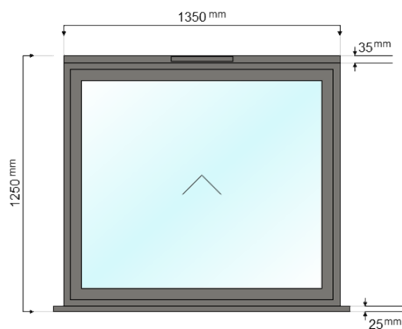

(viewed from outside)

Colour Options		
	Internal colour:	9005M (Jet black, Matt)
	External colour:	9005M (Jet black, Matt)
	Window handle:	Origin Cranked Handle (10mm Spindle) - 9005M (Jet black, Matt)