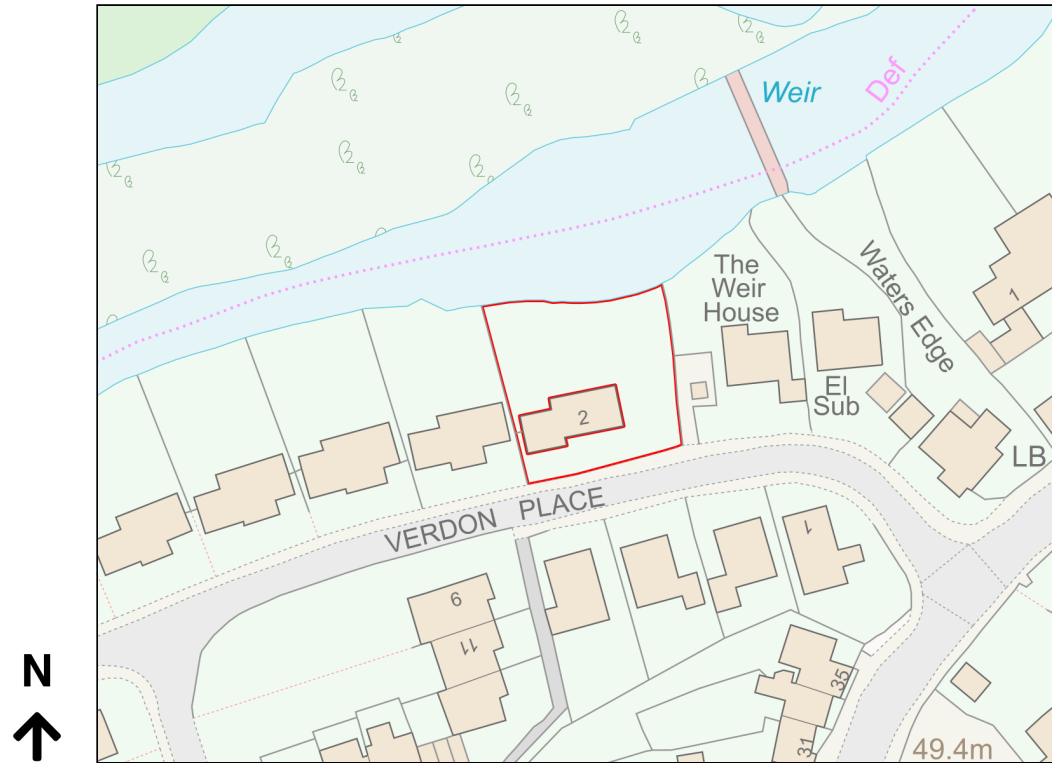

Location Plan

Site Address: 2, Verdon Place, Barford, CV35 8BT

Date Produced: 09-Sep-2023

Scale: 1:1250 @A4

Planning Portal Reference: PP-12444908v1