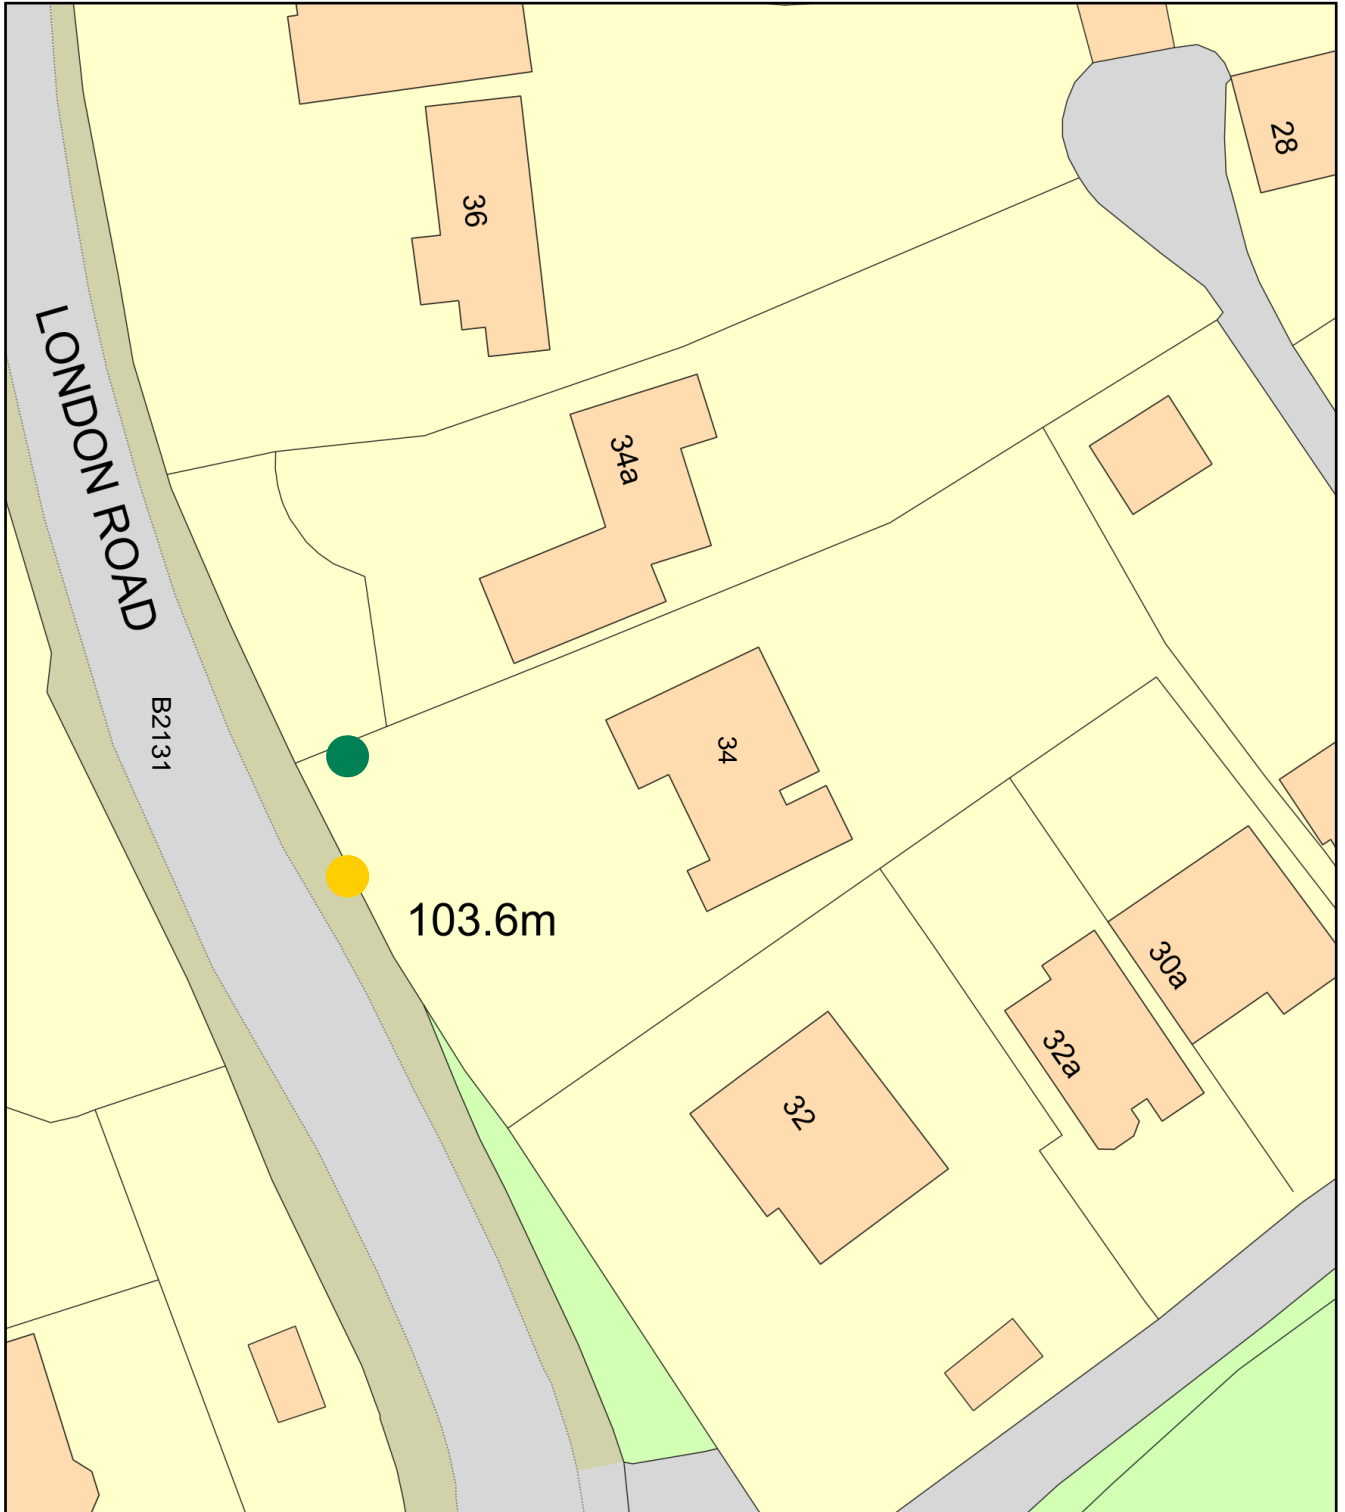

34 London Road, Liphook, GU30 7AN

Plan Produced for: EHDC Planning application

Date Produced: 17 Oct 2023

Plan Reference Number: TQRQM23290125907680

Scale: 1:500 @ A4

 T1 Scots Pine

 Street light