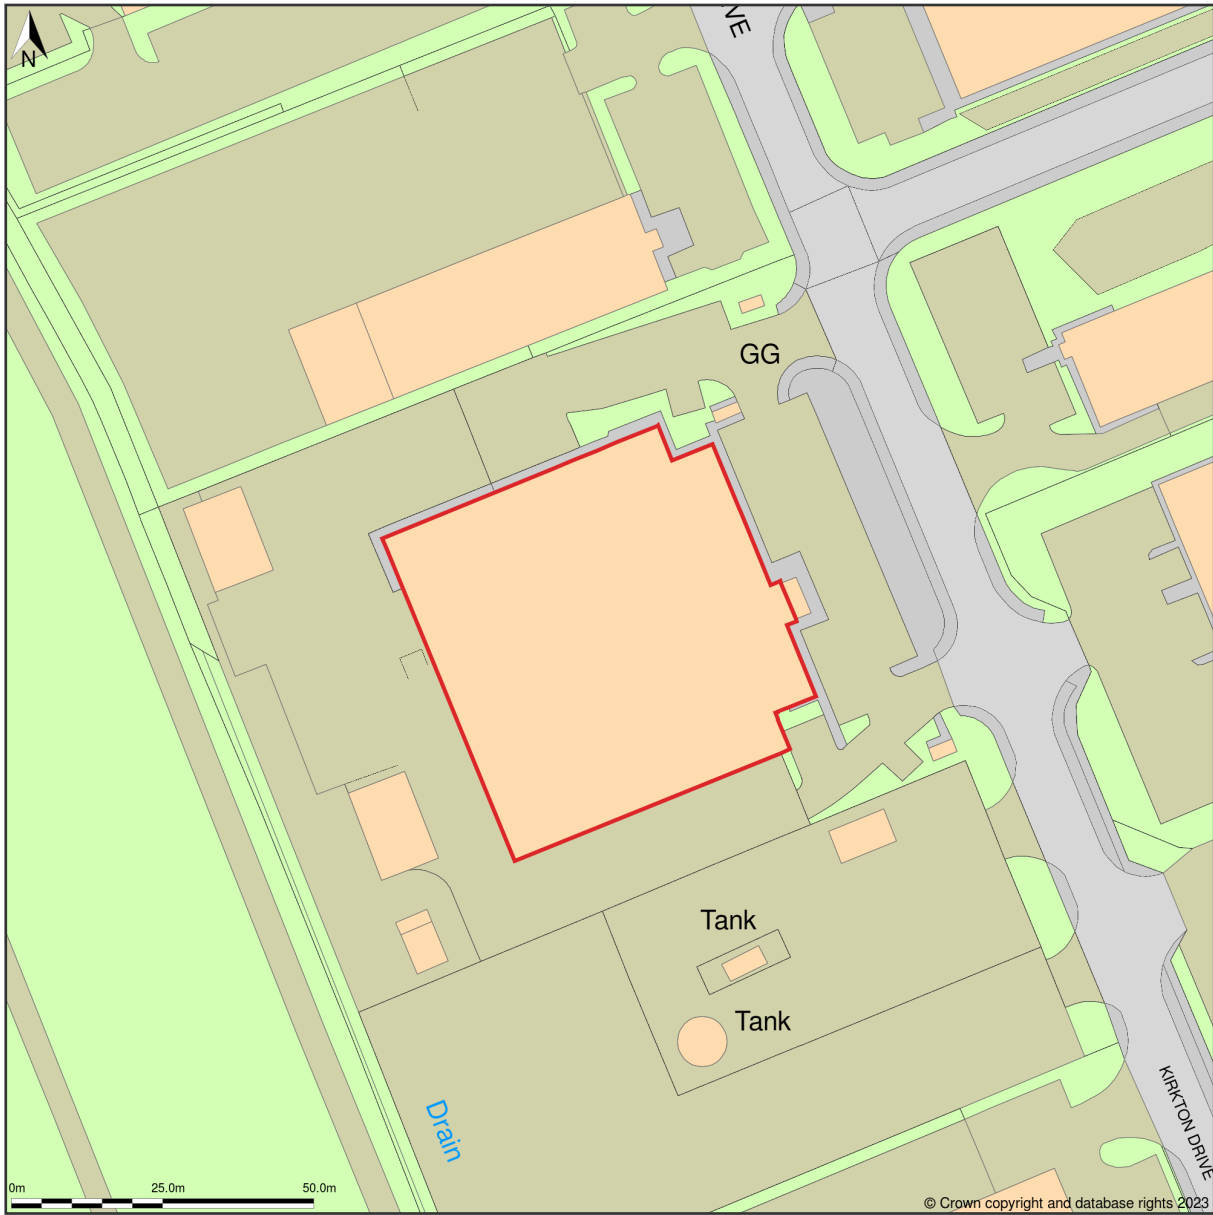

Siemens, Kirkton Drive, Aberdeen, Aberdeen City, AB21 0BG

Location Plan shows area bounded by: 387872.27, 813369.14 388072.27, 813569.14 (at a scale of 1:1250), OSGridRef: NJ87971346. The representation of a road, track or path is no evidence of a right of way. The representation of features as lines is no evidence of a property boundary.

Produced on 31st Oct 2023 from the Ordnance Survey National Geographic Database and incorporating surveyed revision available at this date. Reproduction in whole or part is prohibited without the prior permission of Ordnance Survey. © Crown copyright 2023. Supplied by www.buyaplan.co.uk a licensed Ordnance Survey partner (100053143). Unique plan reference: #00857683-246B11.