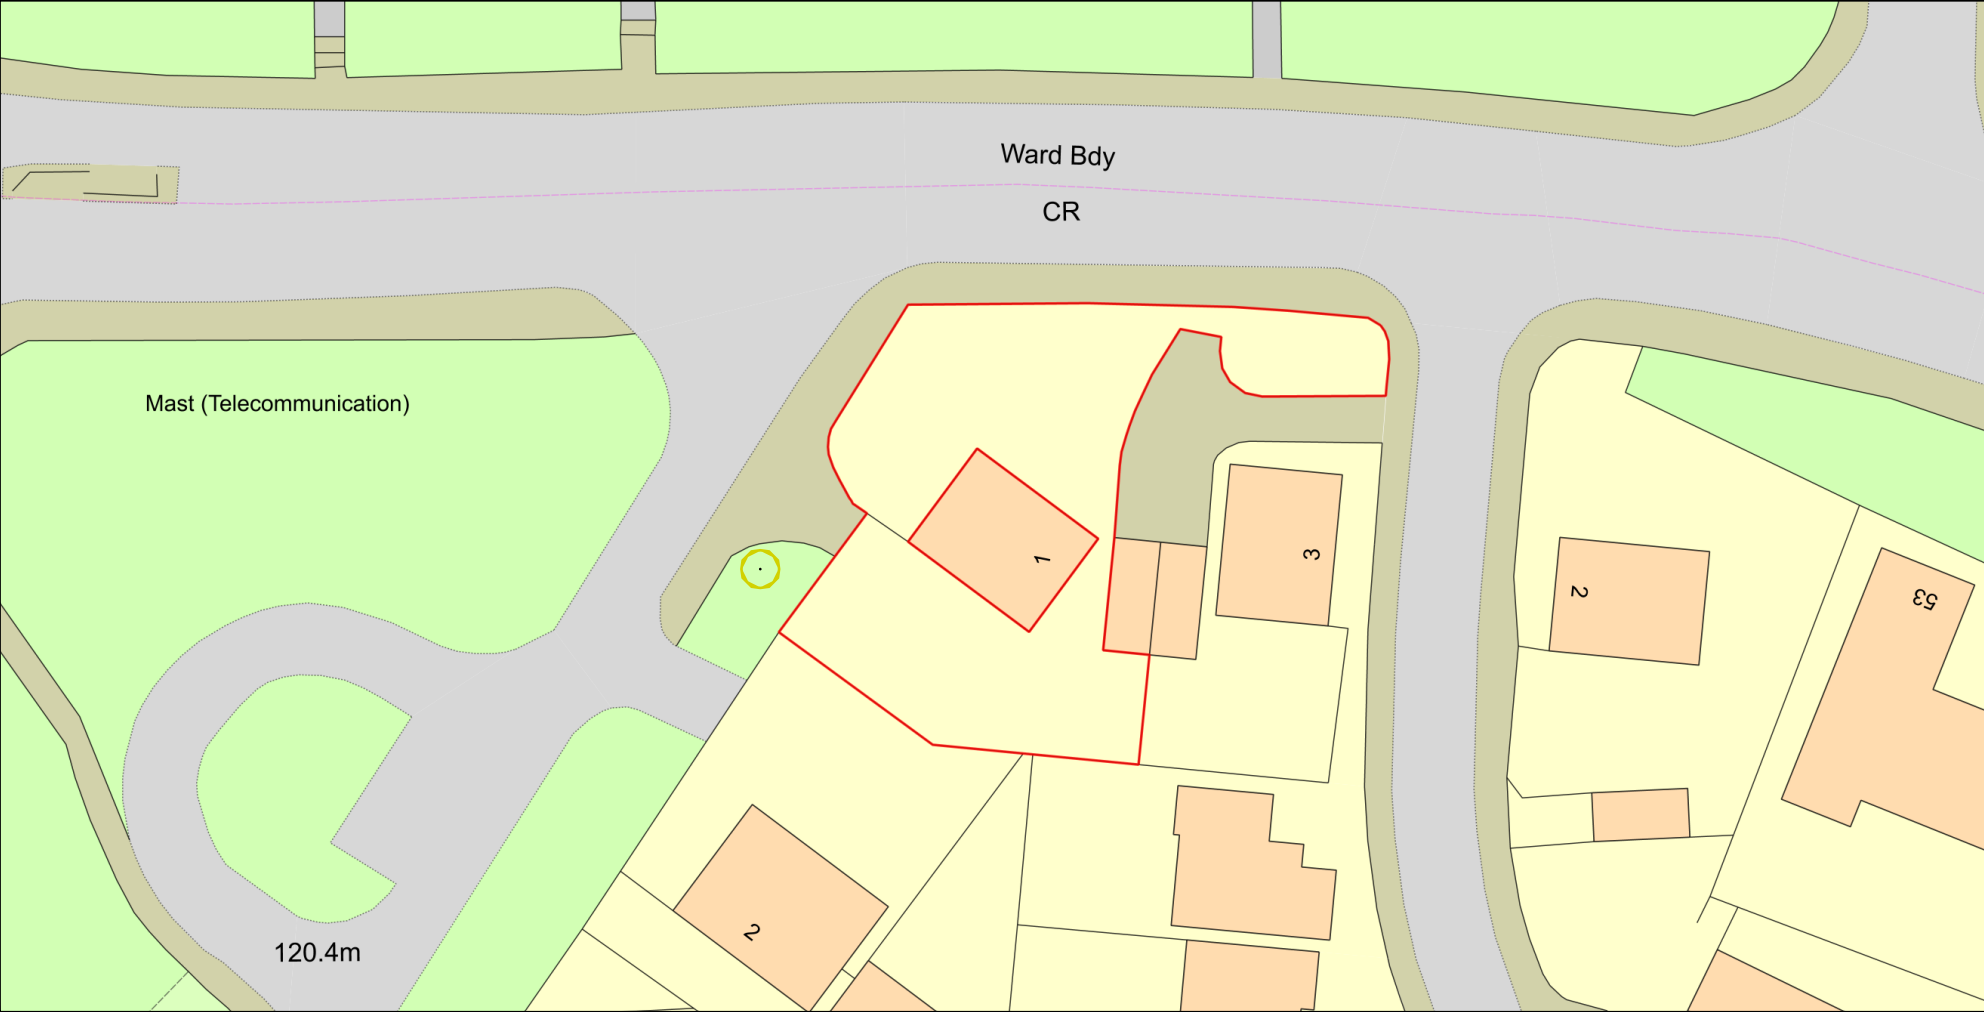

# Prune large Oak Tree

Plan Produced for: Suresh Panchal

Date Produced: 31 Oct 2023

Plan Reference Number: TQRQM23304125439439

Scale: 1:500 @ A4

© Crown copyright and database rights 2023 OS 100042766