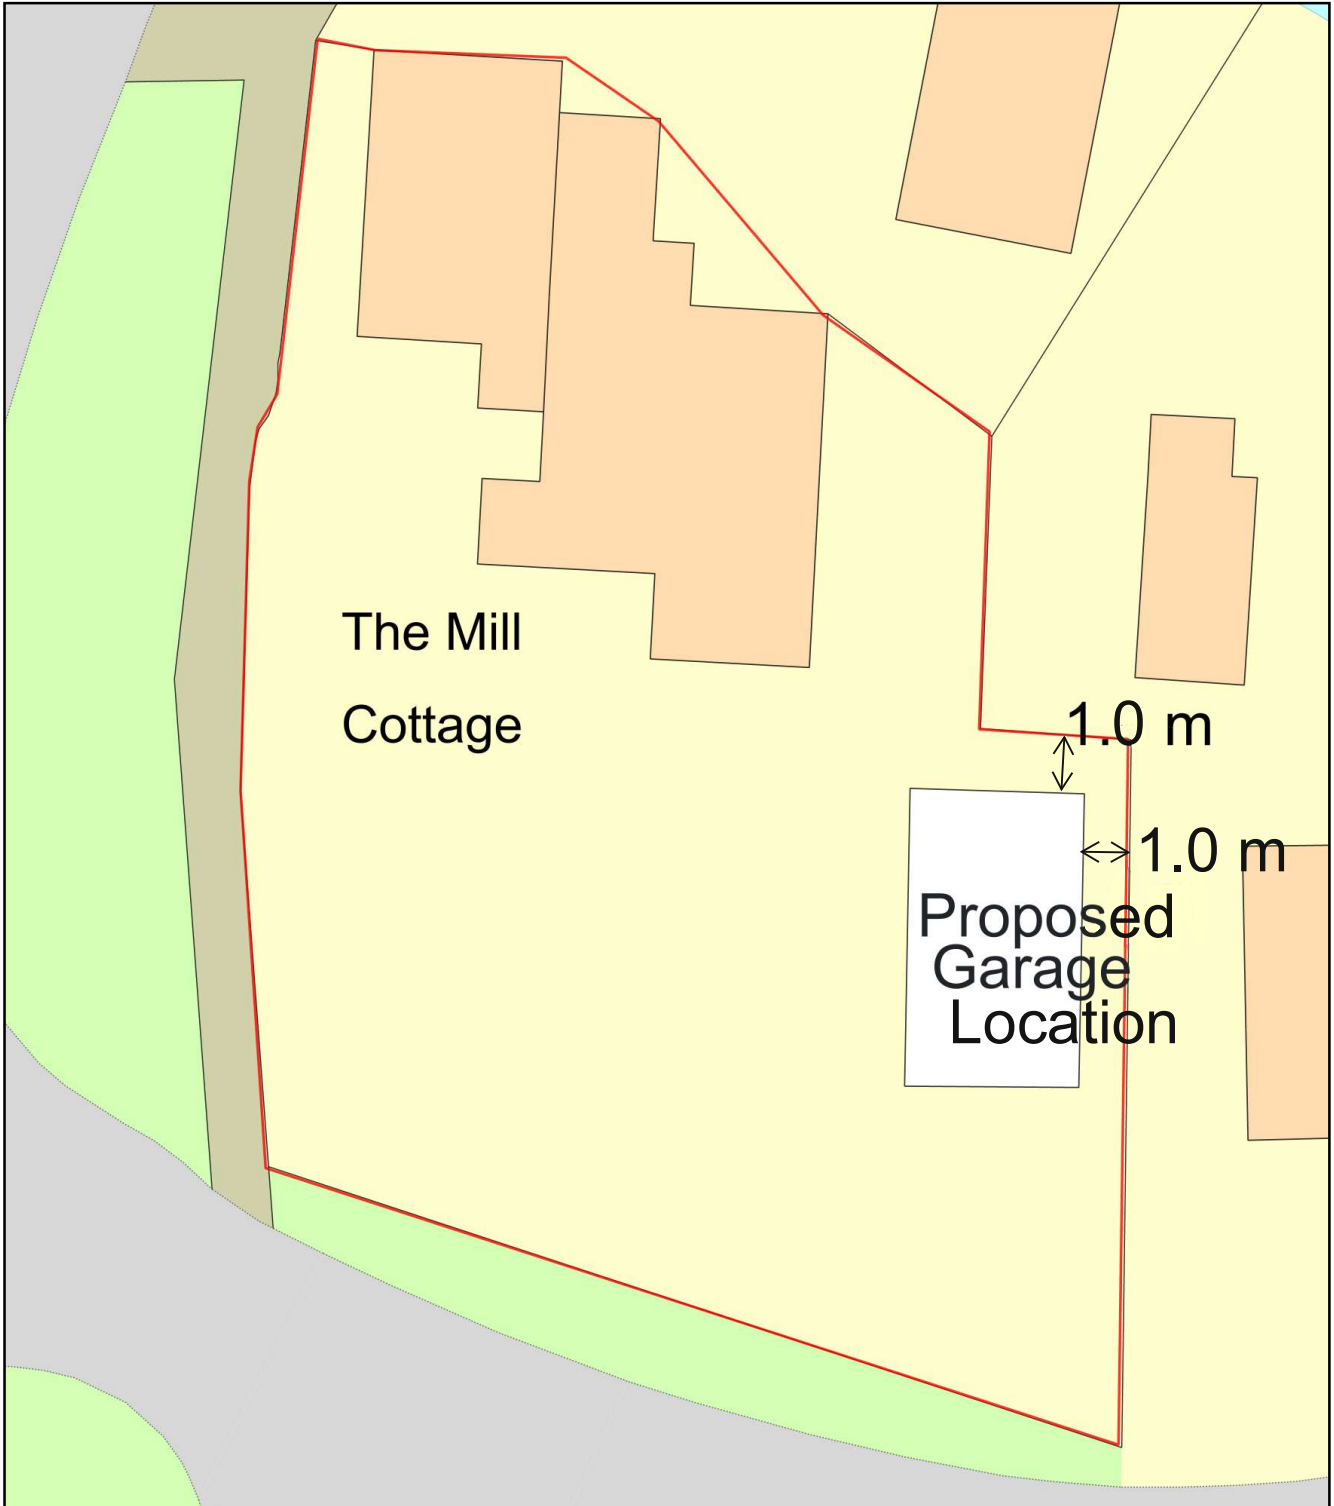

# The Mill Cottage - Site Plan

Plan Produced for: Planning Application

Date Produced: 03 Feb 2021

Plan Reference Number: TQRQM21034221653745

Scale: 1:200 @ A4