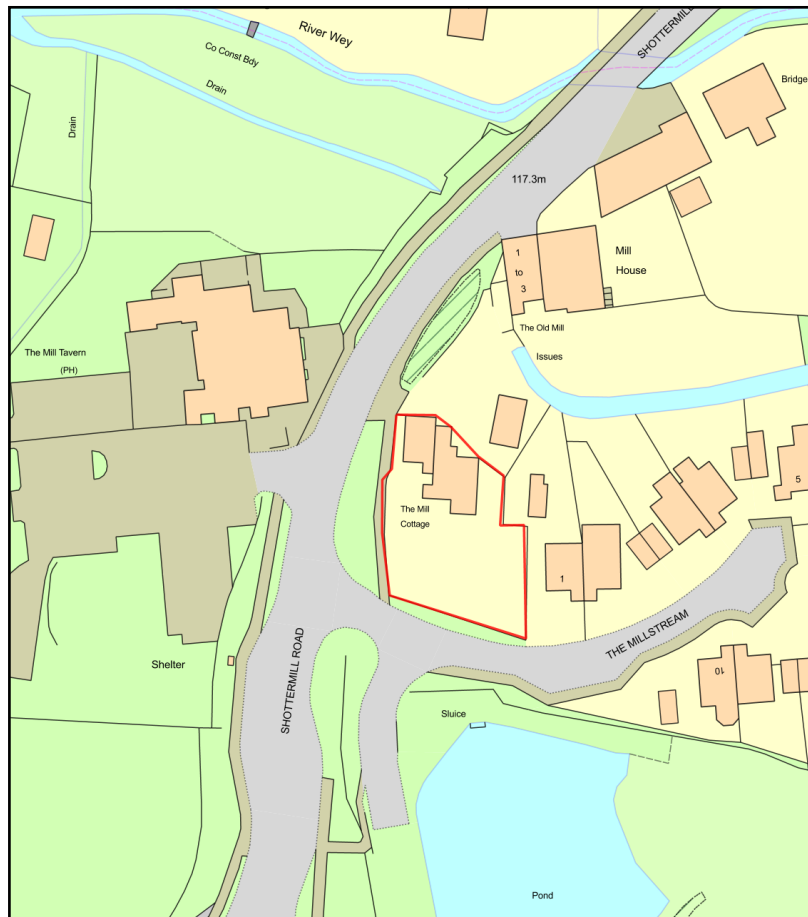

The Mill Cottage - Location Plan

Plan Produced for: Planning Application

Date Produced: 03 Feb 2021

Plan Reference Number: TQRQM21034223203656

Scale: 1:1250 @ A4