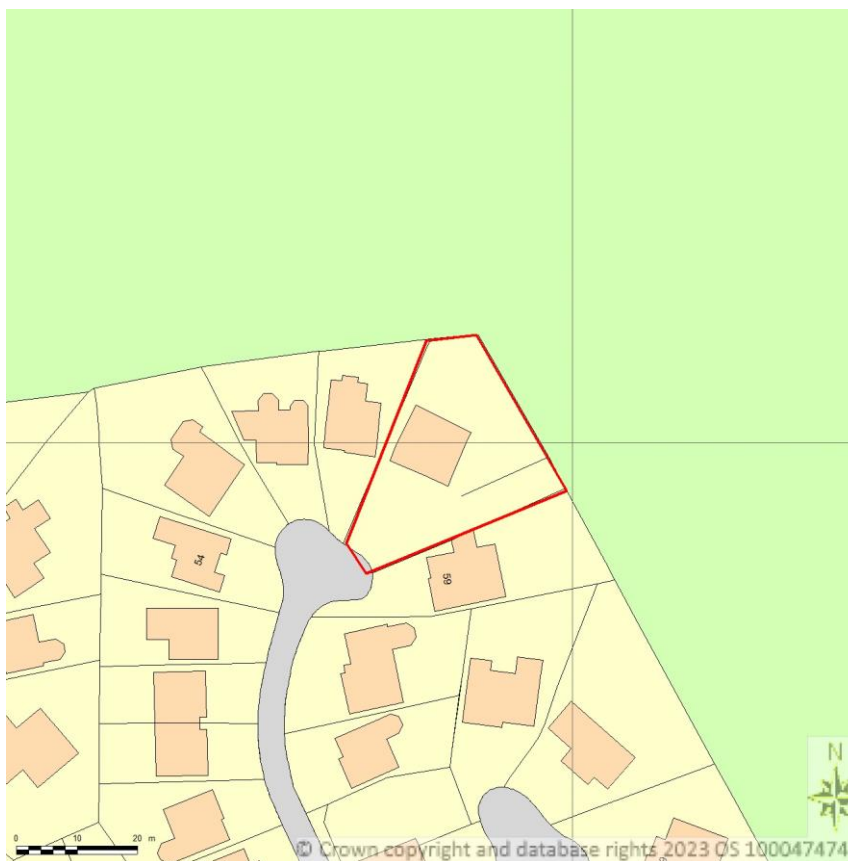

SITE LOCATION PLAN
AREA 2 HA
SCALE 1:1250 on A4
CENTRE COORDINATES: 426077, 555001

Supplied by Streetwise Maps Ltd
www.streetwise.net
Licence No: 100047474
29/10/2023 15:01