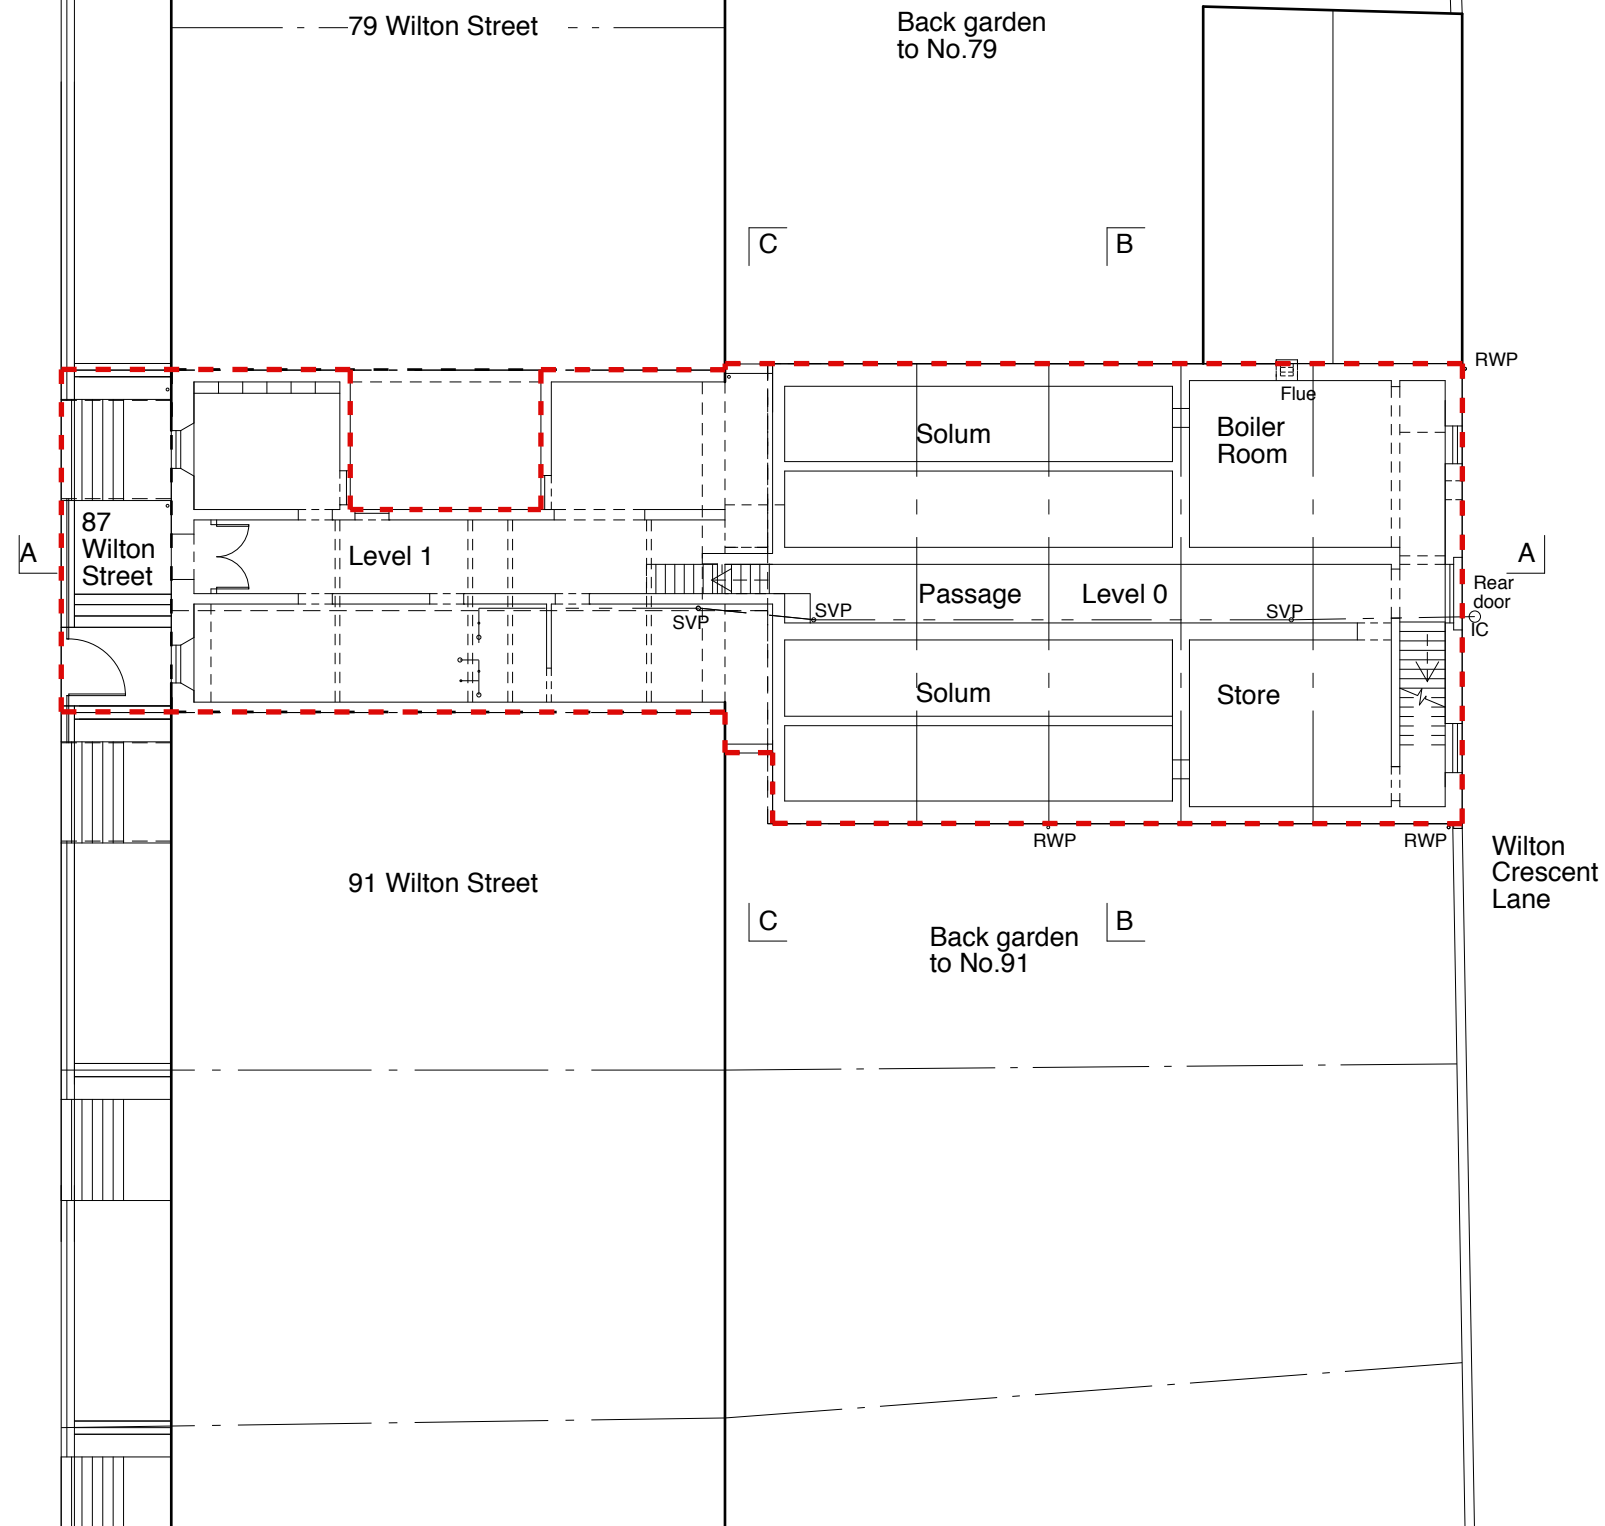

Wilton Gardens

Wilton Street

Backcourts to Raeberry Street

Wilton Crescent Lane

0m 10m

Barham Glen Architects Ltd www.barhamglenarchitects.co.uk 07910 965860	Rev	Date	by	Description	Project 87 Wilton Street, Glasgow		
					Job No 10538	Title Existing Site Plan	
					Date 28/06/23	Scale 1:200	Size A3
					Drawn by pb	Drg No (00) 01	Rev