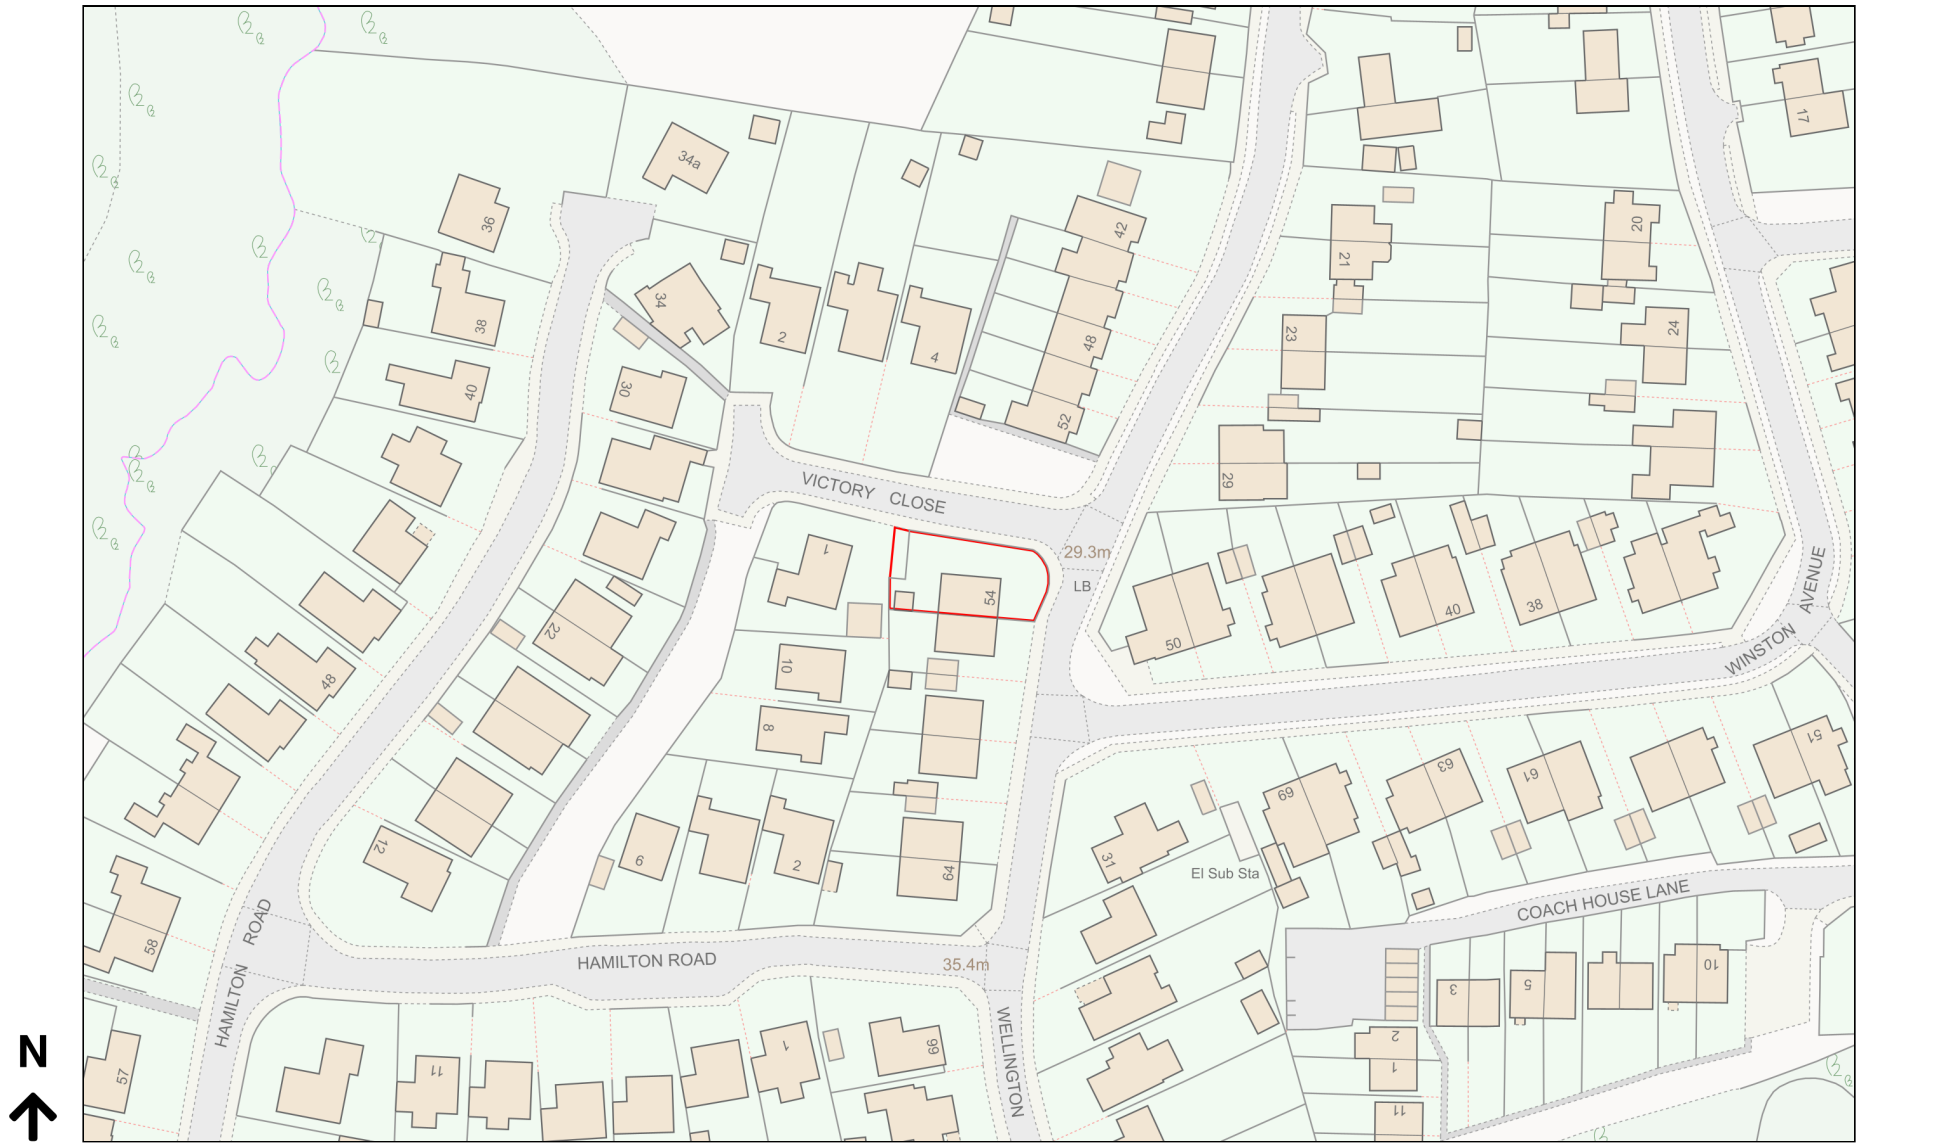

Location Plan

Site Address: 54, Wellington Road, Ryde, PO33 3QH

Date Produced: 28-Oct-2023

Scale: 1:1250 @A4

Planning Portal Reference: PP-12534934v2