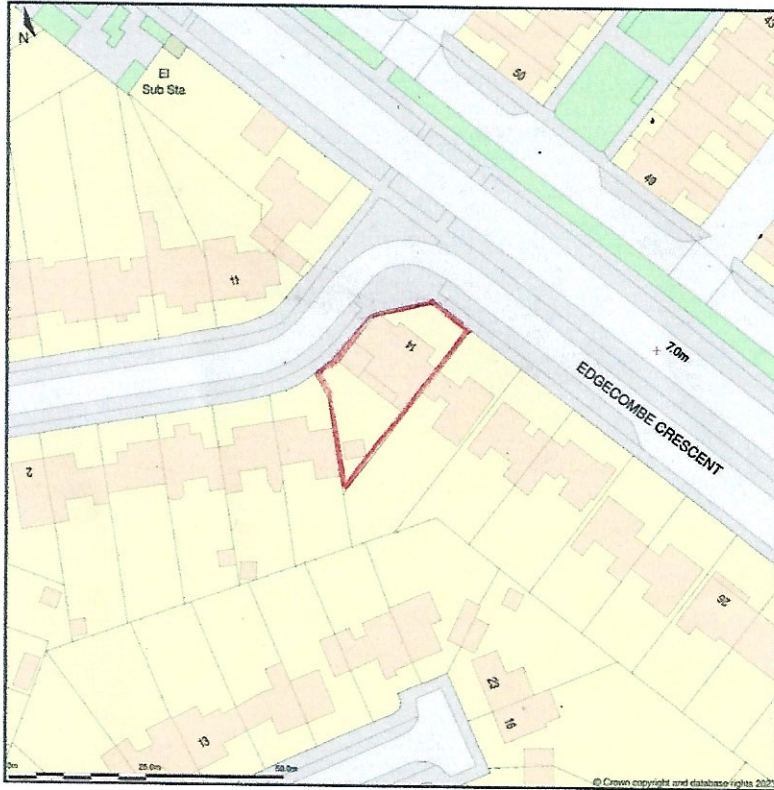

14, Edgecombe Crescent, Gosport, Hampshire, PO13 9RD

Location Plan shows area bounded by: 458065.88, 101893.92, 458207.3, 102035.34 (at a scale of 1:1250), OSGridRef: SU5813 196. The representation of a road, track or path is no evidence of a right of way. The representation of features as lines is no evidence of a property boundary.

Produced on 26th Oct 2023 from the Ordnance Survey National Geographic Database and incorporating surveyed revision available at this date. Reproduction in whole or part is prohibited without the prior permission of Ordnance Survey. © Crown copyright 2023. Supplied by www.buyaplan.co.uk a licensed Ordnance Survey partner (100053143). Unique plan reference: #00856521-D3E864.