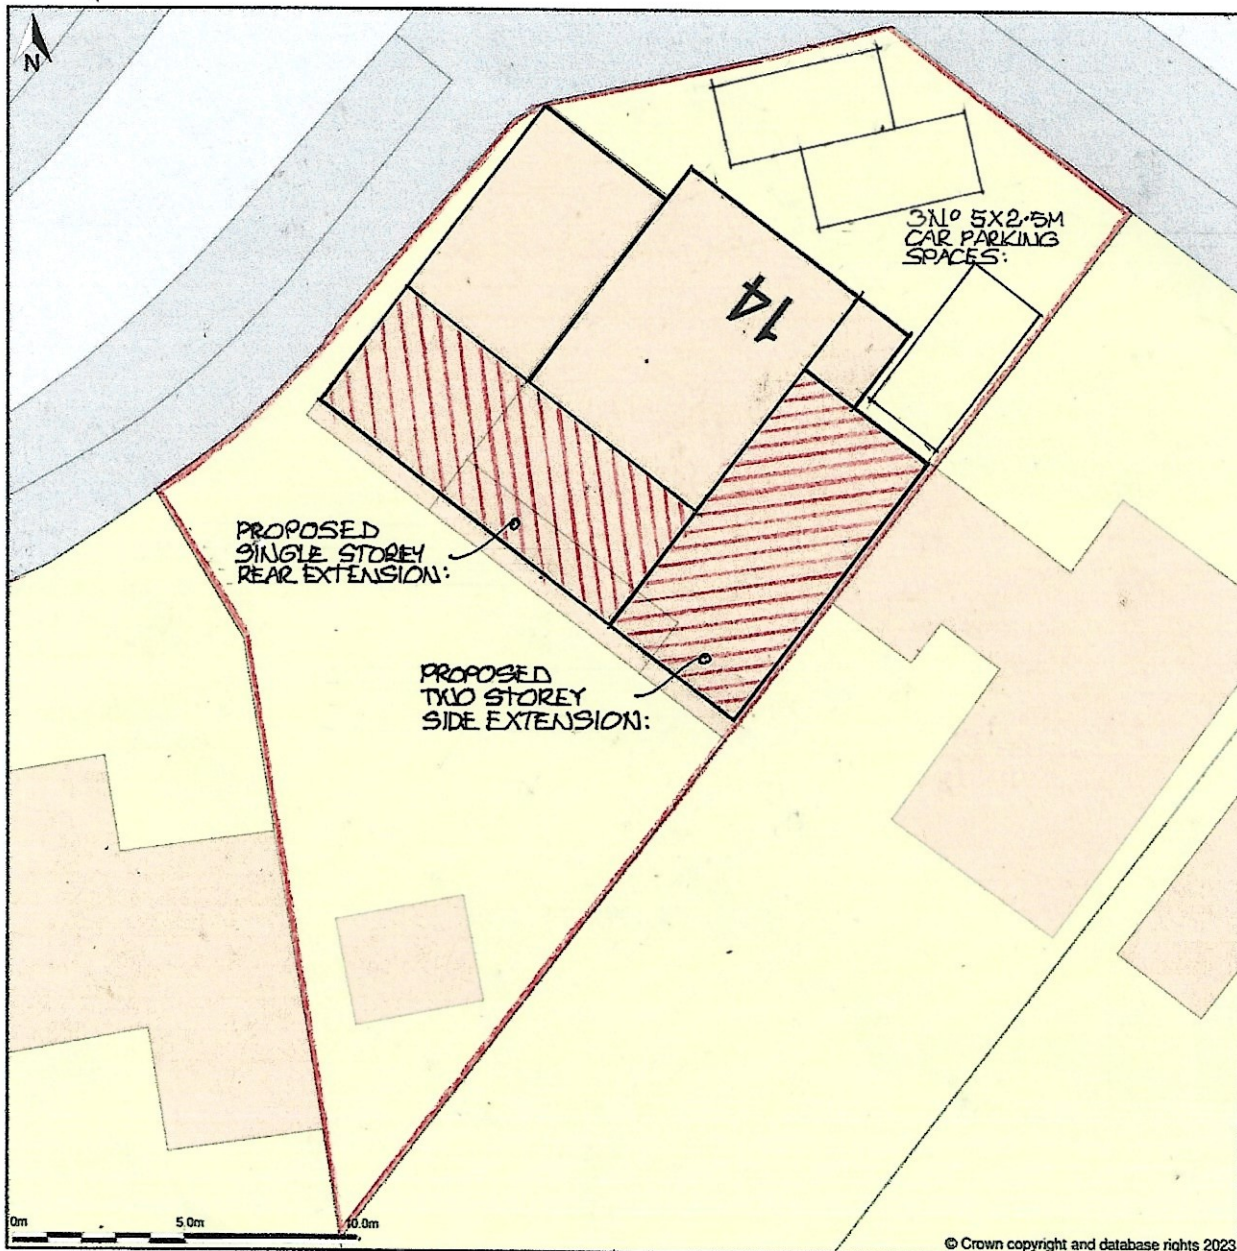

14, Edgecombe Crescent, Gosport, Hampshire, PO13 9RD

Site Plan (also called a Block Plan) shows area bounded by: 458117.68, 101946.61 458153.68, 101982.61 (at a scale of 1:200), OSGridRef: SU5813 196. The representation of a road, track or path is no evidence of a right of way. The representation of features as lines is no evidence of a property boundary.

Produced on 26th Oct 2023 from the Ordnance Survey National Geographic Database and incorporating surveyed revision available at this date. Reproduction in whole or part is prohibited without the prior permission of Ordnance Survey. © Crown copyright 2023. Supplied by www.buyaplan.co.uk a licensed Ordnance Survey partner (100053143). Unique plan reference: #00856625-E2EBE0.