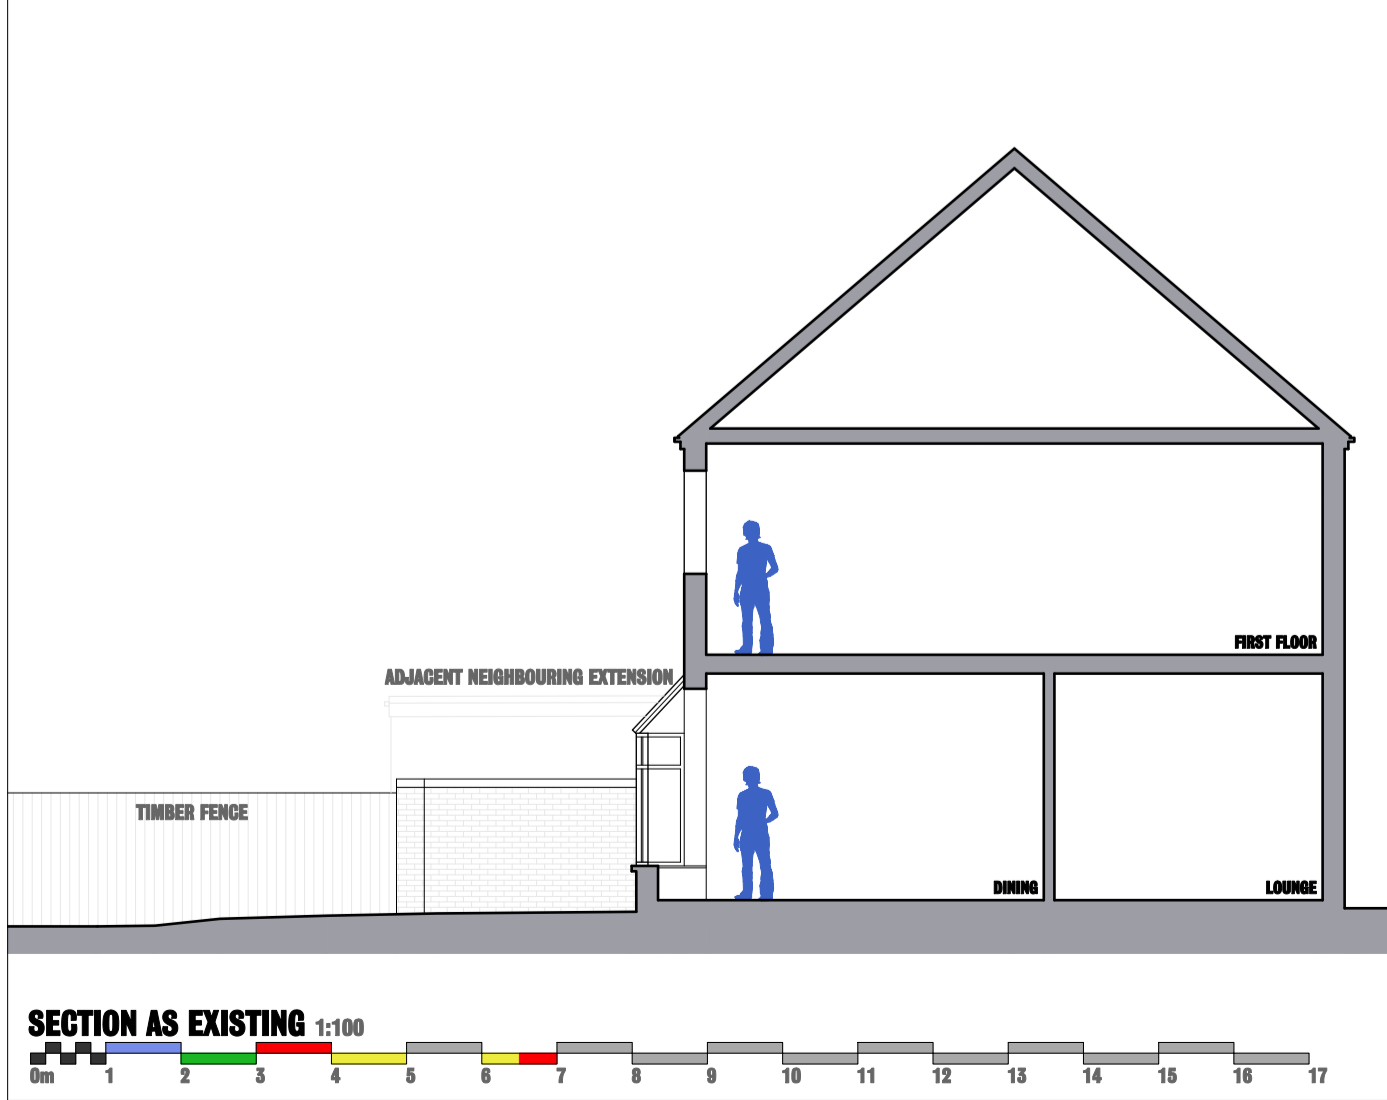

2 UPDATED FOLLOWING COMMENTS FROM THE L.A. 01/11/23
1 INITIAL ISSUE 08/09/23

DMU DESIGNS
ARCHITECTURAL SERVICES LTD

PLANNING APPLICATION
BUILDING REGULATIONS
BUILDING CONTROL PERMITS
WINDOW GLAZING
FOUNDATION / FACTOR BONDING
OTHER PLANNING

MAIL: @DMUDESIGNS.CO.UK
WWW: DMUDESIGNS.CO.UK
TEL: 7947 15719

CLIENT
CHRIS HEMREY

STATUS
HOUSEHOLDER PLANNING APPLICATION

DRAWING NUMBER	PROPERTY TITLE
2962-001	PROPERTY AS EXISTING
DRAWING REVISION	DATE
2	SEPTEMBER 2023
SCALE	PAPER SIZE
AS SHOWN	A1
	DRAWN BY
	PTM

PROPERTY
**22 THE PROMENADE,
WITHERNSEA,
EAST RIDING OF YORKSHIRE, HU19 2DP**

DO NOT SCALE FROM THIS DRAWING, ANY DIMENSIONS TO BE REPORTED NUMERICALLY.
THIS DRAWING IS A LIMITED COMPANY REGISTERED IN ENGLAND AND WALES. REGISTERED NUMBER: 119977