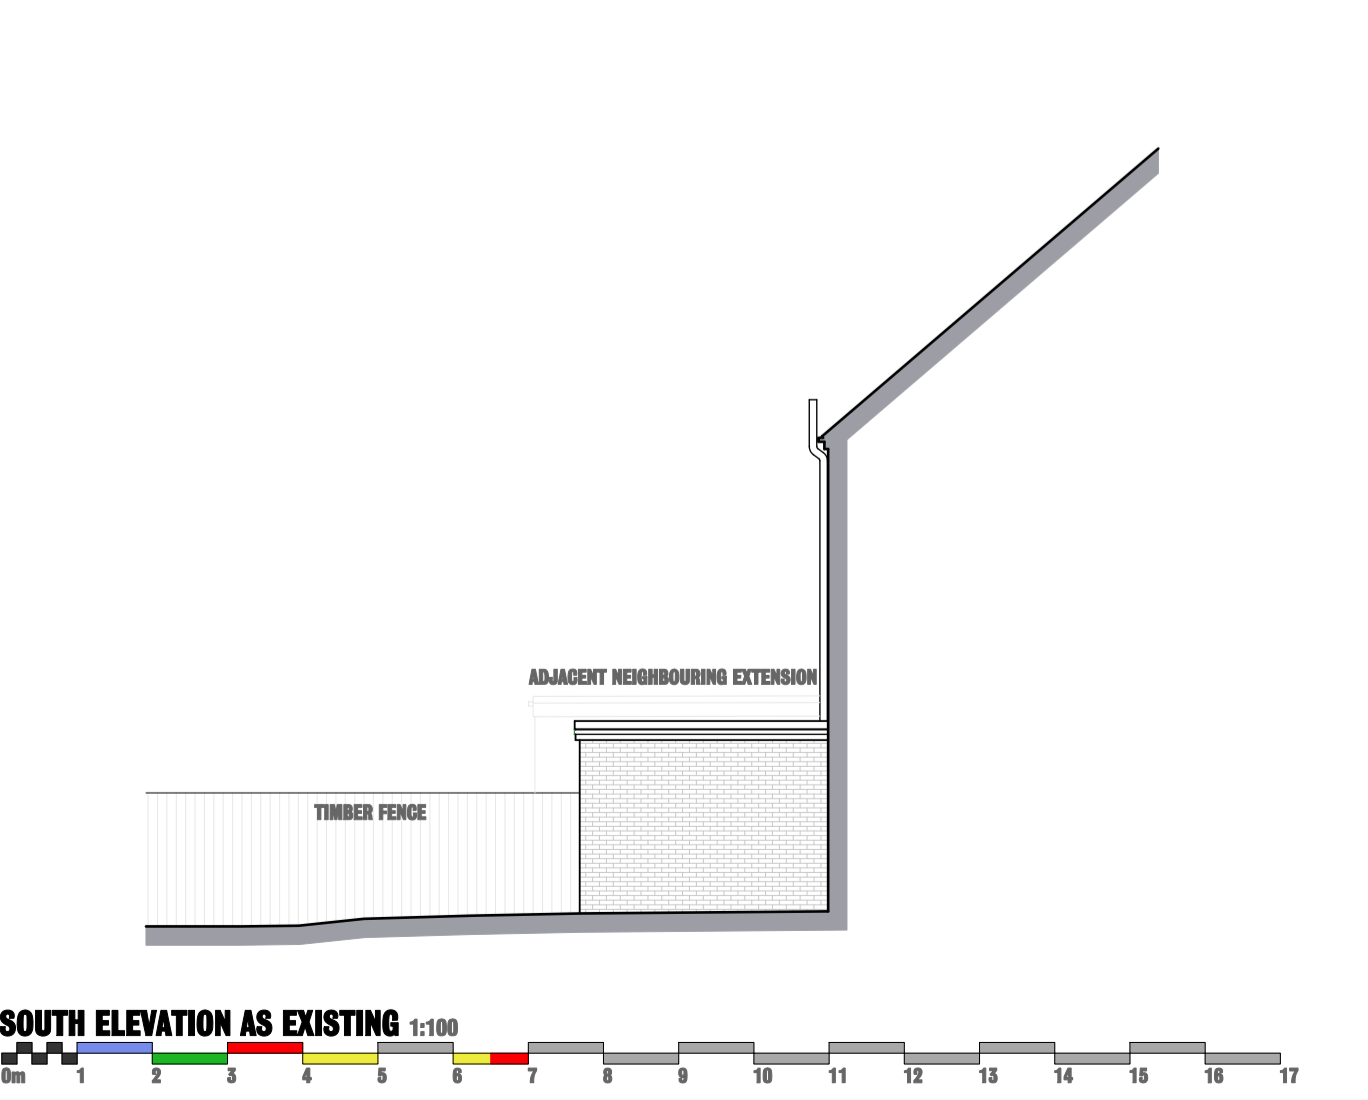

2 UPDATED FOLLOWING COMMENTS FROM THE L.A. 01/11/23
1 INITIAL ISSUE 08/09/23

DMU DESIGNS
ARCHITECTURAL SERVICES LTD

PLANNING APPLICATION
BUILDING REGULATIONS
BUILDING CONTROL PERMITS
WINDOW GLAZING
FOUNDATION / FACTOR BONDING
OTHER PLANNING

MAIL: @DMUDESIGNS.CO.UK
WWW: DMUDESIGNS.CO.UK
TEL: 7947 15719

CLIENT
CHRIS HEMREY

STATUS
HOUSEHOLDER PLANNING APPLICATION

DRAWING NUMBER	PROPERTY TITLE
2962-001	PROPERTY AS EXISTING
DRAWING REVISION	DATE
2	SEPTEMBER 2023
SCALE	PAPER SIZE
AS SHOWN	A1
	DRAWN BY
	PTM

PROPERTY
**22 THE PROMENADE,
WITHERNSEA,
EAST RIDING OF YORKSHIRE, HU19 2DP**

DO NOT SCALE FROM THIS DRAWING, ANY DIMENSIONS TO BE REPORTED NUMERICALLY.
THIS DRAWING IS A LIMITED COMPANY REGISTERED IN ENGLAND AND WALES. REGISTERED NUMBER: 119977