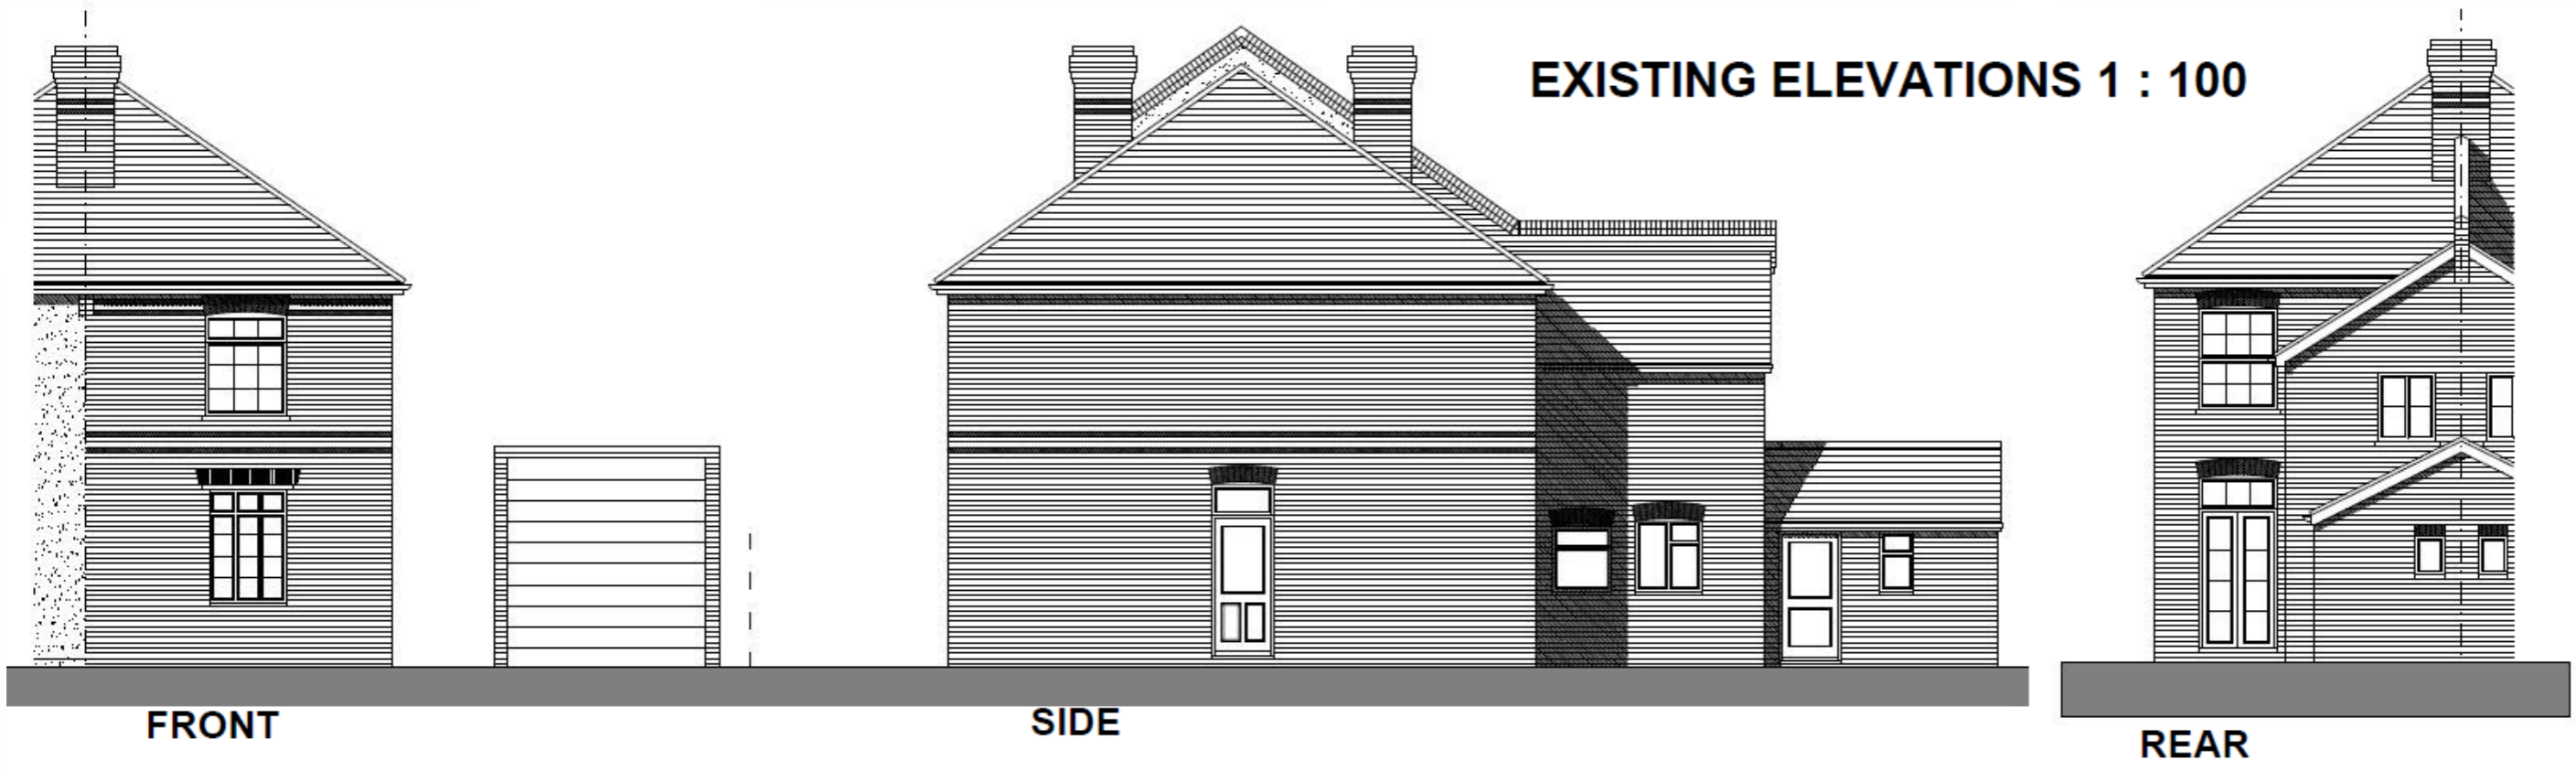

EXISTING ELEVATIONS 1 : 100

<p>SBS</p> <p>Surrey Building Services Architectural & Building Consultants James Templeman : 07793433353 Email : surreybuildingservices@gmail.com</p>	<p>Client No. No. Revision</p> <p>11255 01 PD A</p>	<p>Address</p> <p>116 Manor Road Guildford Surrey GU2 9NR</p>	<p>Proposal</p> <p>PROPOSED SINGLE STOREY REAR EXTENSION</p>	<p>Scale 1:100 1:50</p>
	<p>Client Name : Mr G Rogers</p>			<p>Paper Size A3</p>