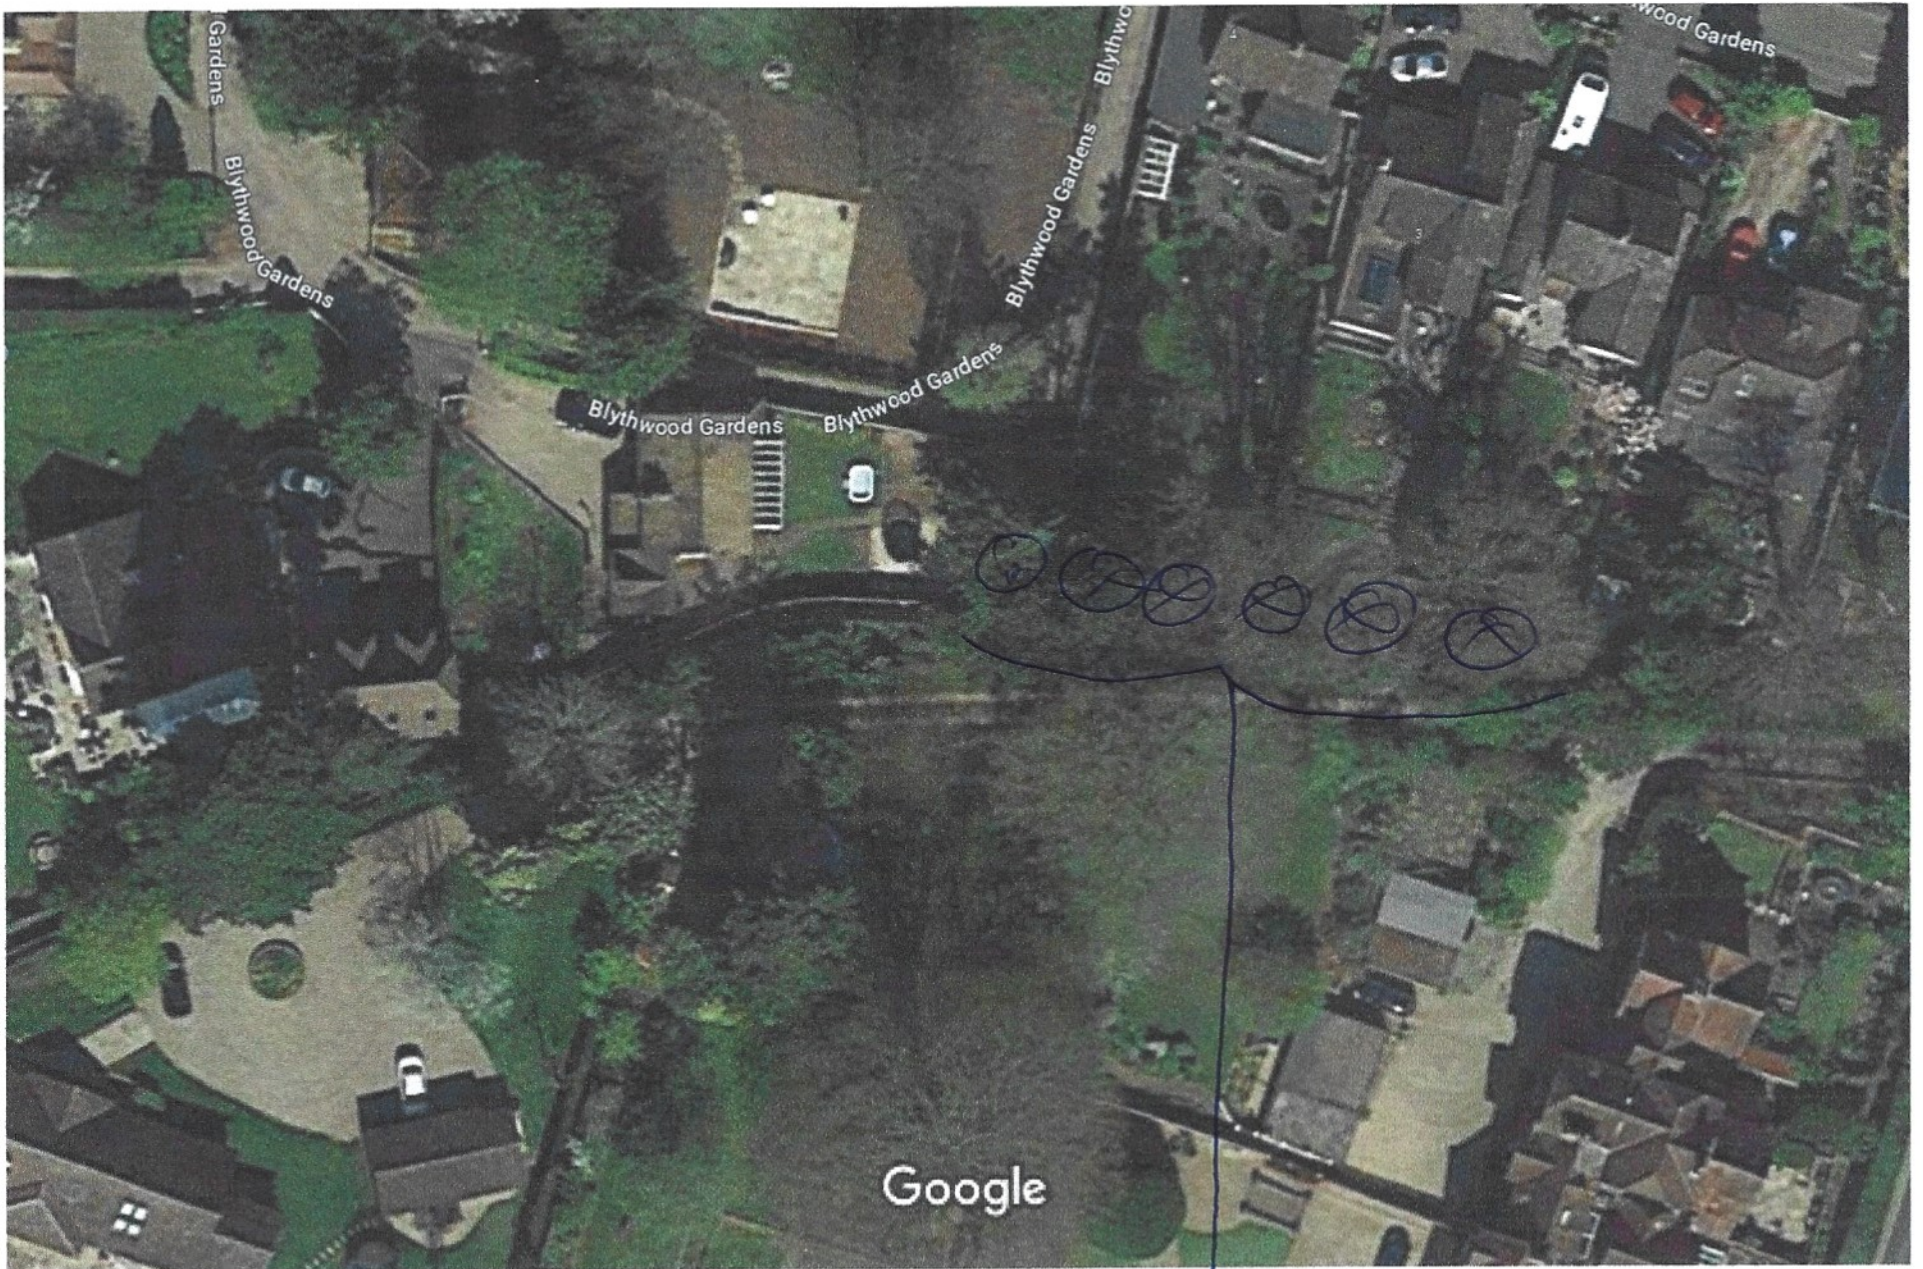

Google Maps CM23 8HE THE LIMES END SILVER STREET STANSTED

Imagery ©2023 Airbus, Infoterra Ltd & Bluesky, The GeoInformation Group, Map data ©2023 10 m

6no. Lime Trees.

We would like to lift crowns to 5m on
6no. Lime Trees along the drive.