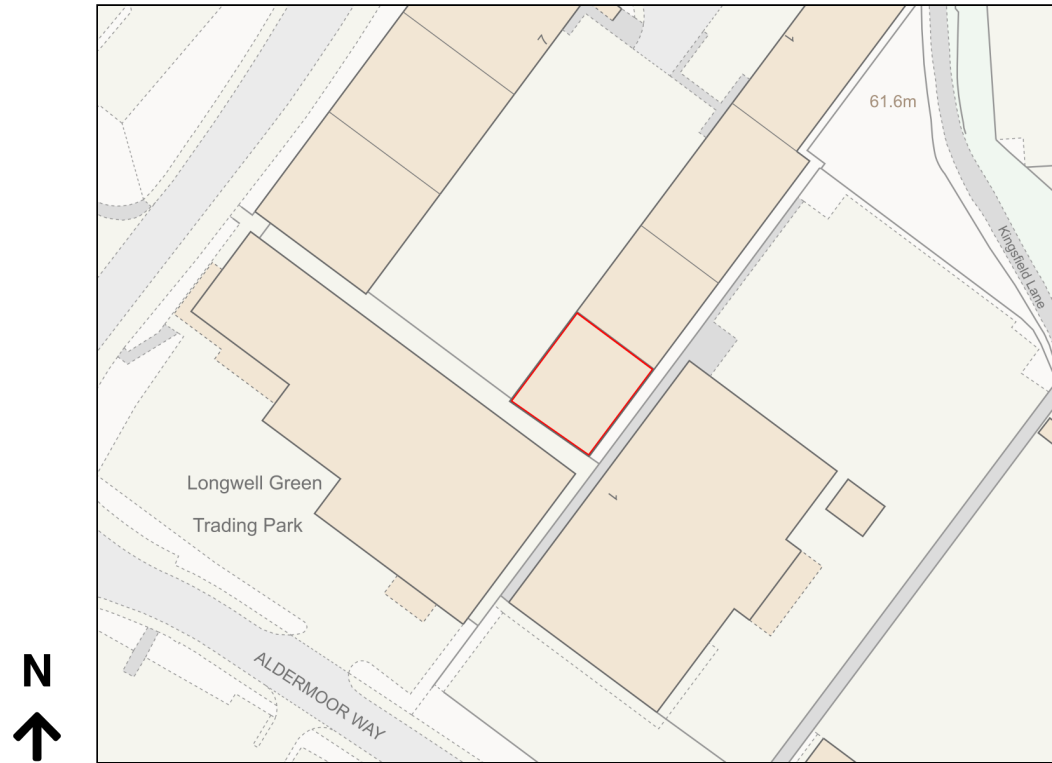

Location Plan

Site Address: Easting: 365396 Northing: 171796

Date Produced: 30-Oct-2023

Scale: 1:1250 @A4

Planning Portal Reference: PP-12565782v1