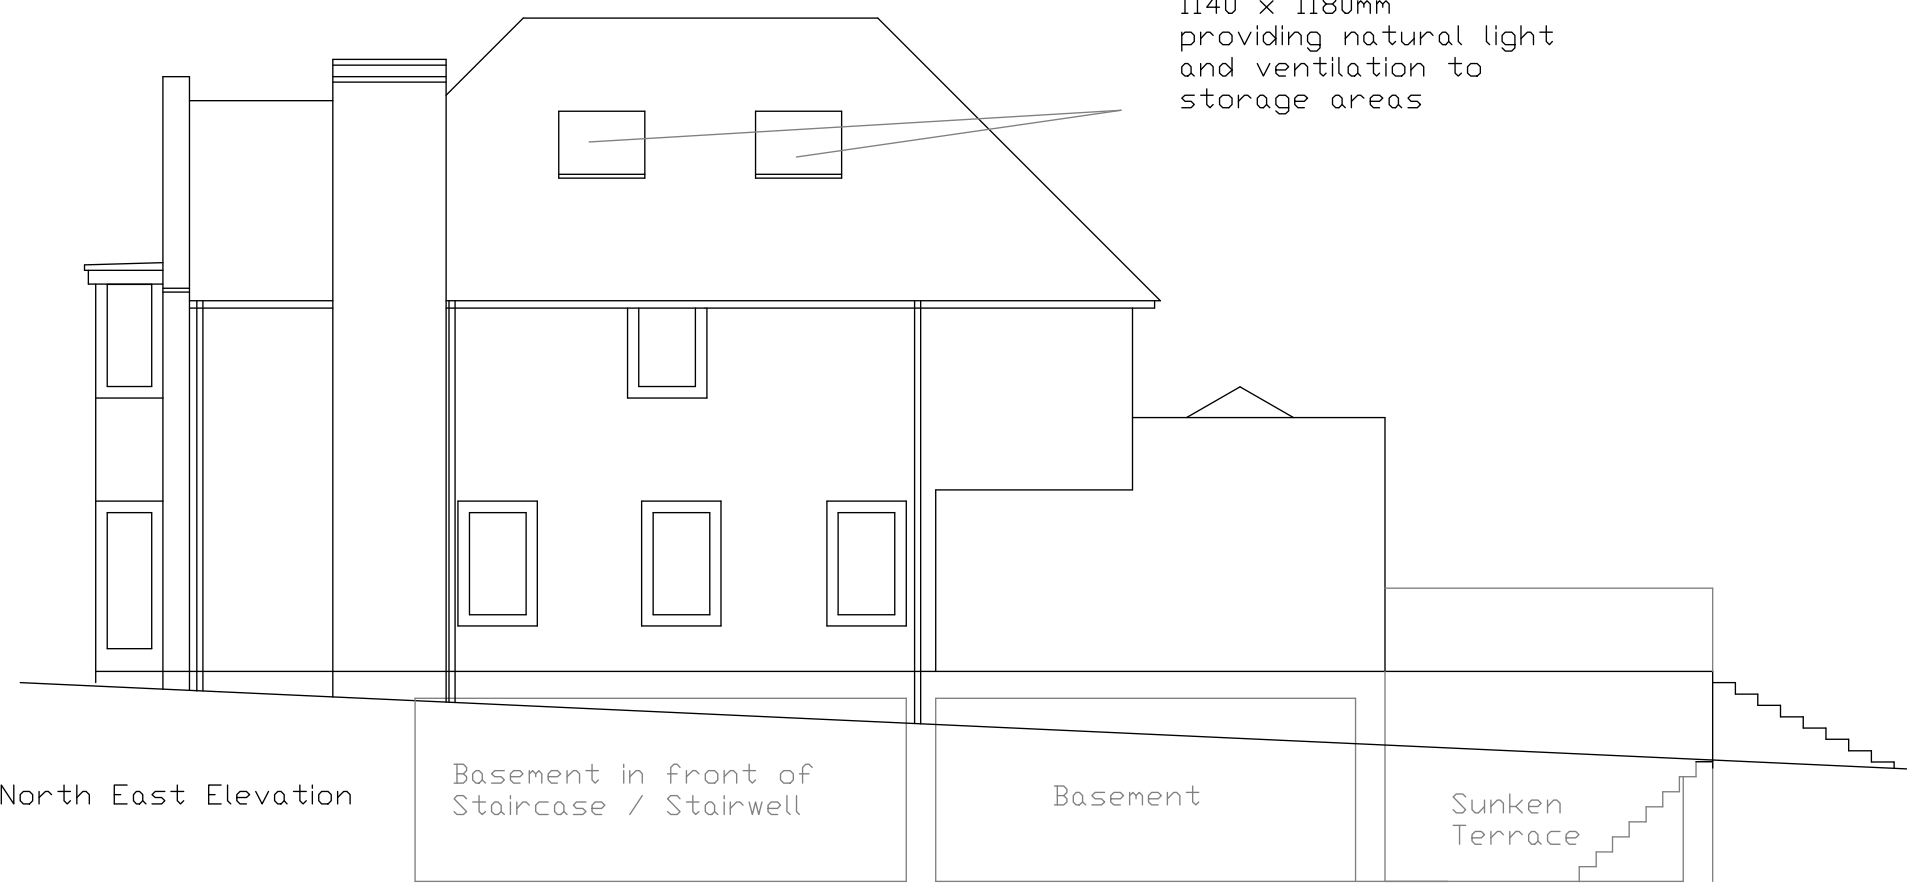

Velux Roof Window
1140 x 1180mm
providing natural light
and ventilation to
landing and stairwell

- Finishes:-
- Slate tile roof covering
 - Render
 - Stone mullion framed windows
 - Black rainwater goods
 - Glass and stainless steel balustrade
 - Stone terrace paving

Velux Roof Window
1140 x 1180mm
providing natural light
and ventilation to
storage areas

Proposed Extension for :-
Mr & Mrs J Bardwell
11 Ladywood Close, Loudwater,
Rickmansworth Herts WD3 4AY

Title :-
Proposed NW and NE Elevations