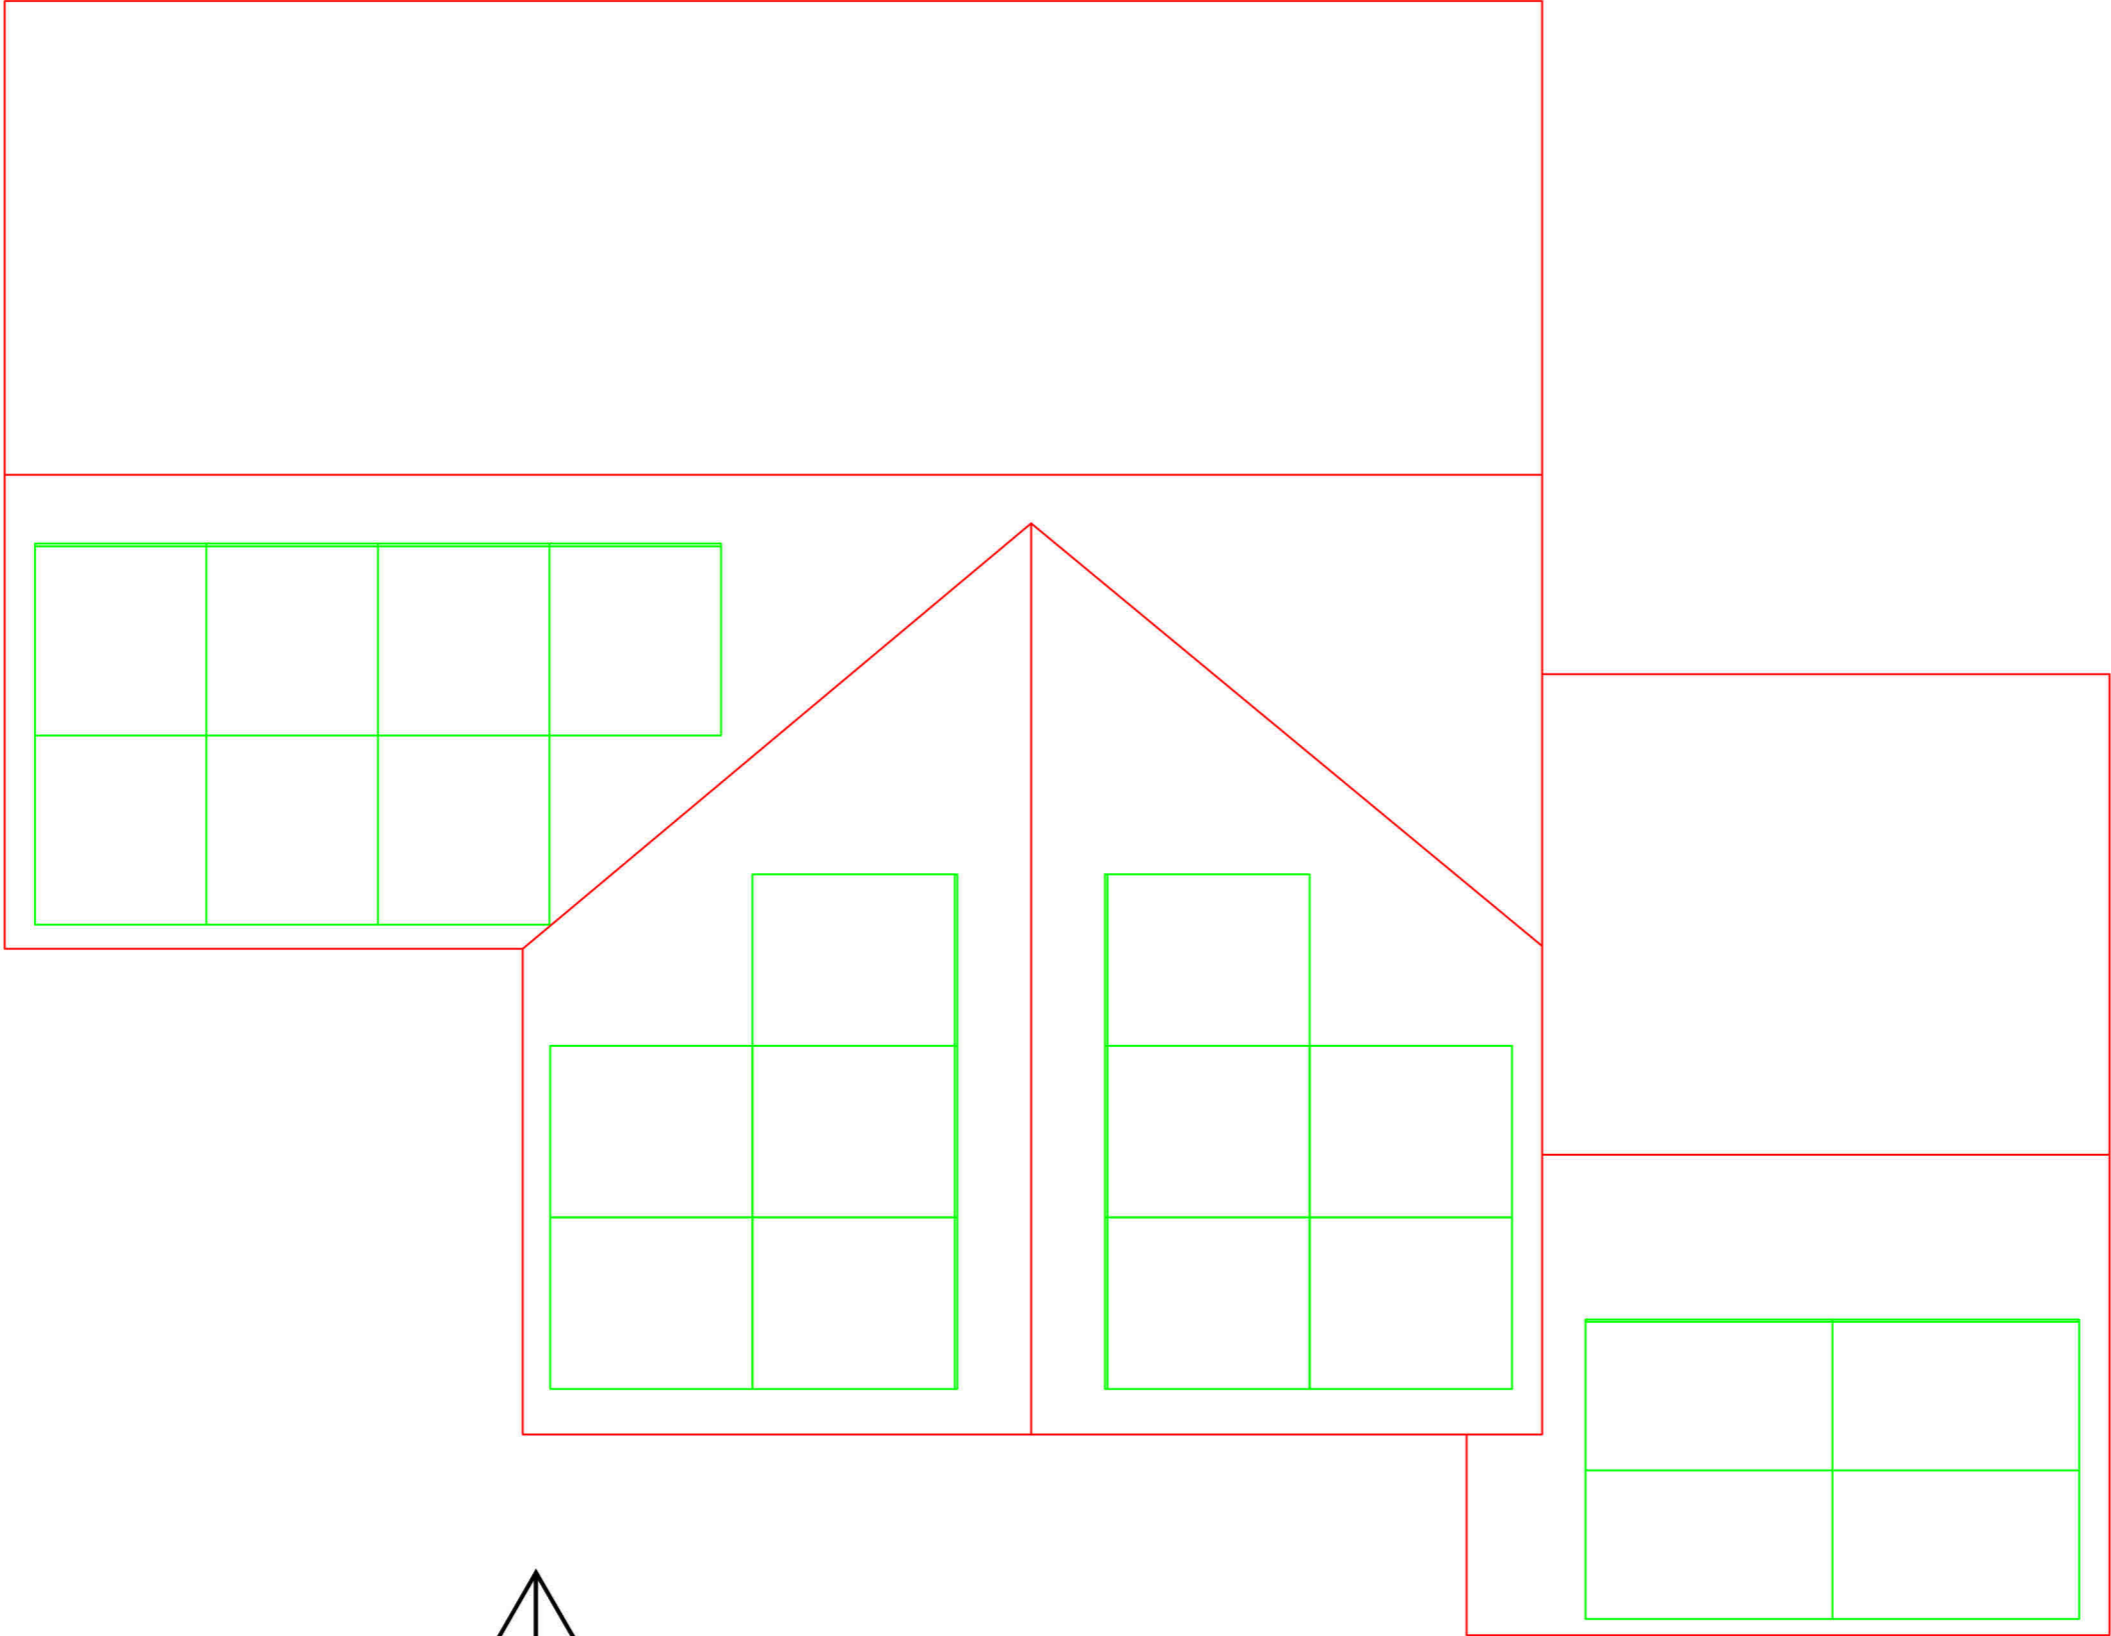

EAST →

← WEST

↑  
NORTH

ISSUE No	MODIFICATION			DRAWN	CHK'D	APP'D	DATE
DRAWN	KV	TITLE ROOF PLAN-COMBINED OPTION 3		120 HIGH STREET COLLINGHAM NOTTINGHAMSHIRE NG23 7NH [REDACTED]			
CHECKED							
APPROVED							
SCALE	1:50						
DO NOT SCALE		DATE 18/10/23	DRAWING NUMBER	REV	DOCUMENT STATUS		
		A3	DRAWING-032	1	PLANNING		