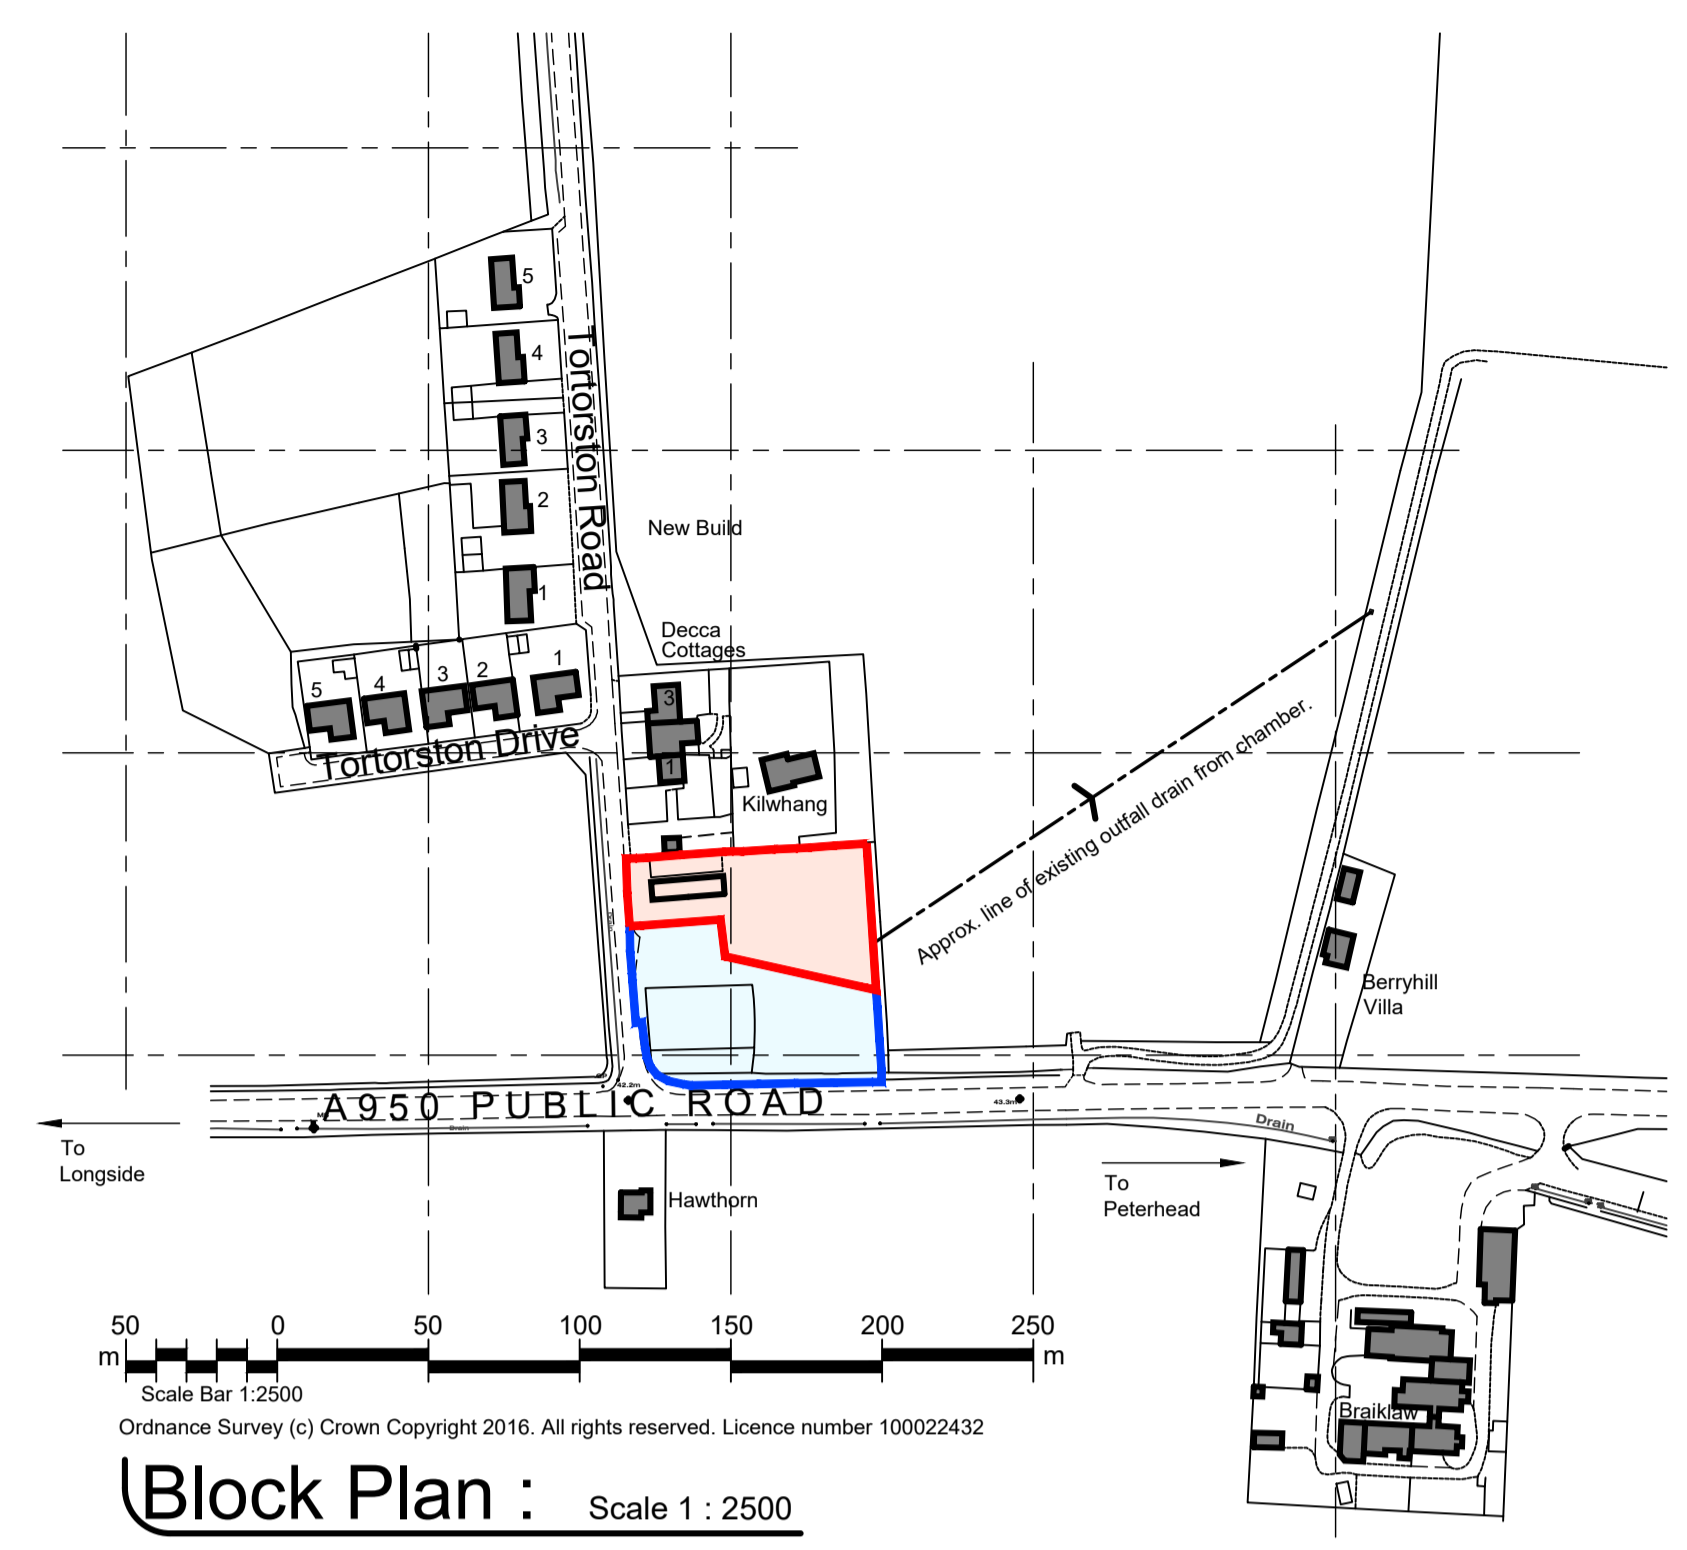

**Site Layout Plan :** Scale 1 : 250

Decca Cottages, Tortonston Road, Blackhills, Peterhead		Proposed new dwelling house	
©			
<b>Title</b> Existing - Site and Location Plans			
Date	Job No	Sheet	Drawn By
30/03/23	22086-E1	A1	Steven Morris
No	Date	Description	
1 The Square, Mintlaw, Peterhead, Aberdeenshire AB42 5EH Tel : 01771 622296 E-mail : info@baxterdesigncompany.co.uk			