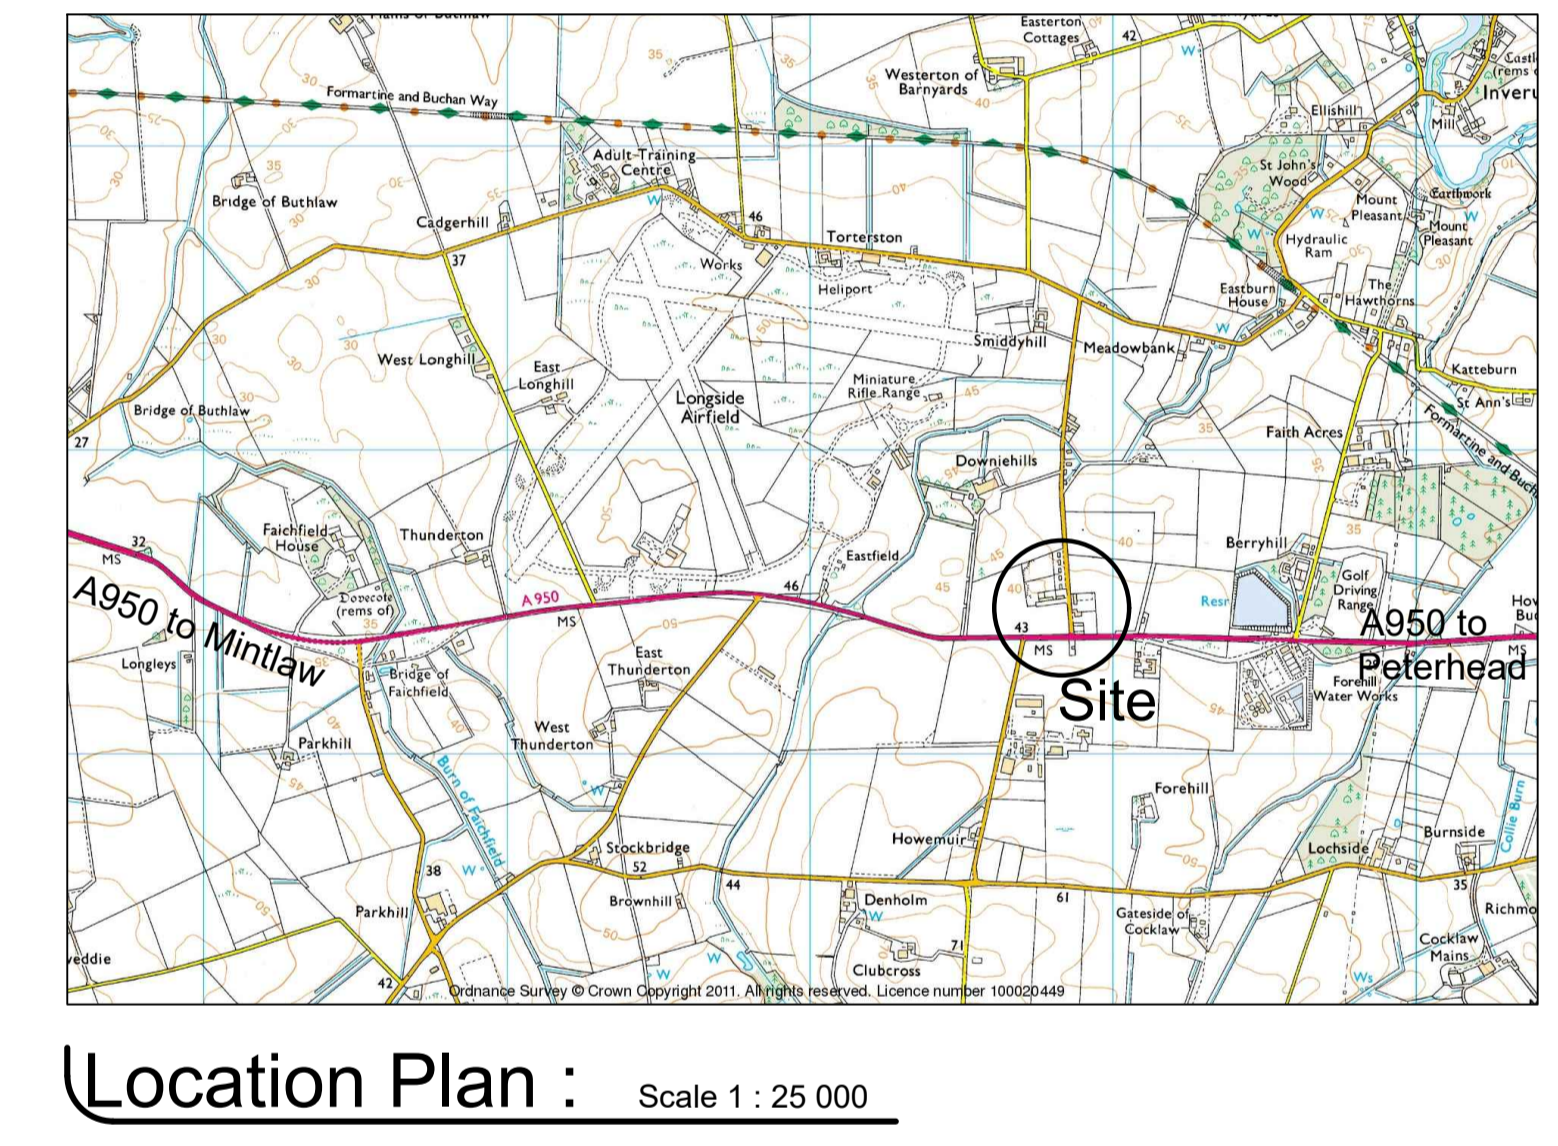

**Site Layout Plan :** Scale 1 : 250

Decca Cottages, Tortonston Road, Blackhills, Peterhead		Proposed new dwelling house	
©			
<b>Title</b> Existing - Site and Location Plans			
Date	Job No	Sheet	Drawn By
30/03/23	22086-E1	A1	Steven Morris
No	Date	Description	
1 The Square, Mintlaw, Peterhead, Aberdeenshire AB42 5EH Tel : 01771 622296 E-mail : info@baxterdesigncompany.co.uk			