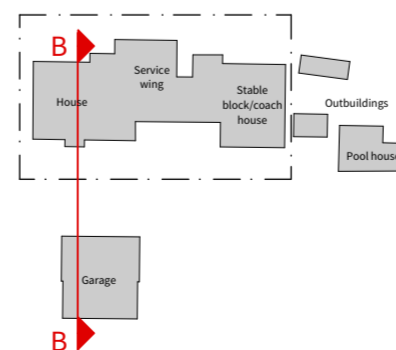

SECTION D

1:100@A2

<small>revisions</small> HUDSONArchitects <small>+44 (0)1463 766 220 www.hudsonarchitects.co.uk info@hudsonarchitects.co.uk</small>	<small>job</small> Fern House Reepham	PL-302 <small>job code</small>
	<small>address</small> EYNSFORD HOUSE NR10 4LA	
	<small>status</small> AS PROPOSED <small>title</small> SECTION D	<small>revision</small>
	<small>scale</small> 1:100@A2	<small>Do not scale off dimensions. Check all dimensions on site and report any discrepancies immediately. This drawing is copyright.</small>