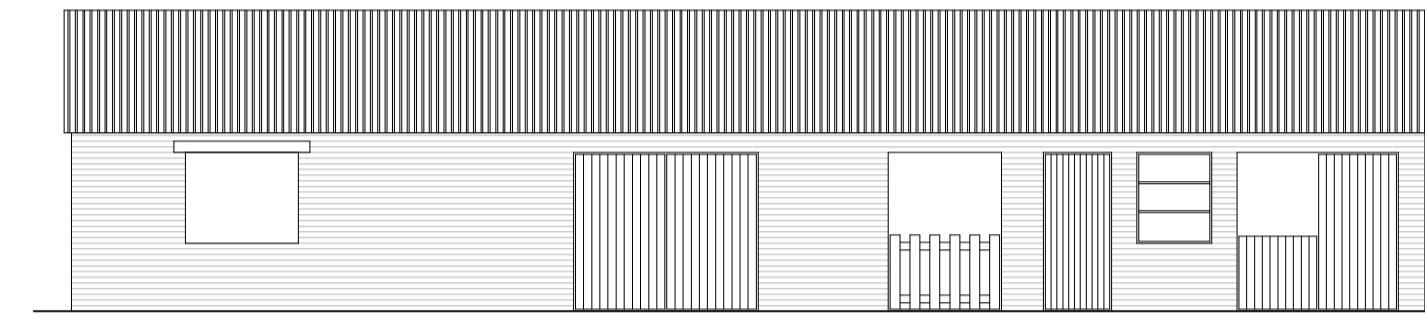

Existing West Elevation
(Scale 1:100)

Existing South Elevation
(Scale 1:100)

Existing East Elevation
(Scale 1:100)

Existing North Elevation
(Scale 1:100)

Existing Floor Plan
(Scale 1:100)

Revision	Date	Revision Details
Rev. A	-	-
Rev. B	-	-
Rev. C	-	-
Rev. D	-	-
Rev. E	-	-
Rev. F	-	-
Rev. G	-	-
Rev. H	-	-
Rev. I	-	-
Rev. J	-	-

Client
Bimbo Farm

STATUS:

Drawn: IB

© Copyright

Existing Plans

Scale: 1:100	Date: 15.10.23	Rev /
Drawing Number: 400-2023-001		