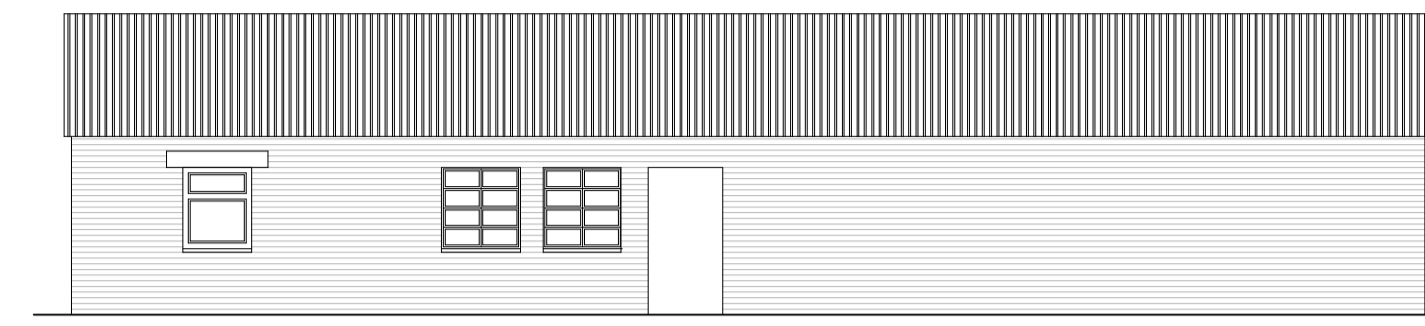

Existing West Elevation
(Scale 1:100)

Existing South Elevation
(Scale 1:100)

Existing East Elevation
(Scale 1:100)

Existing North Elevation
(Scale 1:100)

Existing Floor Plan
(Scale 1:100)

Revision	Date	Revision Details
Rev. A	-	-
Rev. B	-	-
Rev. C	-	-
Rev. D	-	-
Rev. E	-	-
Rev. F	-	-
Rev. G	-	-
Rev. H	-	-
Rev. I	-	-
Rev. J	-	-

Client
Bimbo Farm

STATUS:

Drawn: IB

© Copyright

Existing Plans

Scale: 1:100	Date: 15.10.23	Rev /
Drawing Number: 400-2023-001		