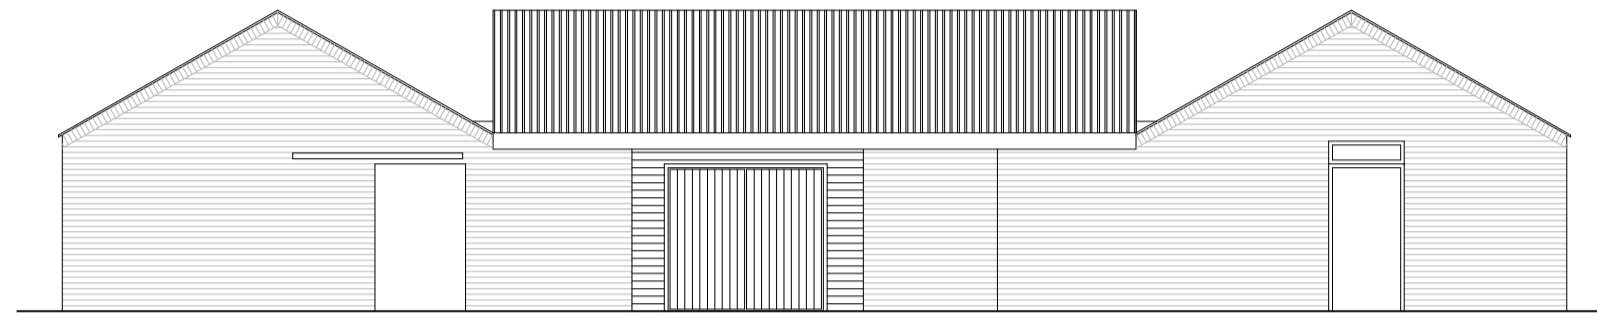

Existing West Elevation
(Scale 1:100)

Existing South Elevation
(Scale 1:100)

Existing East Elevation
(Scale 1:100)

Existing North Elevation
(Scale 1:100)

Existing Floor Plan
(Scale 1:100)

Revision	Date	Revision Details
Rev. A	-	-
Rev. B	-	-
Rev. C	-	-
Rev. D	-	-
Rev. E	-	-
Rev. F	-	-
Rev. G	-	-
Rev. H	-	-
Rev. I	-	-
Rev. J	-	-

Client
Bimbo Farm

STATUS:

Drawn: IB

© Copyright

Existing Plans

Scale: 1:100	Date: 15.10.23	Rev /
Drawing Number: 400-2023-001		