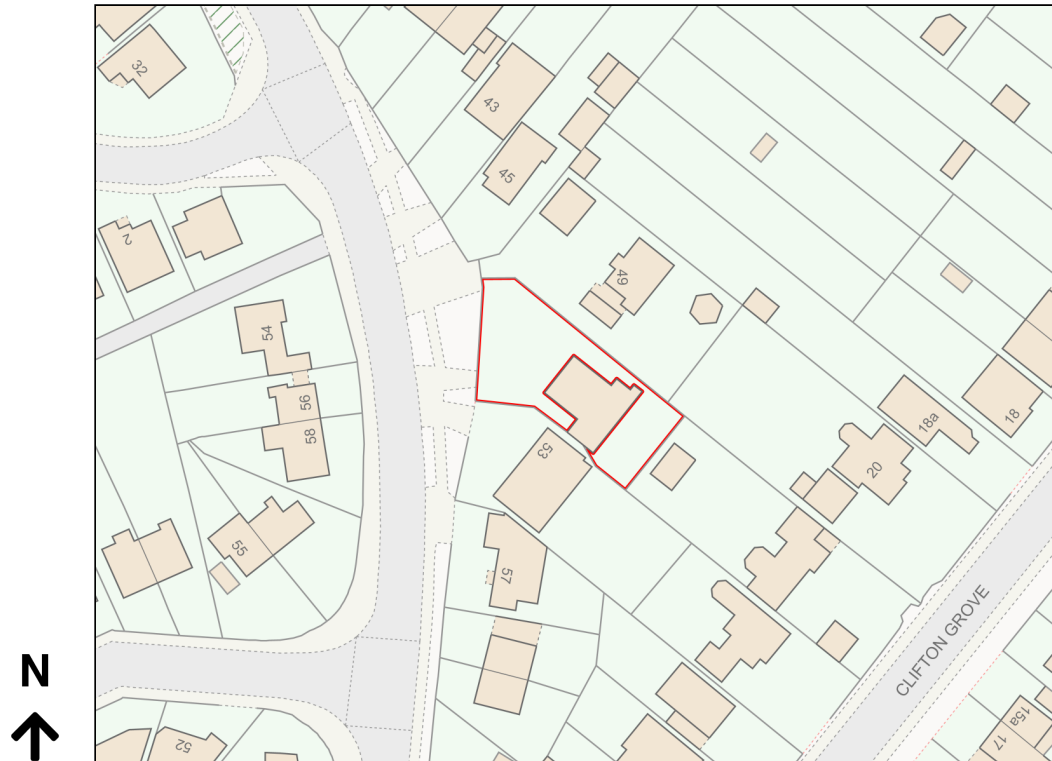

Location Plan

Site Address: 51, Jenny Becketts Lane, Mansfield, NG18 4HP

Date Produced: 24-Oct-2023

Scale: 1:1250 @A4

Planning Portal Reference: PP-12489829v1