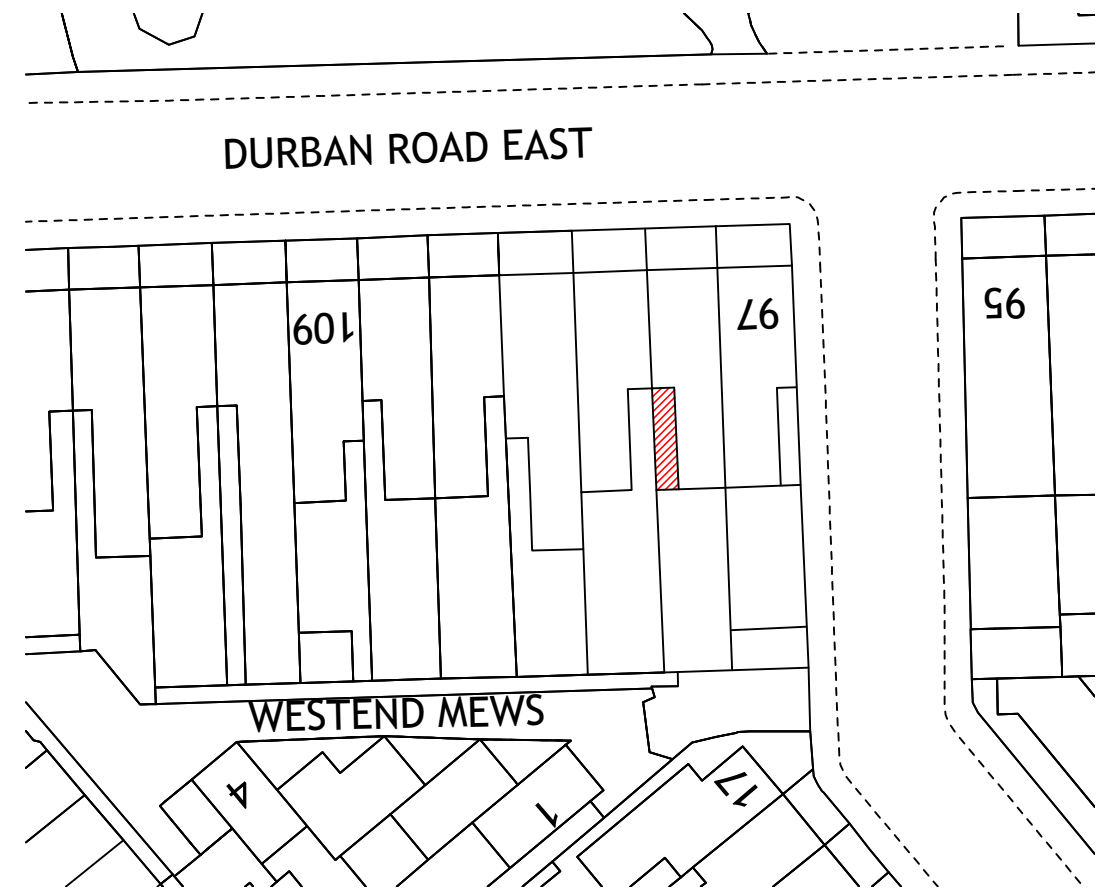

location plan  
scale 1:1250

block plan  
scale 1:500

SCALE 1:1250

SCALE 1:500

**PLAN & BUILD LTD.**

PH: 07816611144

shamshadali@hotmail.co.uk

23 BRACKENDALE GROVE, LUTON, LU3 2LT

ADDRESS: 99 DURBAN RD EAST, WD18 7DT

TITLE: LOCATION AND BLOCK PLAN

PROJECT: SINGLE STOREY REAR EXTENSION

DATE

13/10/2023

DWG NO.

04/04

DRAWN BY

SCALE

**A3**