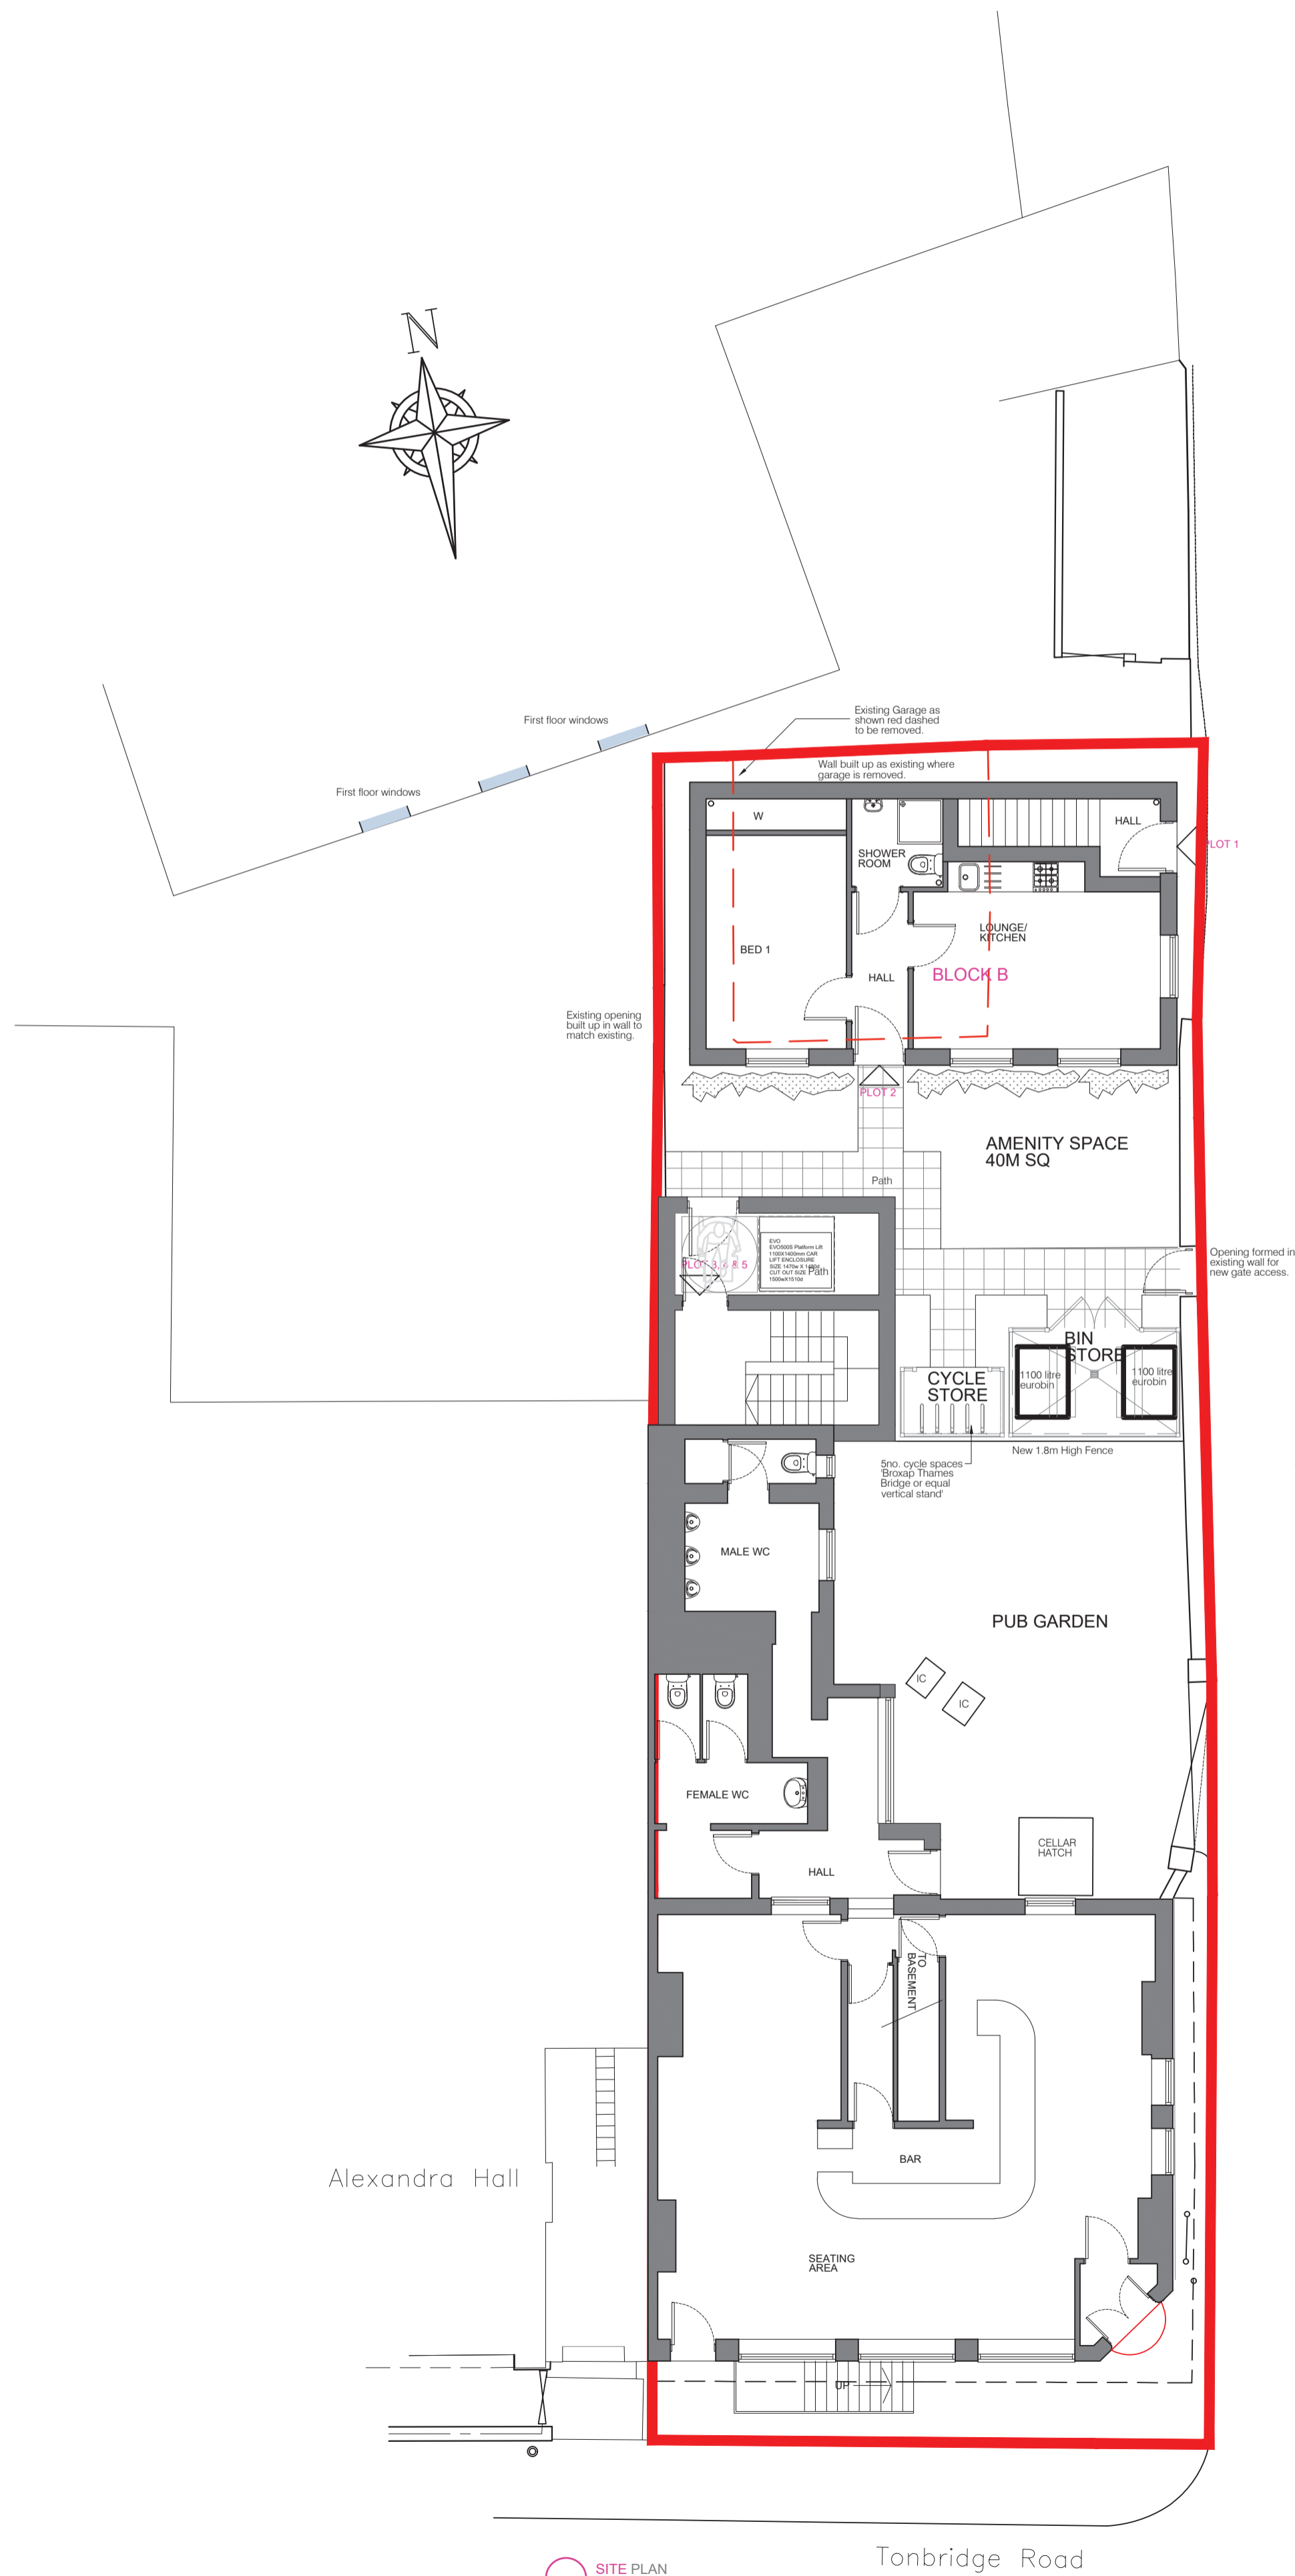

PROPOSED SITE PLAN
AND STREETSCENE

JOB TITLE BOWER INN 66 TONBRIDGE ROAD MAIDSTONE ME16 8SE		DRAWING TITLE PROPOSED SITE PLAN & STREETSCENE	
SCALE 1:100@A1	DRAWING NUMBER BDS-BOW-P03	DATE SEPT 20	REVISION D