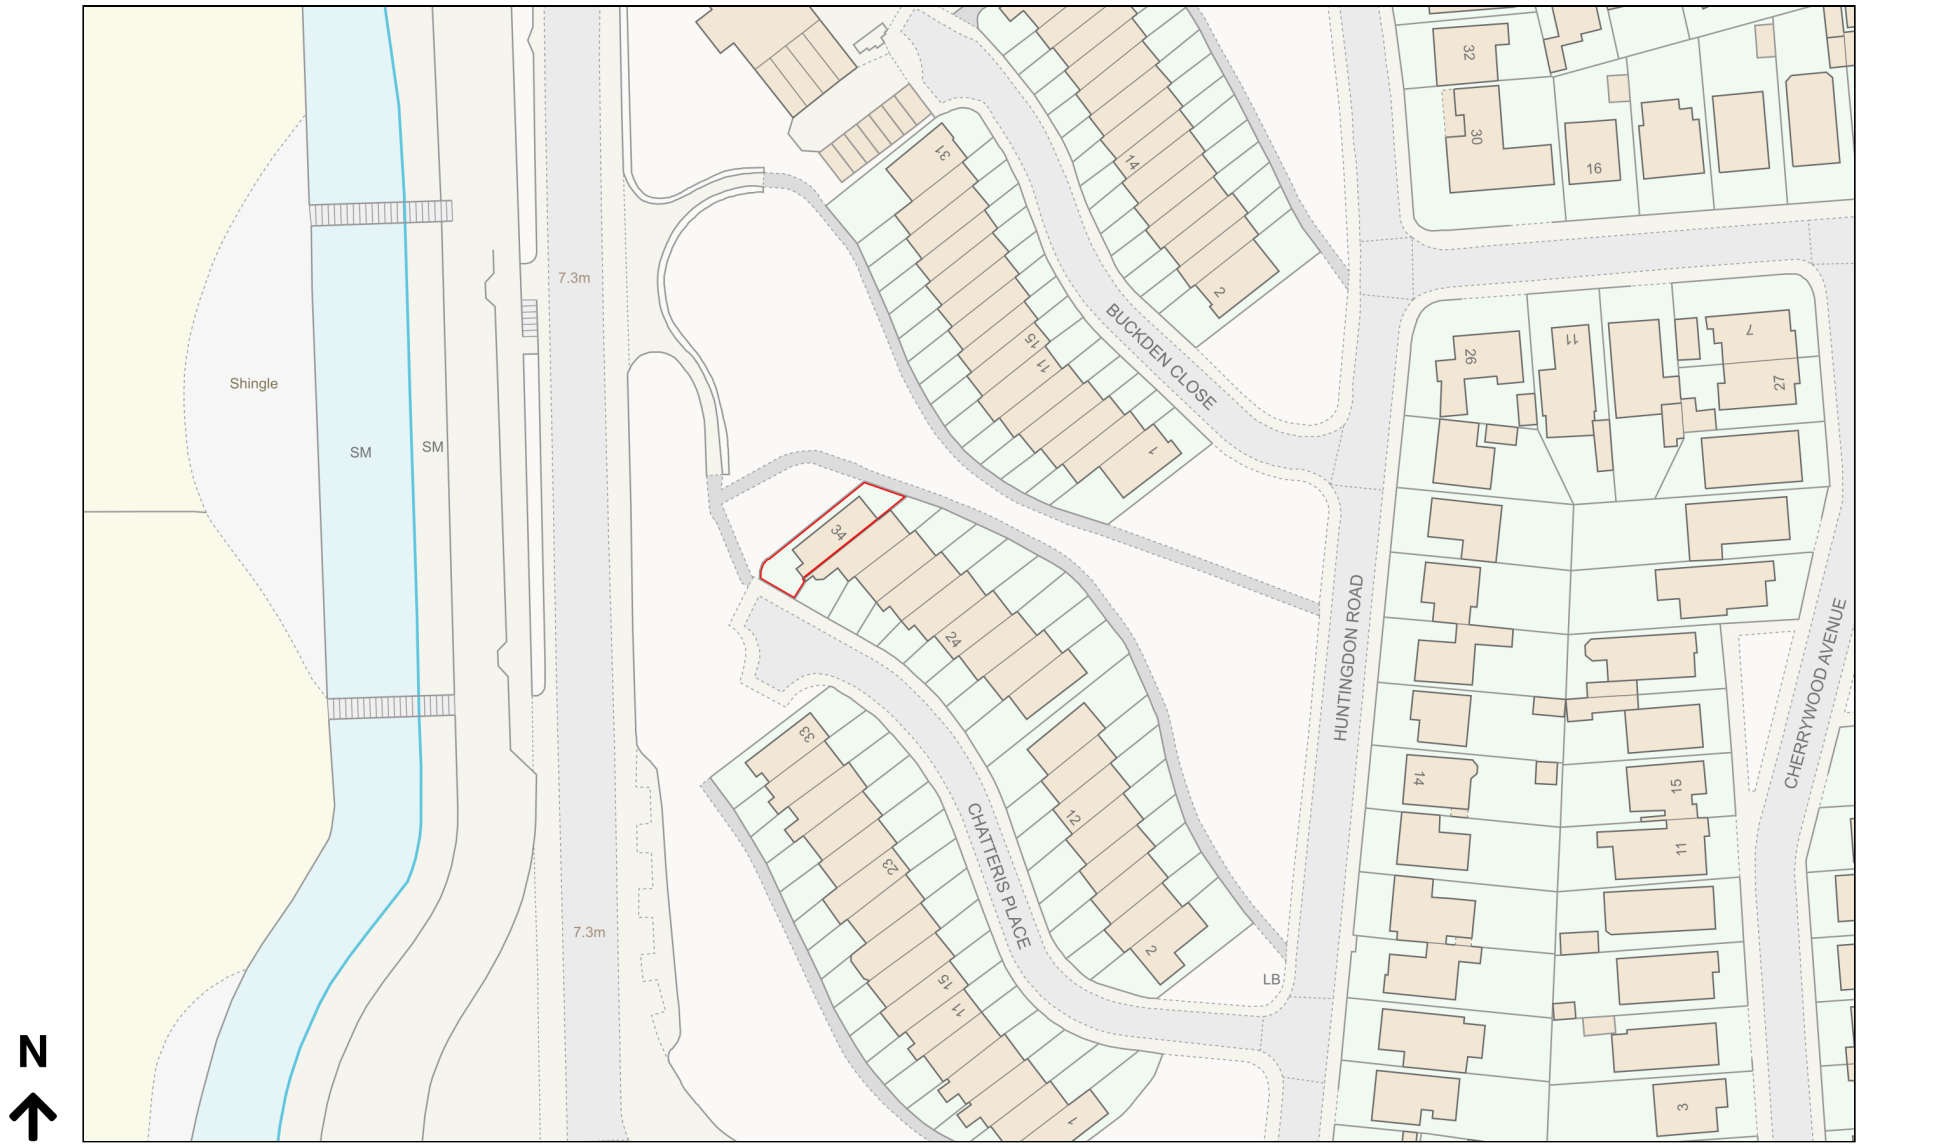

Location Plan

Site Address: 34, Chatteris Place, Blackpool, FY5 1DT

Date Produced: 28-Oct-2023

Scale: 1:1250 @A4

Planning Portal Reference: PP-12549733v1