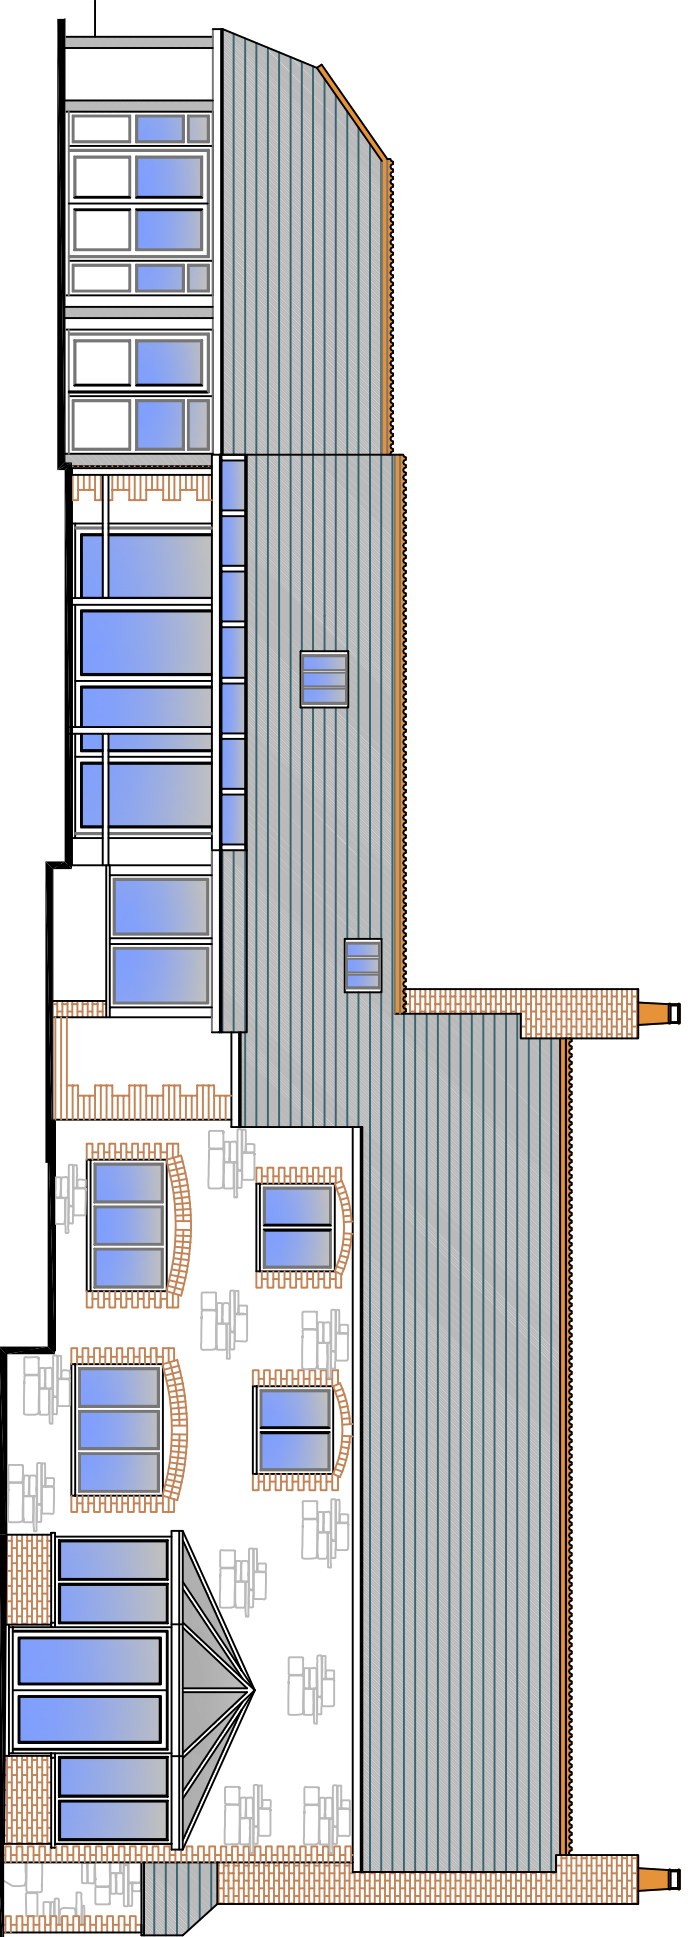

North Facing Elevation - 1:100

East Facing Elevation - 1:100

South Facing Elevation - 1:100

West Facing Elevation - 1:100

Loft Conversion
Yarde Lodge
Luppitt
Nr Honiton
EX14 4TA

Elevation as Existing

Drg. No.: 096 / 003

Date: August 2023

Scale: 1:100 @ A3