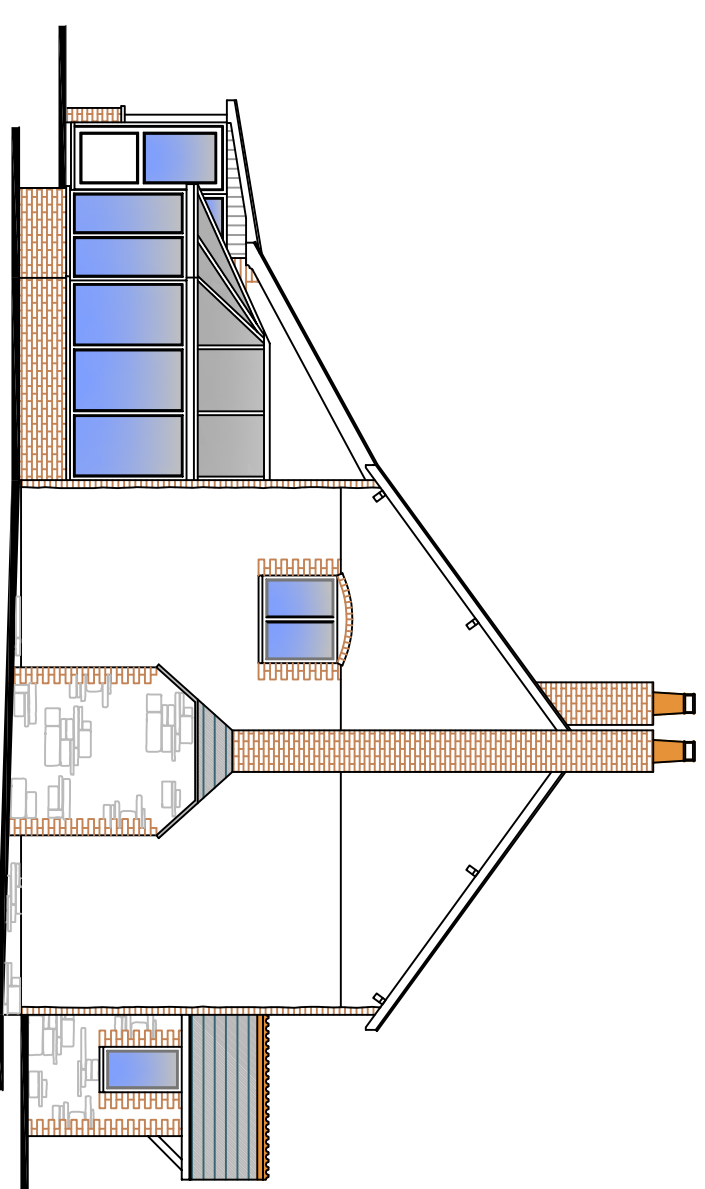

North Facing Elevation - 1:100

East Facing Elevation - 1:100

South Facing Elevation - 1:100

West Facing Elevation - 1:100

Loft Conversion
Yarde Lodge
Luppitt
Nr Honiton
EX14 4TA

Elevation as Existing

Drg. No.: 096 / 003

Date: August 2023

Scale: 1:100 @ A3