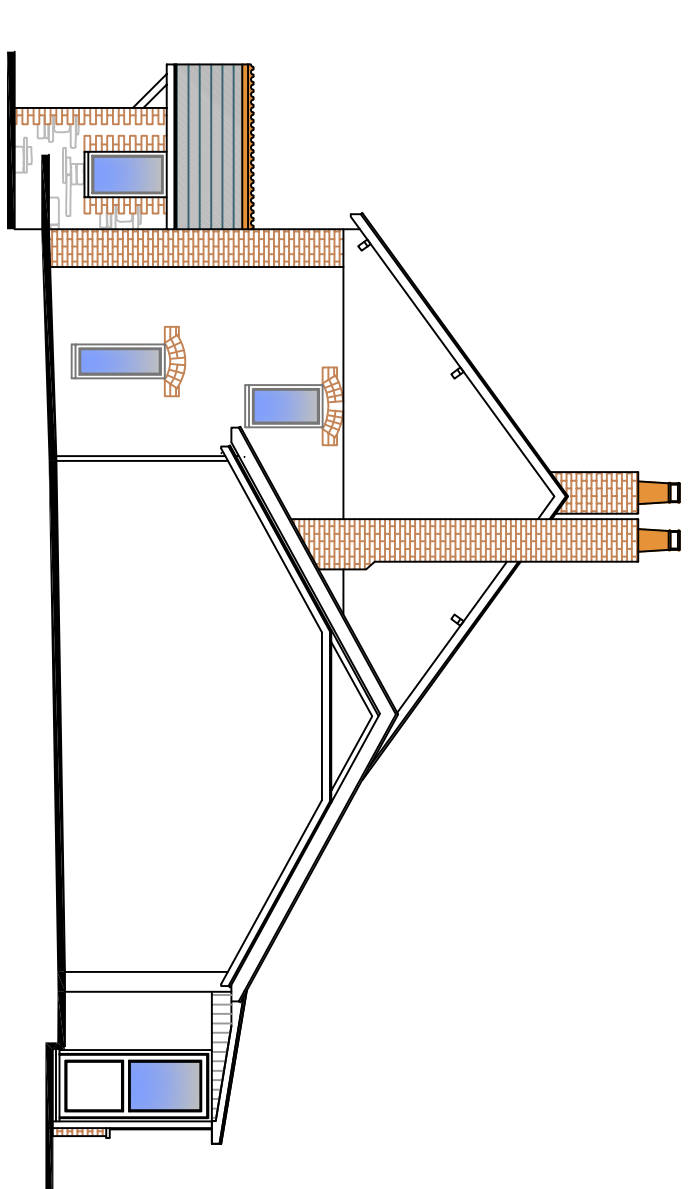

North Facing Elevation - 1:100

East Facing Elevation - 1:100

South Facing Elevation - 1:100

West Facing Elevation - 1:100

Loft Conversion
Yarde Lodge
Luppitt
Nr Honiton
EX14 4TA

Elevation as Existing

Drg. No.: 096 / 003

Date: August 2023

Scale: 1:100 @ A3