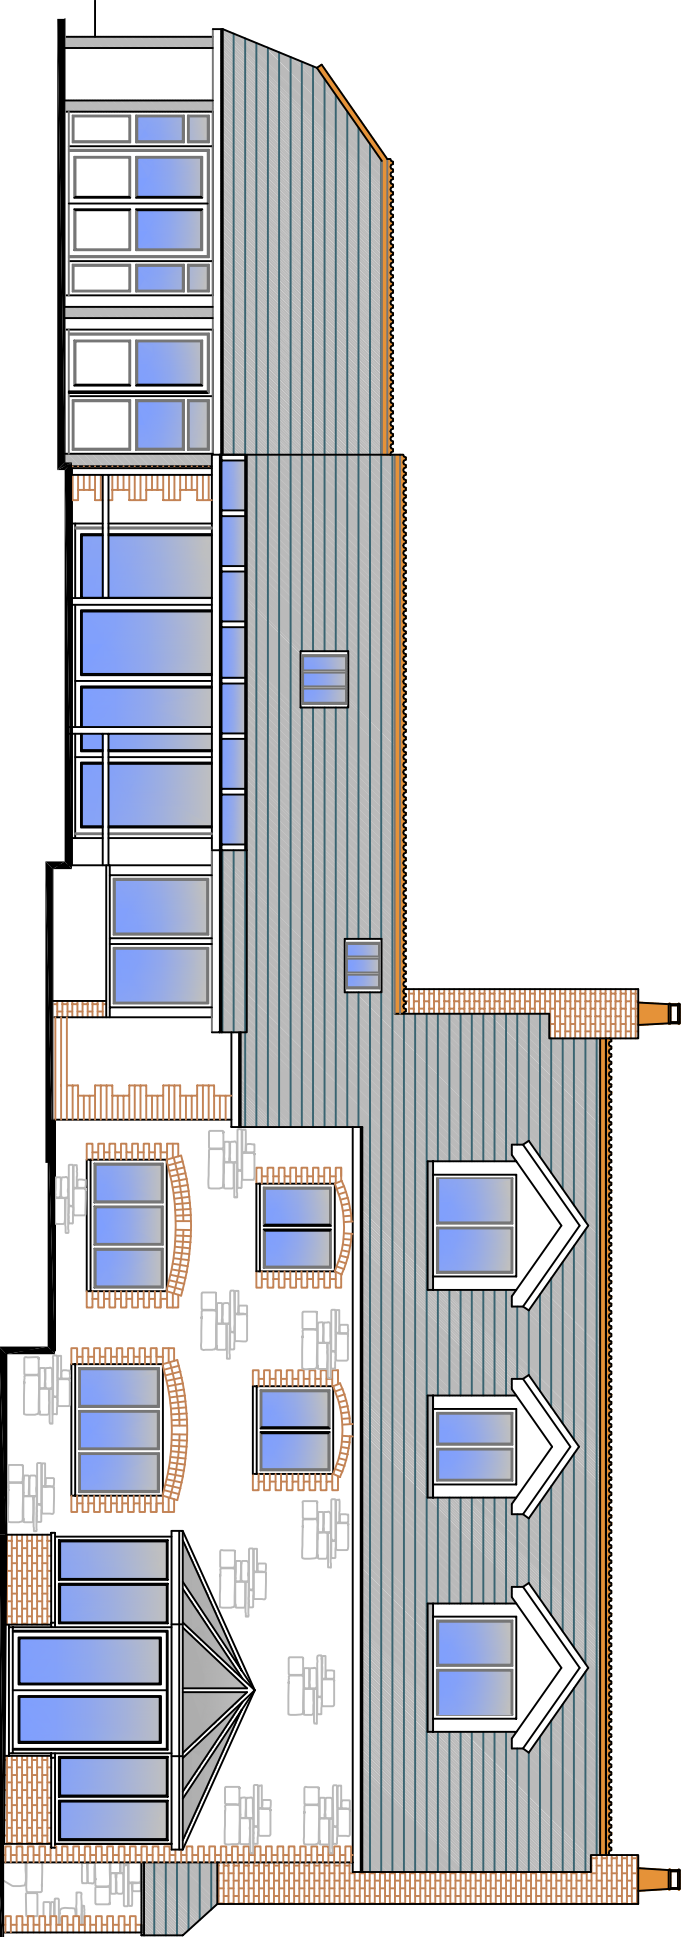

North Facing Elevation - 1:100

East Facing Elevation - 1:100

South Facing Elevation - 1:100

West Facing Elevation - 1:100

Loft Conversion
Yarde Lodge
Luppitt
Nr Honiton
EX14 4TA

Elevation as Proposed