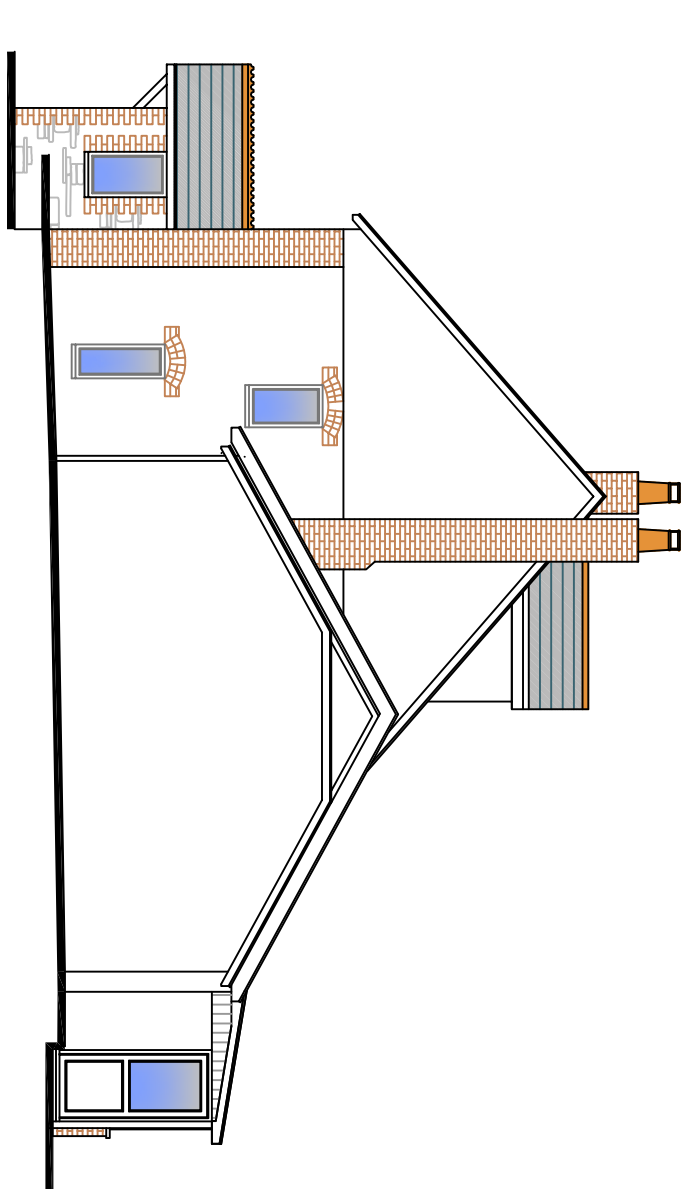

North Facing Elevation - 1:100

East Facing Elevation - 1:100

South Facing Elevation - 1:100

West Facing Elevation - 1:100

Loft Conversion
Yarde Lodge
Luppitt
Nr Honiton
EX14 4TA

Elevation as Proposed