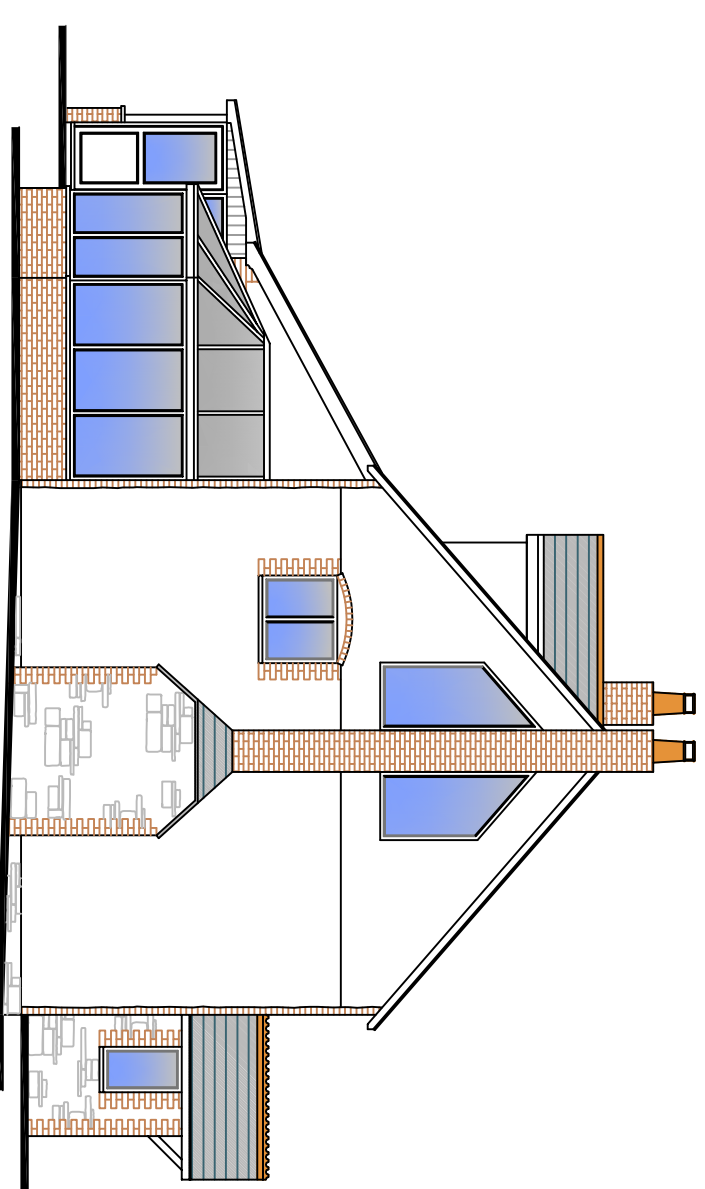

North Facing Elevation - 1:100

East Facing Elevation - 1:100

South Facing Elevation - 1:100

West Facing Elevation - 1:100

Loft Conversion
Yarde Lodge
Luppitt
Nr Honiton
EX14 4TA

Elevation as Proposed