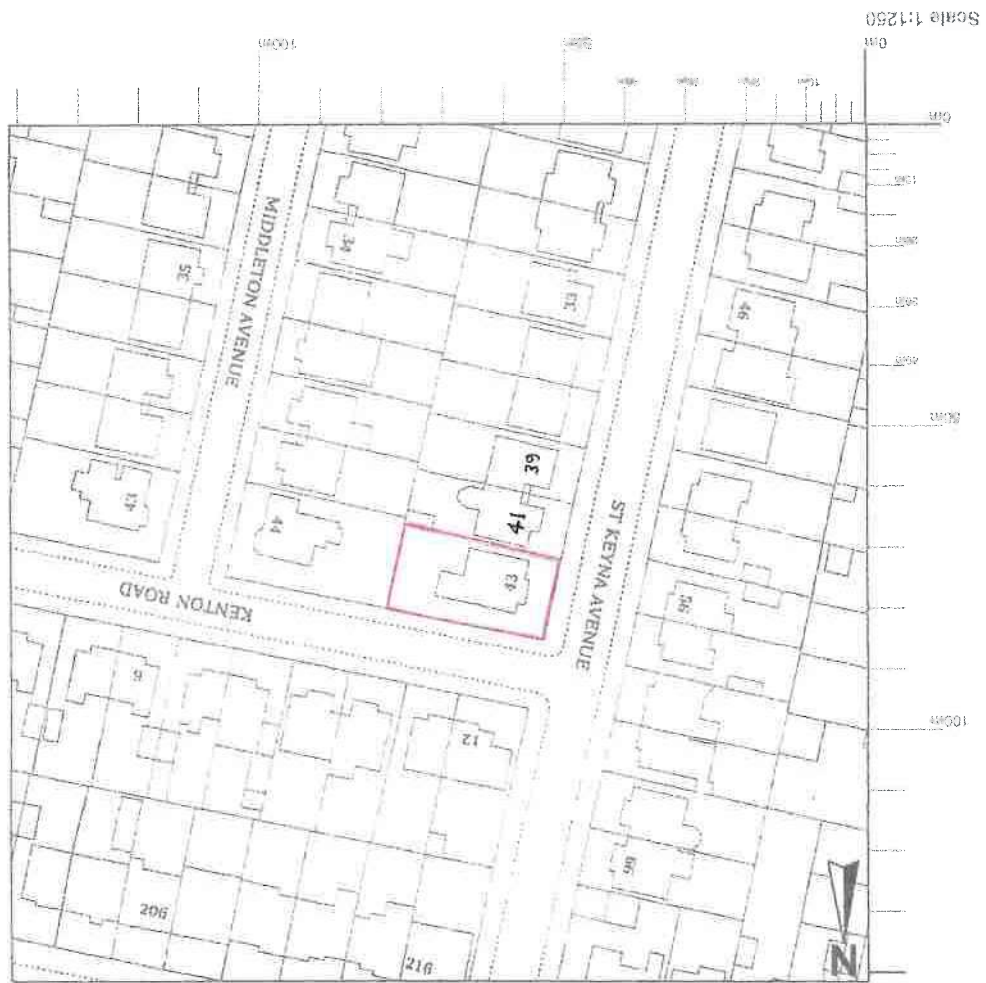

43 St. Keyna Avenue, Hove, BN3 4PN

© Crown copyright and database rights 2023 OS 100054135. Map area bounded by: 526606,105022 526748,105164. Produced on 09 October 2023 from the OS National Geographic Database. Supplied by UKPlanningMaps.com. Unique plan reference: pze/uk/1011552/1364658