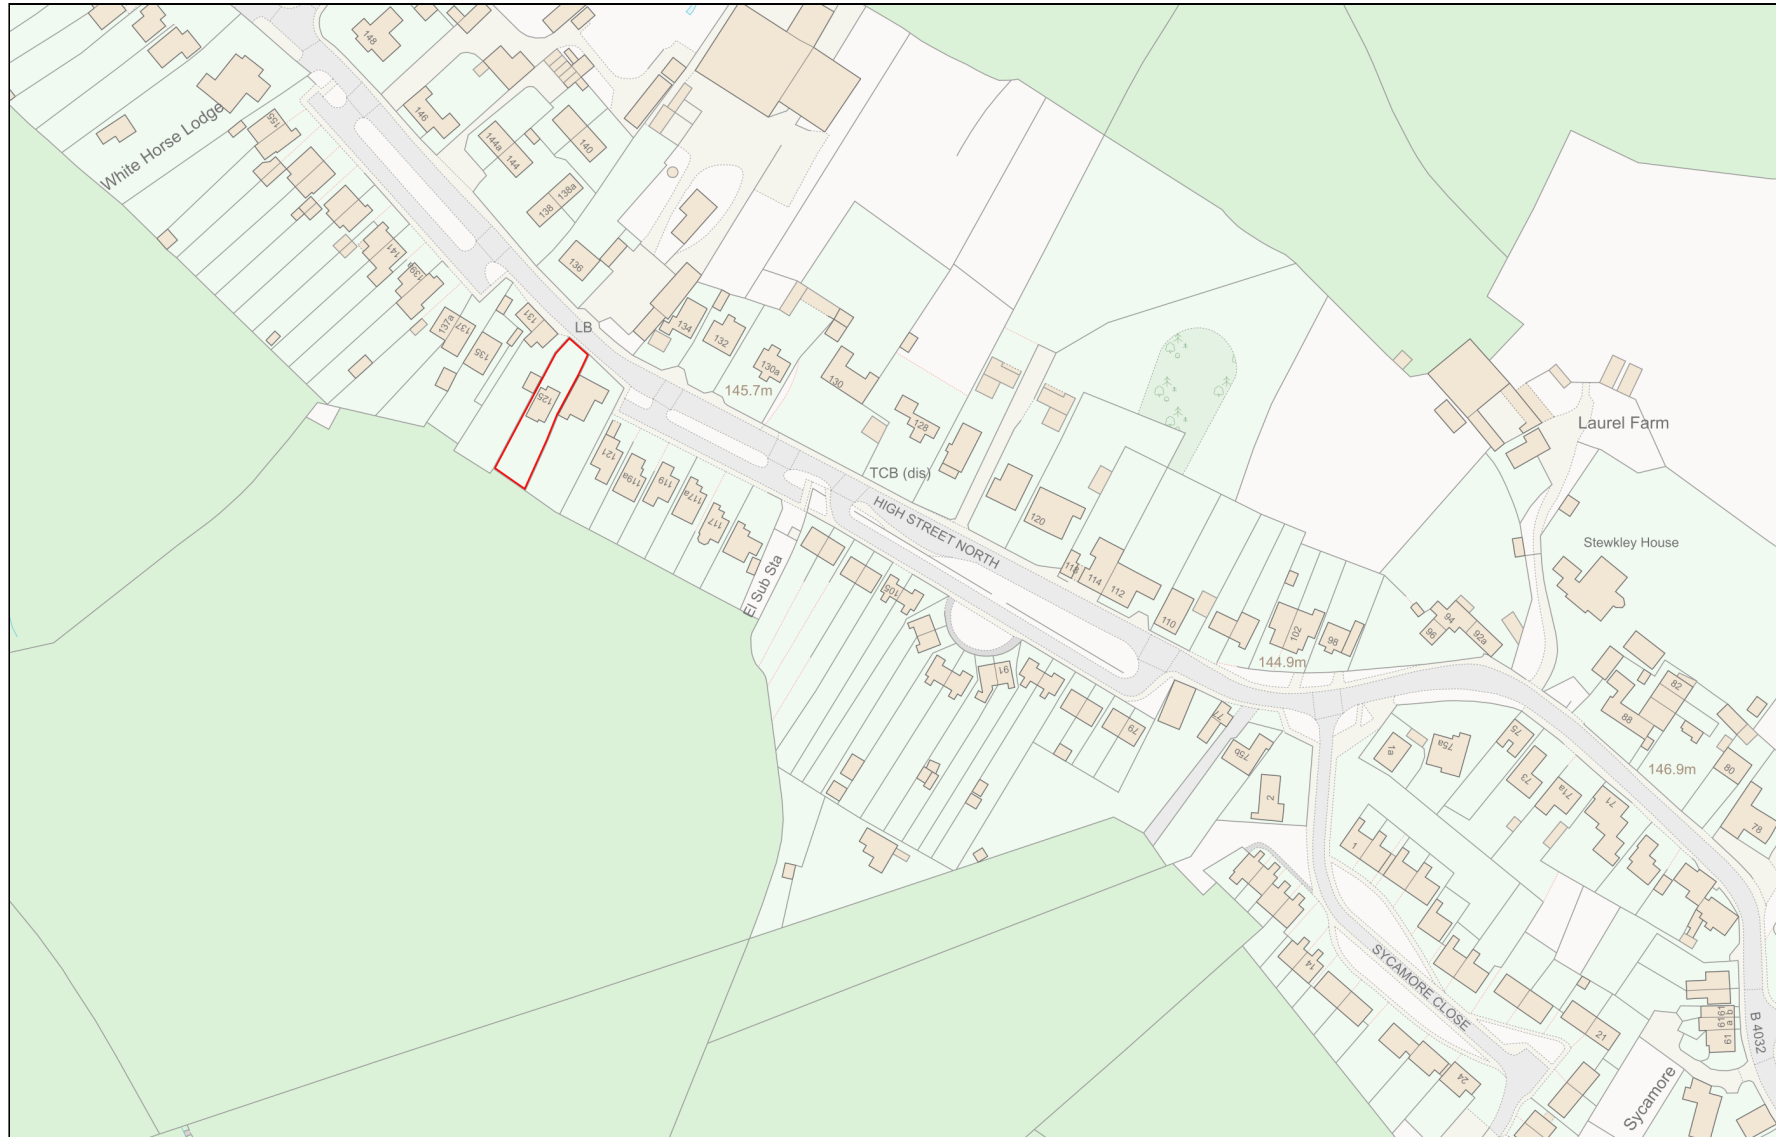

Location Plan

Site Address: 125, High Street North, Stewley, LU7 0EX

Date Produced: 18-Oct-2023

Scale: 1:2500 @A4

Planning Portal Reference: PP-12540880v1