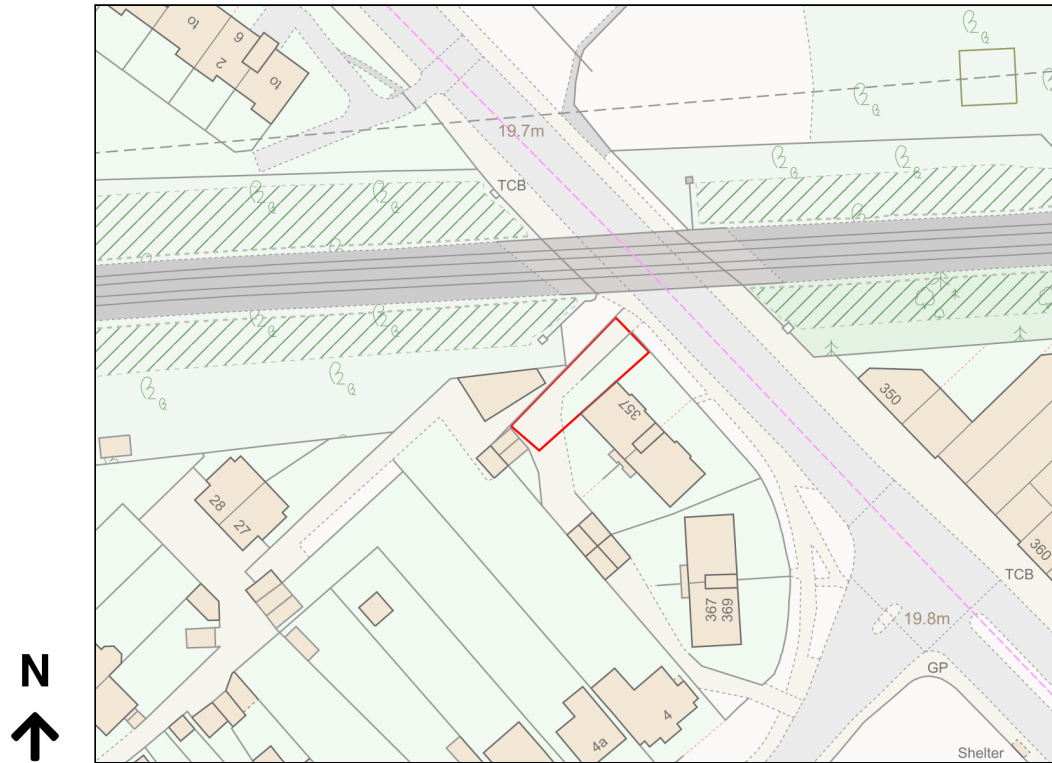

# Location Plan

Site Address: Easting: 521653 Northing: 166593

Date Produced: 06-Jul-2023

Scale: 1:1250 @A4

Planning Portal Reference: PP-12292569v1