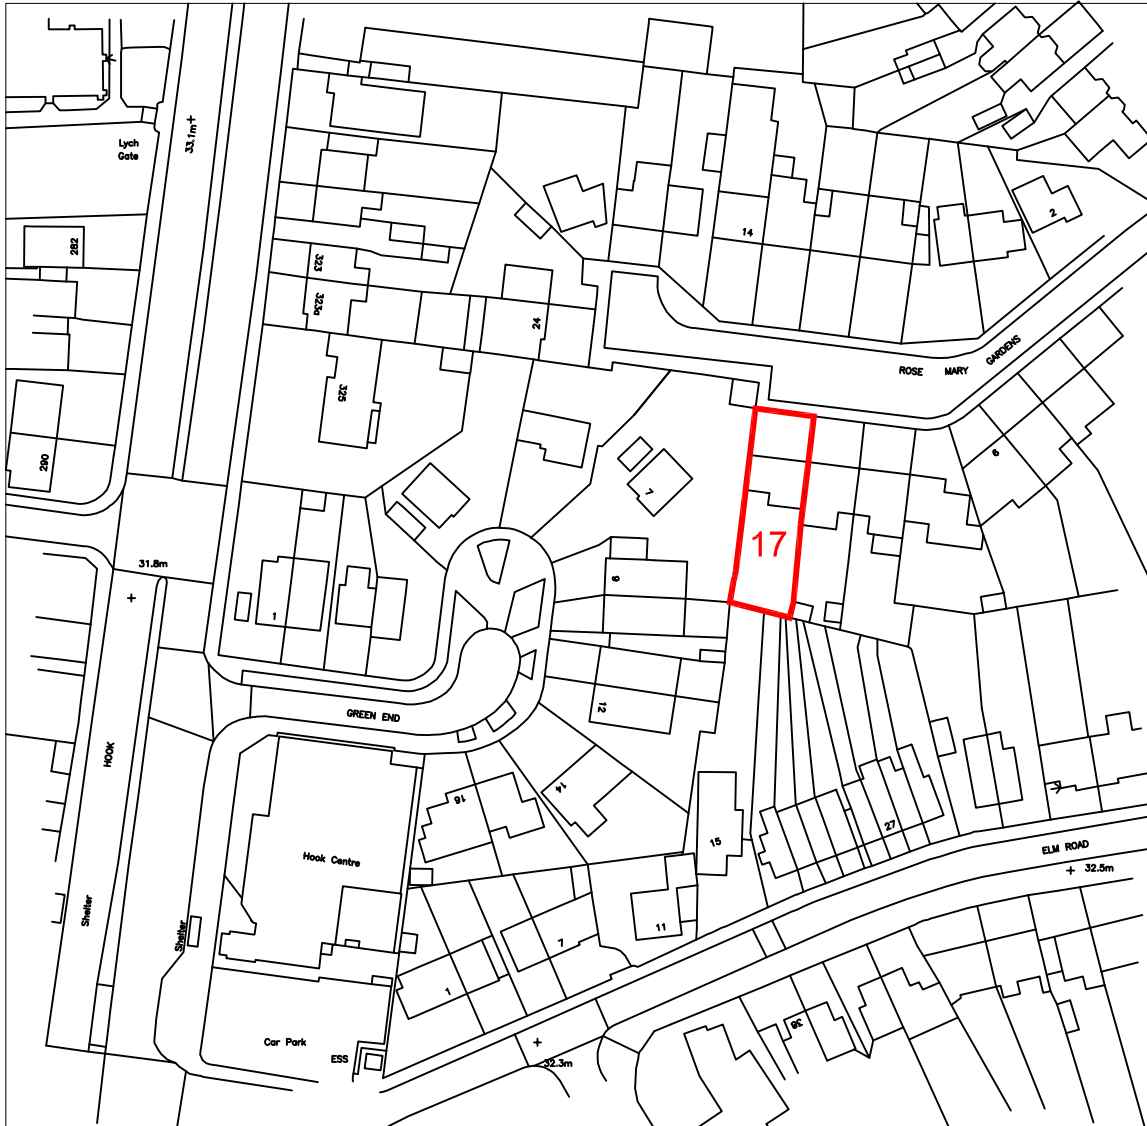

DVM Architects Ltd

4A Murray Street London NW1 9RE
Telephone 020 7485 2121
email studio@dvmarch.com

Ordnance Survey (c) Crown Copyright 2020. All rights reserved. Licence number 100022432

17 Rosemary Gardens
Chessington KT9 1AQ
site location plan
Drg no 1179-01

0 5 10 15 20 30 40 50

scale 1:1250 @ A4