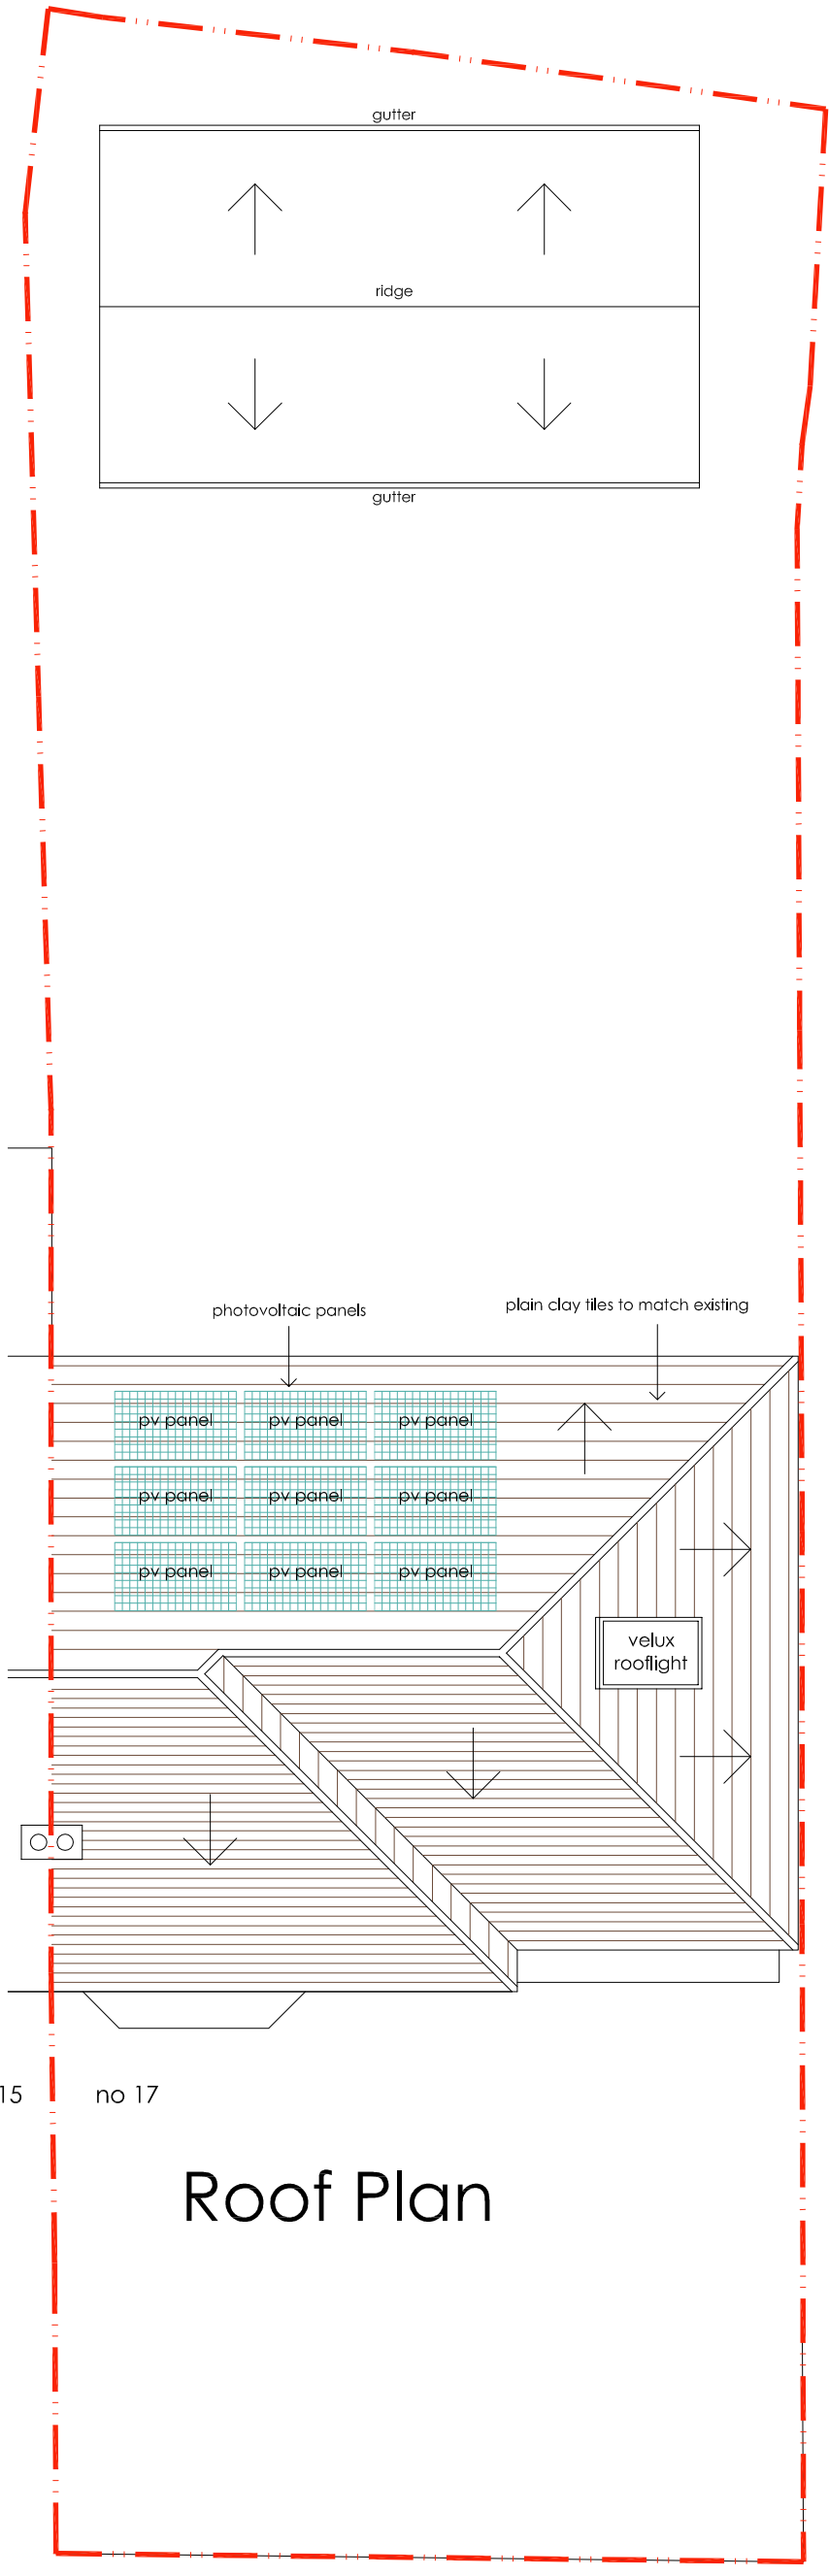

0 1 2 3 4 5 6metres

scales 1:50 @ A1  
1:100 @ A3

# roof plan as proposed

## Roof Plan

**DVM**  
ARCHITECTS

4a Murray Street . London . NW1 9RE  
Telephone 0207 485 2121 . Facsimile 0207 267 2527  
e-mail: studio@dvmarch.com

---

**Client**  
Ian Weatherhead

---

**Project**  
17 Rosemary Gardens  
Chessington KT9 1AQ

---

**Title**  
Roof Plan  
as Proposed

<b>Scale</b> 1:50	<b>Date</b> 17.10.23	<b>Job No.</b> 1179
<b>Drawing No.</b> 1179-P15		<b>Rev.</b> A

All dimensions are to be checked on site.  
© This drawing is copyright and remains the property of David & Victoria Mercer at all times and may not be reproduced in part or whole without written consent.