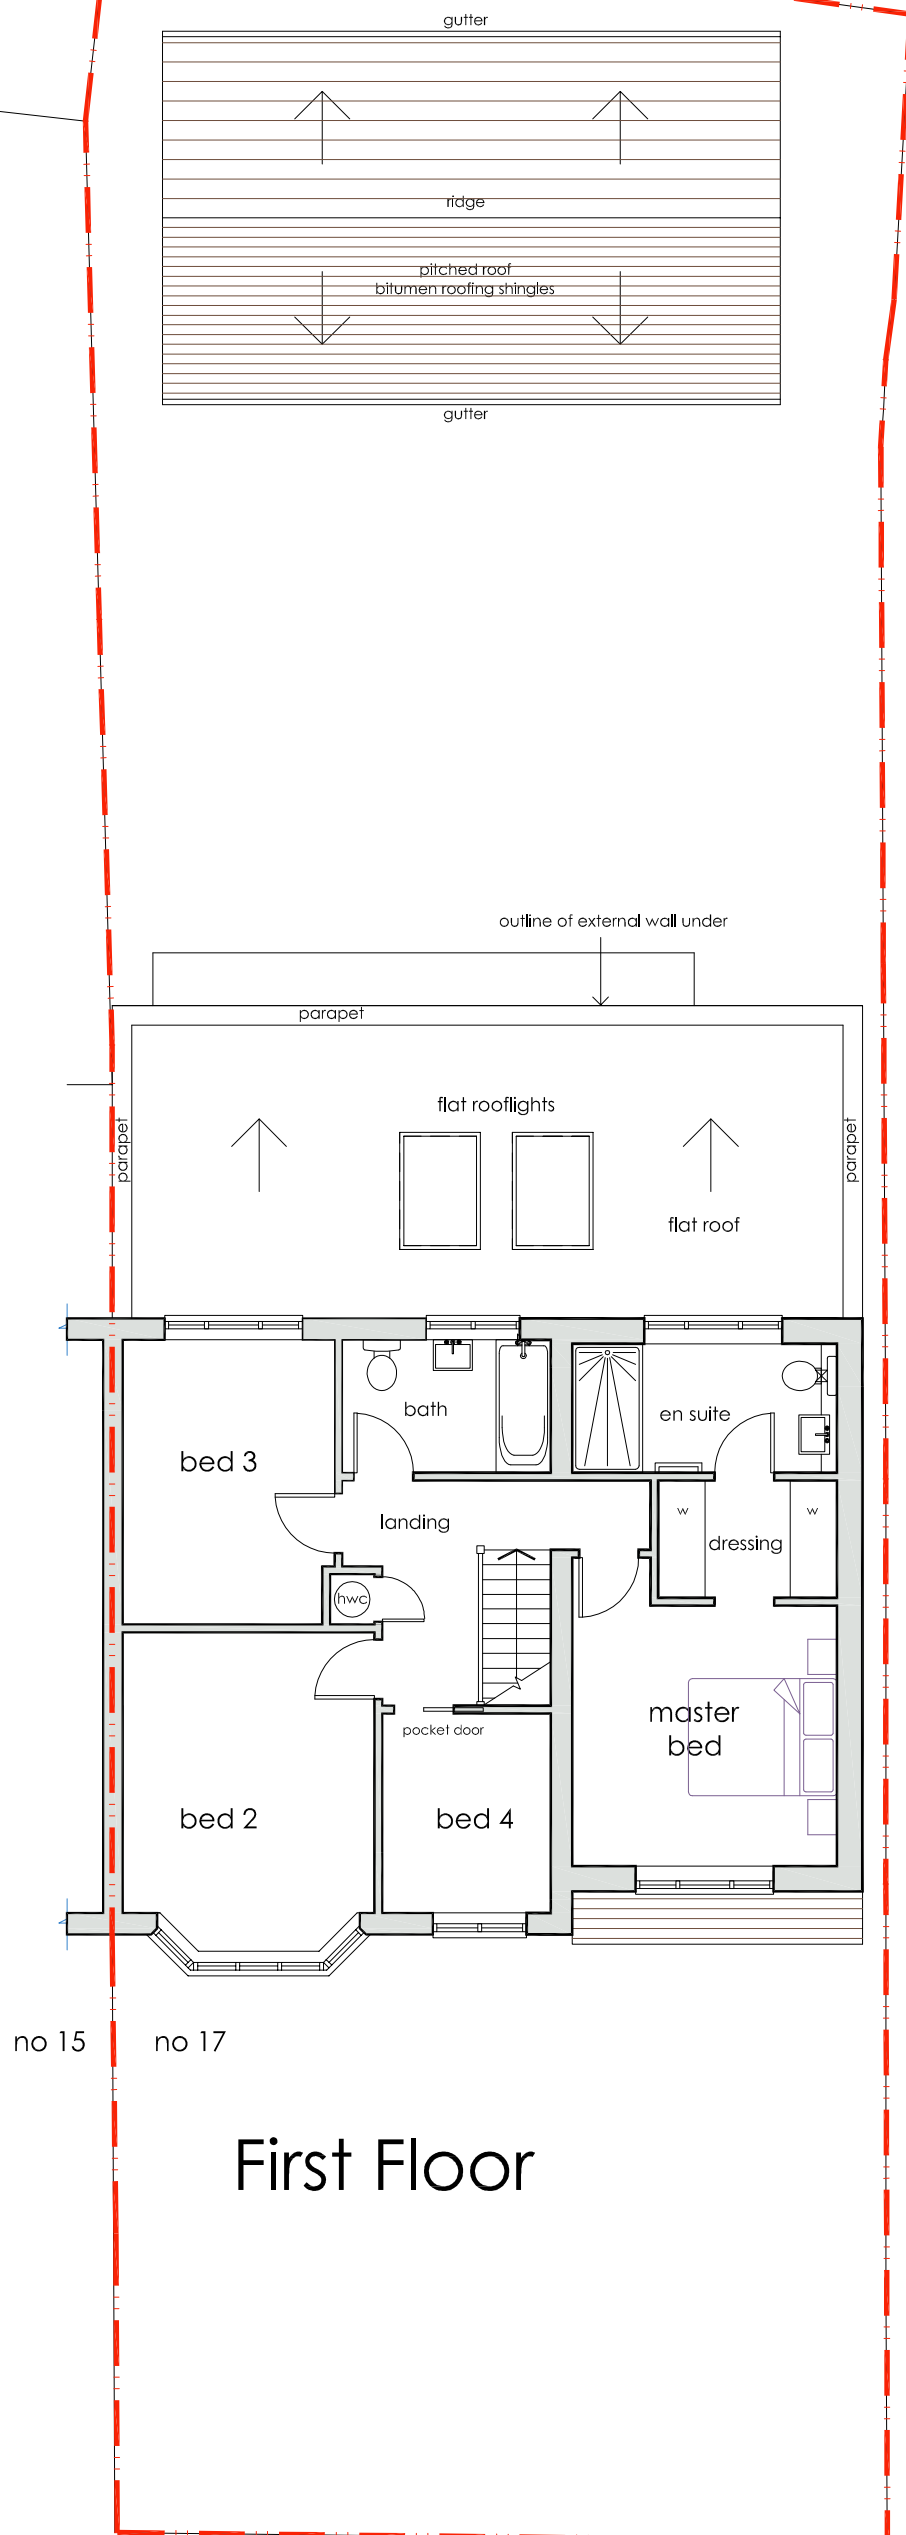

0 1 2 3 4 5 6metres

scales 1:50 @ A1
1:100 @ A3

first floor as proposed

First Floor

DVM
ARCHITECTS

4a Murray Street . London . NW1 9RE
Telephone 0207 485 2121 . Facsimile 0207 267 2527
e-mail: studio@dvmarch.com

Client
Ian Weatherhead

Project
17 Rosemary Gardens
Chessington KT9 1AQ

Title
First Floor
as Proposed

Scale	Date	Job No.
1:50	18.10.23	1179
Drawing No. 1179-P14		Rev. A