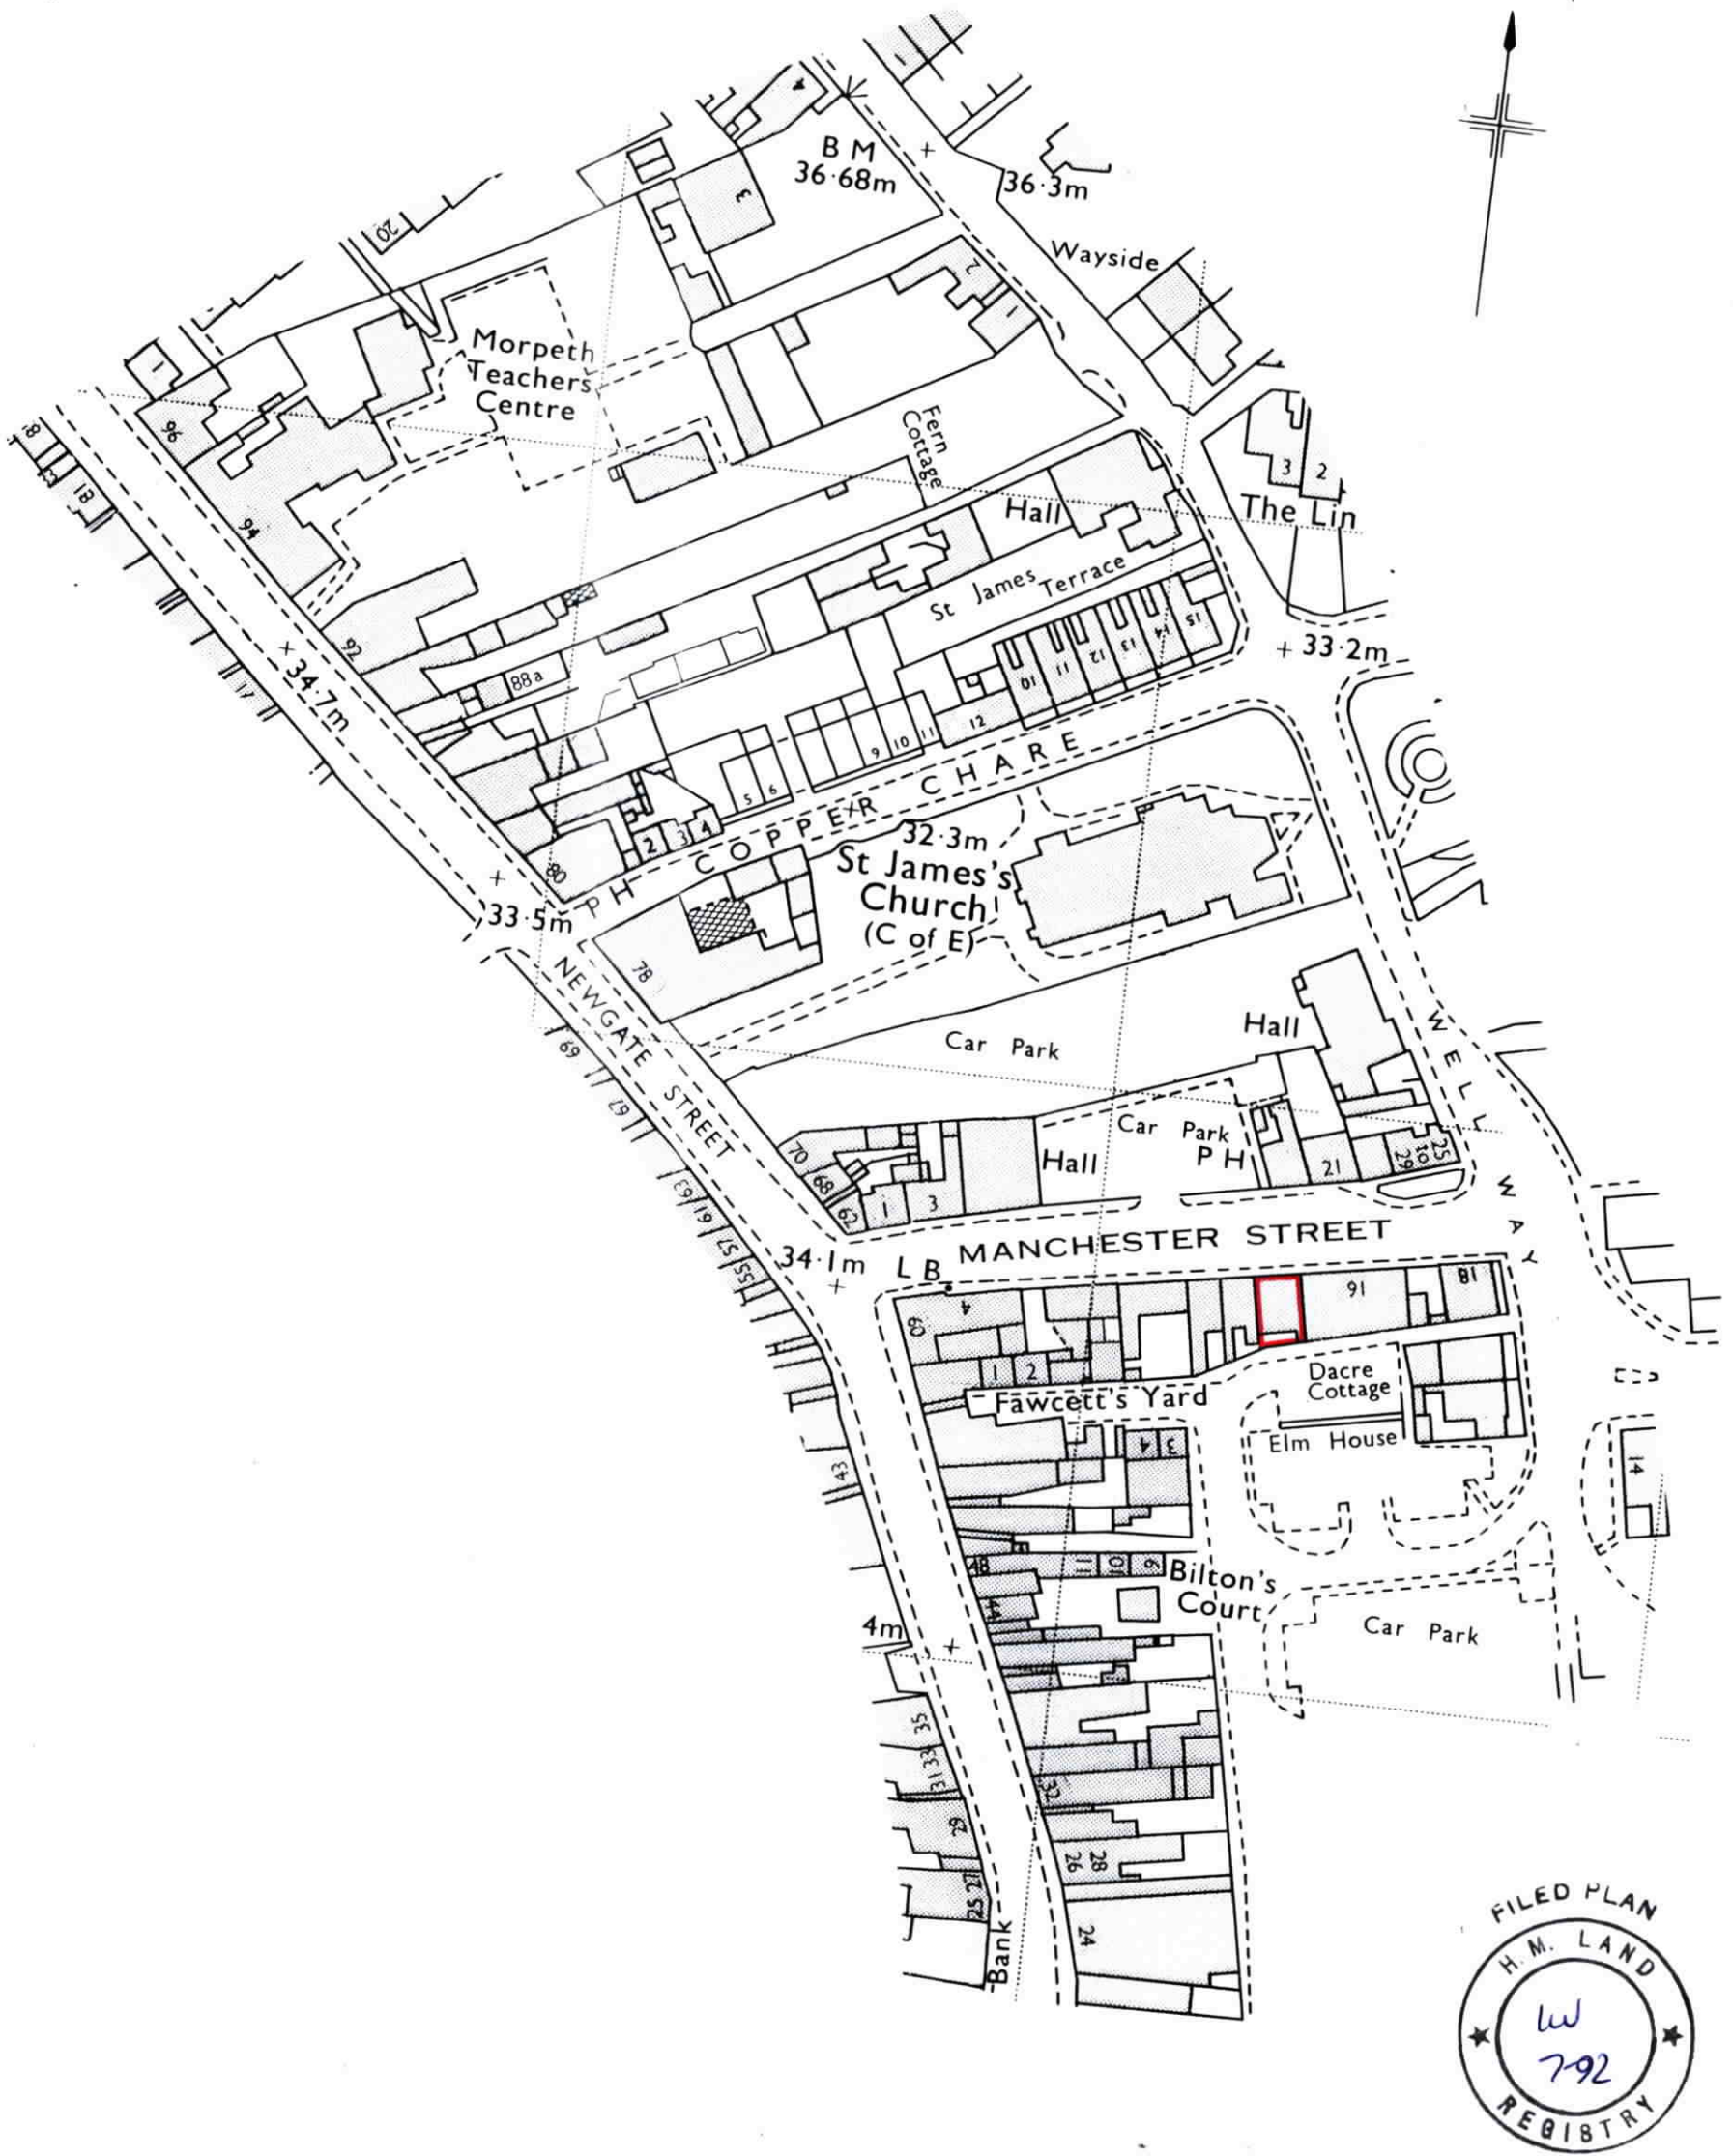

H.M. LAND REGISTRY		TITLE NUMBER	
		ND76882	
ORDNANCE SURVEY PLAN REFERENCE	NZ 1986	SECTION J	Scale 1/1250 Enlarged from 1/2500
COUNTY NORTHUMBERLAND	DISTRICT CASTLE MORPETH	© Crown copyright 1988	

This is a copy of the title plan on 2 NOV 2023 at 12:52:34. This copy does not take account of any application made after that time even if still pending in HM Land Registry when this copy was issued.

This copy is not an 'Official Copy' of the title plan. An official copy of the title plan is admissible in evidence in a court to the same extent as the original. A person is entitled to be indemnified by the registrar if he or she suffers loss by reason of a mistake in an official copy. If you want to obtain an official copy, the HM Land Registry web site explains how to do this.

HM Land Registry endeavours to maintain high quality and scale accuracy of title plan images. The quality and accuracy of any print will depend on your printer, your computer and its print settings. This title plan shows the general position, not the exact line, of the boundaries. It may be subject to distortions in scale. Measurements scaled from this plan may not match measurements between the same points on the ground.