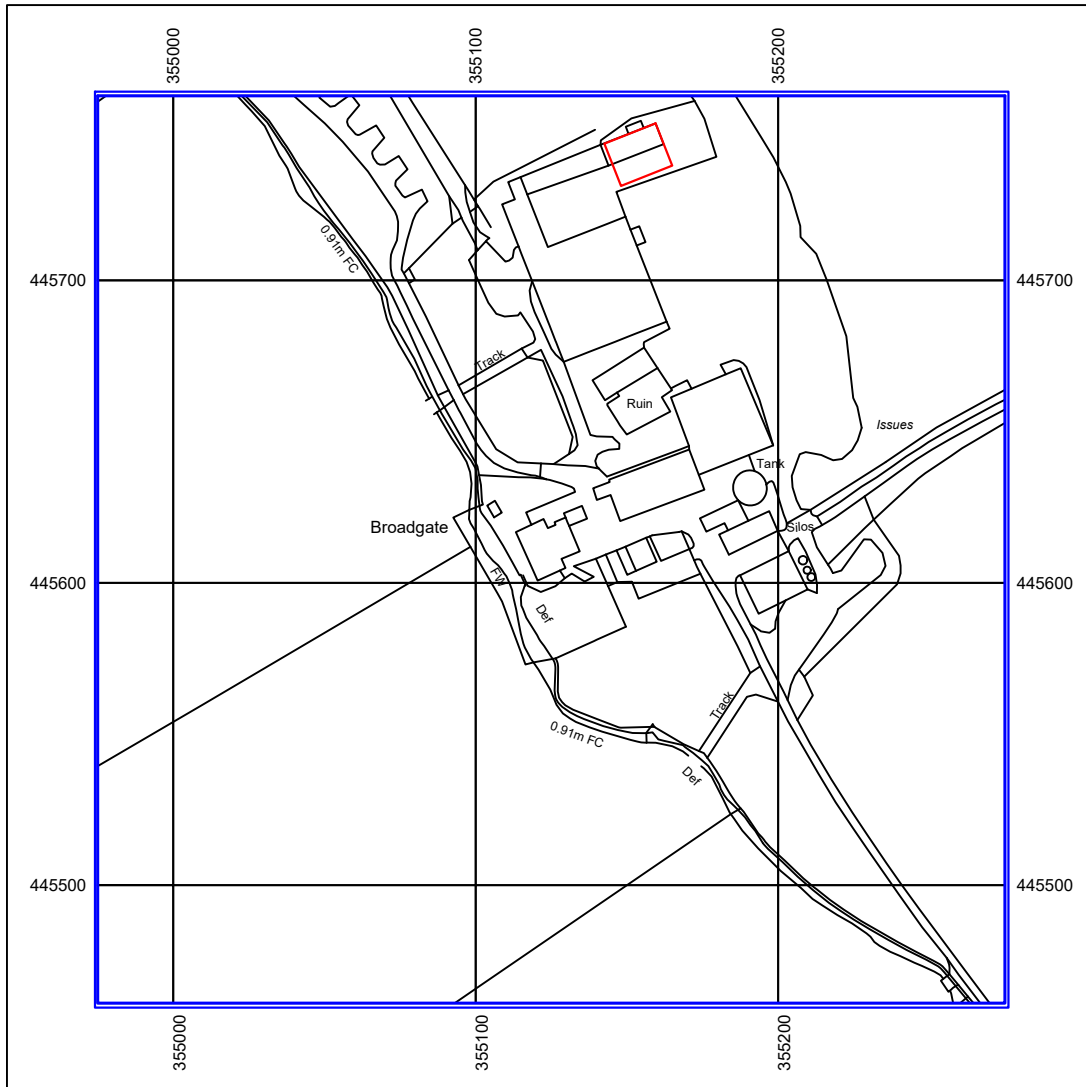

Stanfords Planning Map Data

Production Date: 11 July 2023

Top Left: 354975 445761 Bottom Right: 355275 445461

© Crown copyright and database rights 2023 Ordnance Survey OS100035409.

Reproduction in whole or in part is prohibited without the permission of Ordnance Survey

PROJECT ; STORAGE BUILDING
(TIMBER FOR BIOMASS BURNER)
LOCATION: BROADGATE FARM, BLEASDALE
LANE, BLEASDALE, PRESTON PR3 1UR