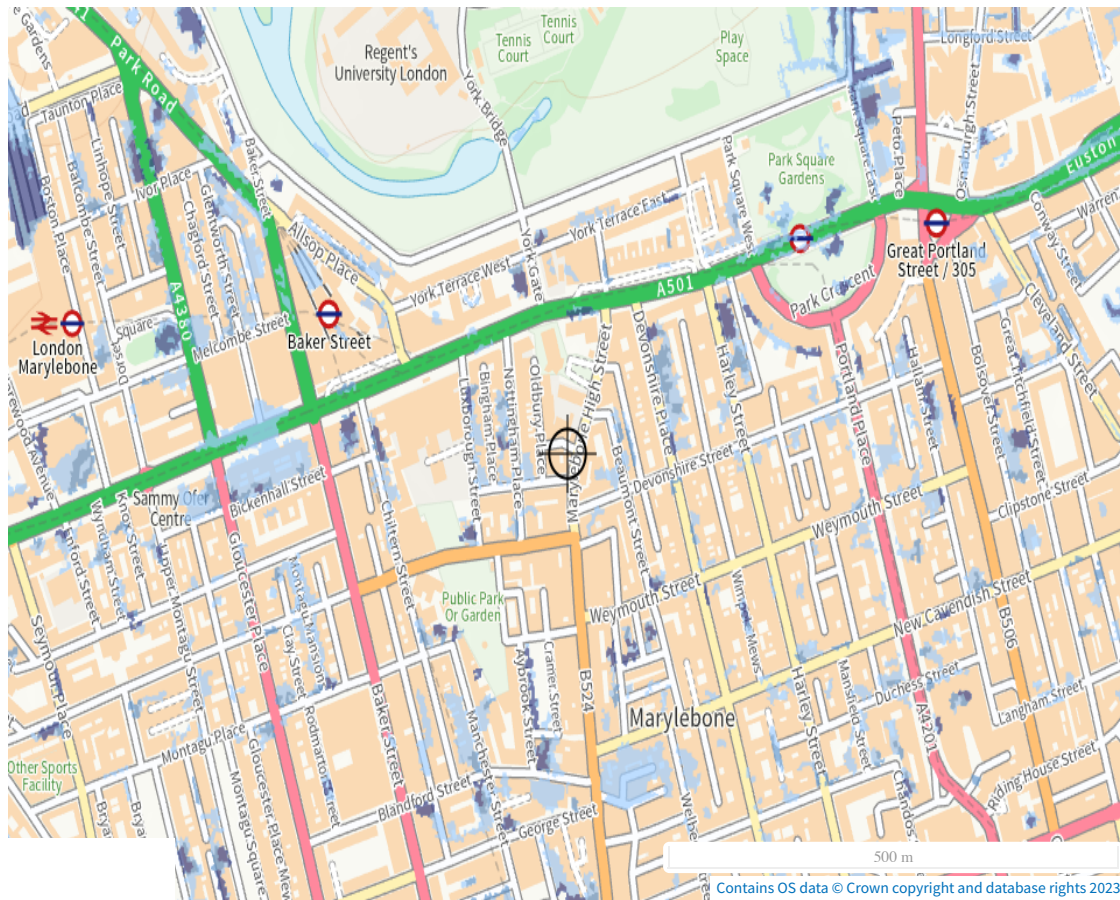

< [Back](#)

Learn more about this area's flood risk

Select the type of flood risk information you're interested in. The map will then update.

Flood risk

Location

Extent of flooding

W1U 5JJ

Extent of flooding from surface water

High Medium Low Very low Location you selected

[View the flood risk information for the location you originally searched for \(/risk\)](#)

[View the flood risk information for another location \(/postcode\)](#)